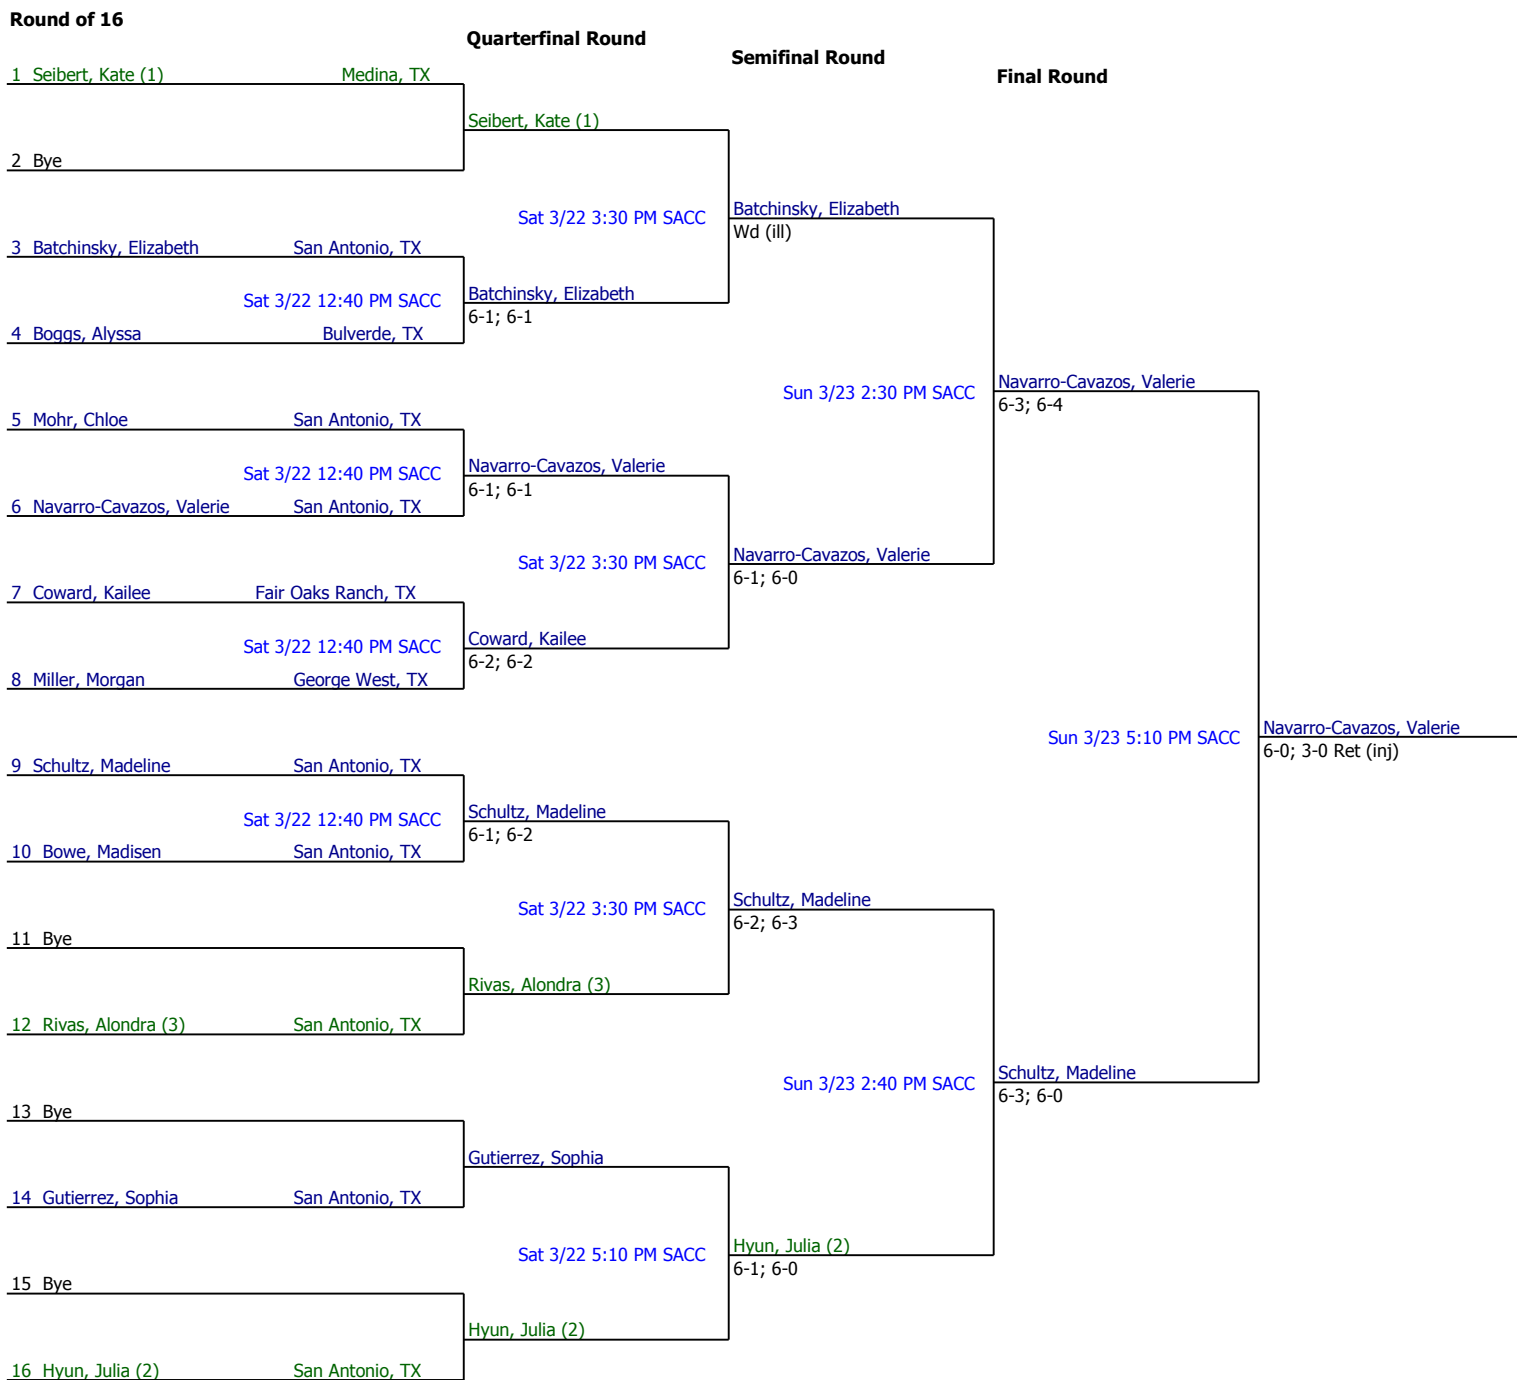

2014 #12 March Gran Prix

Girls 16 Singles

Referee's Signature

2014 #12 March Gran Prix Girls 16 Singles Consolation

First Round

Quarterfinal Round

Semifinal Round

Final Round