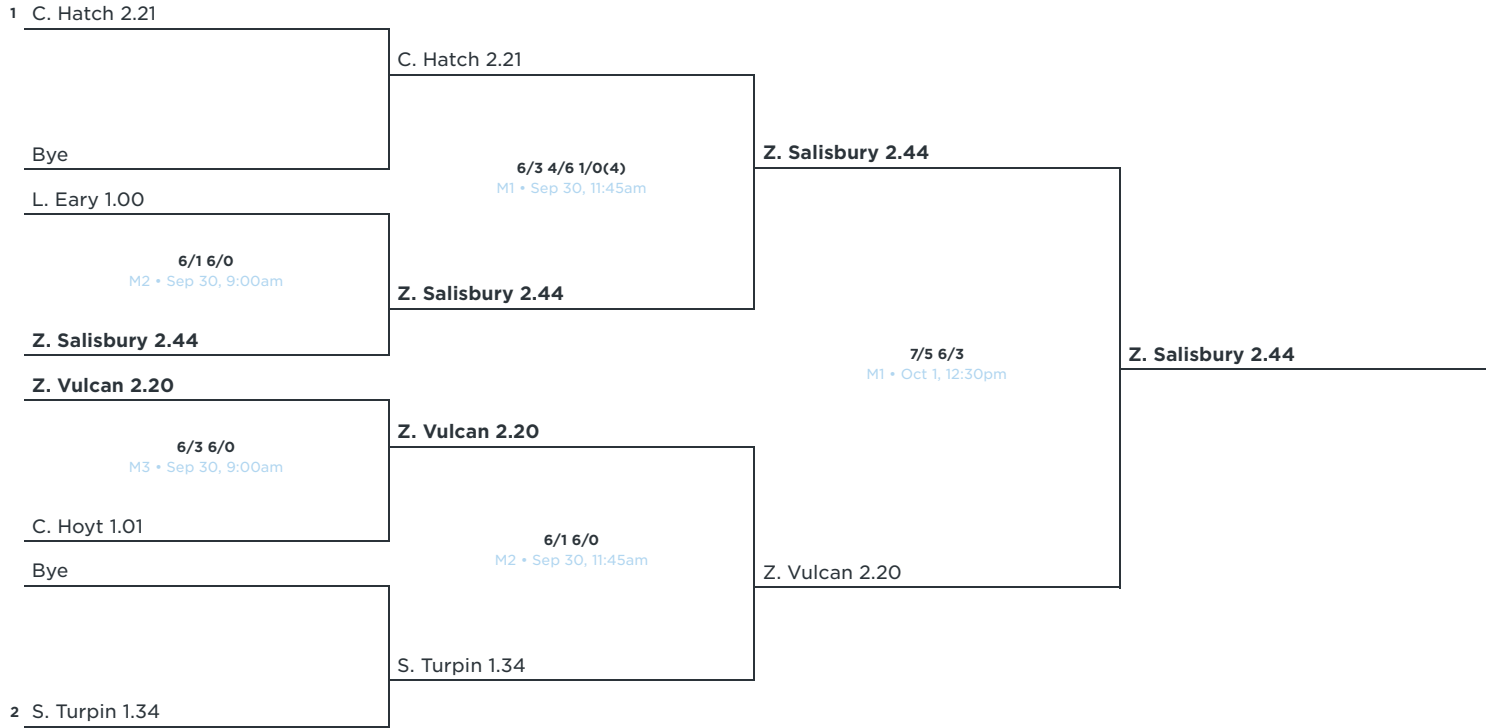

Quarterfinals

Semifinals

Finals

Winner