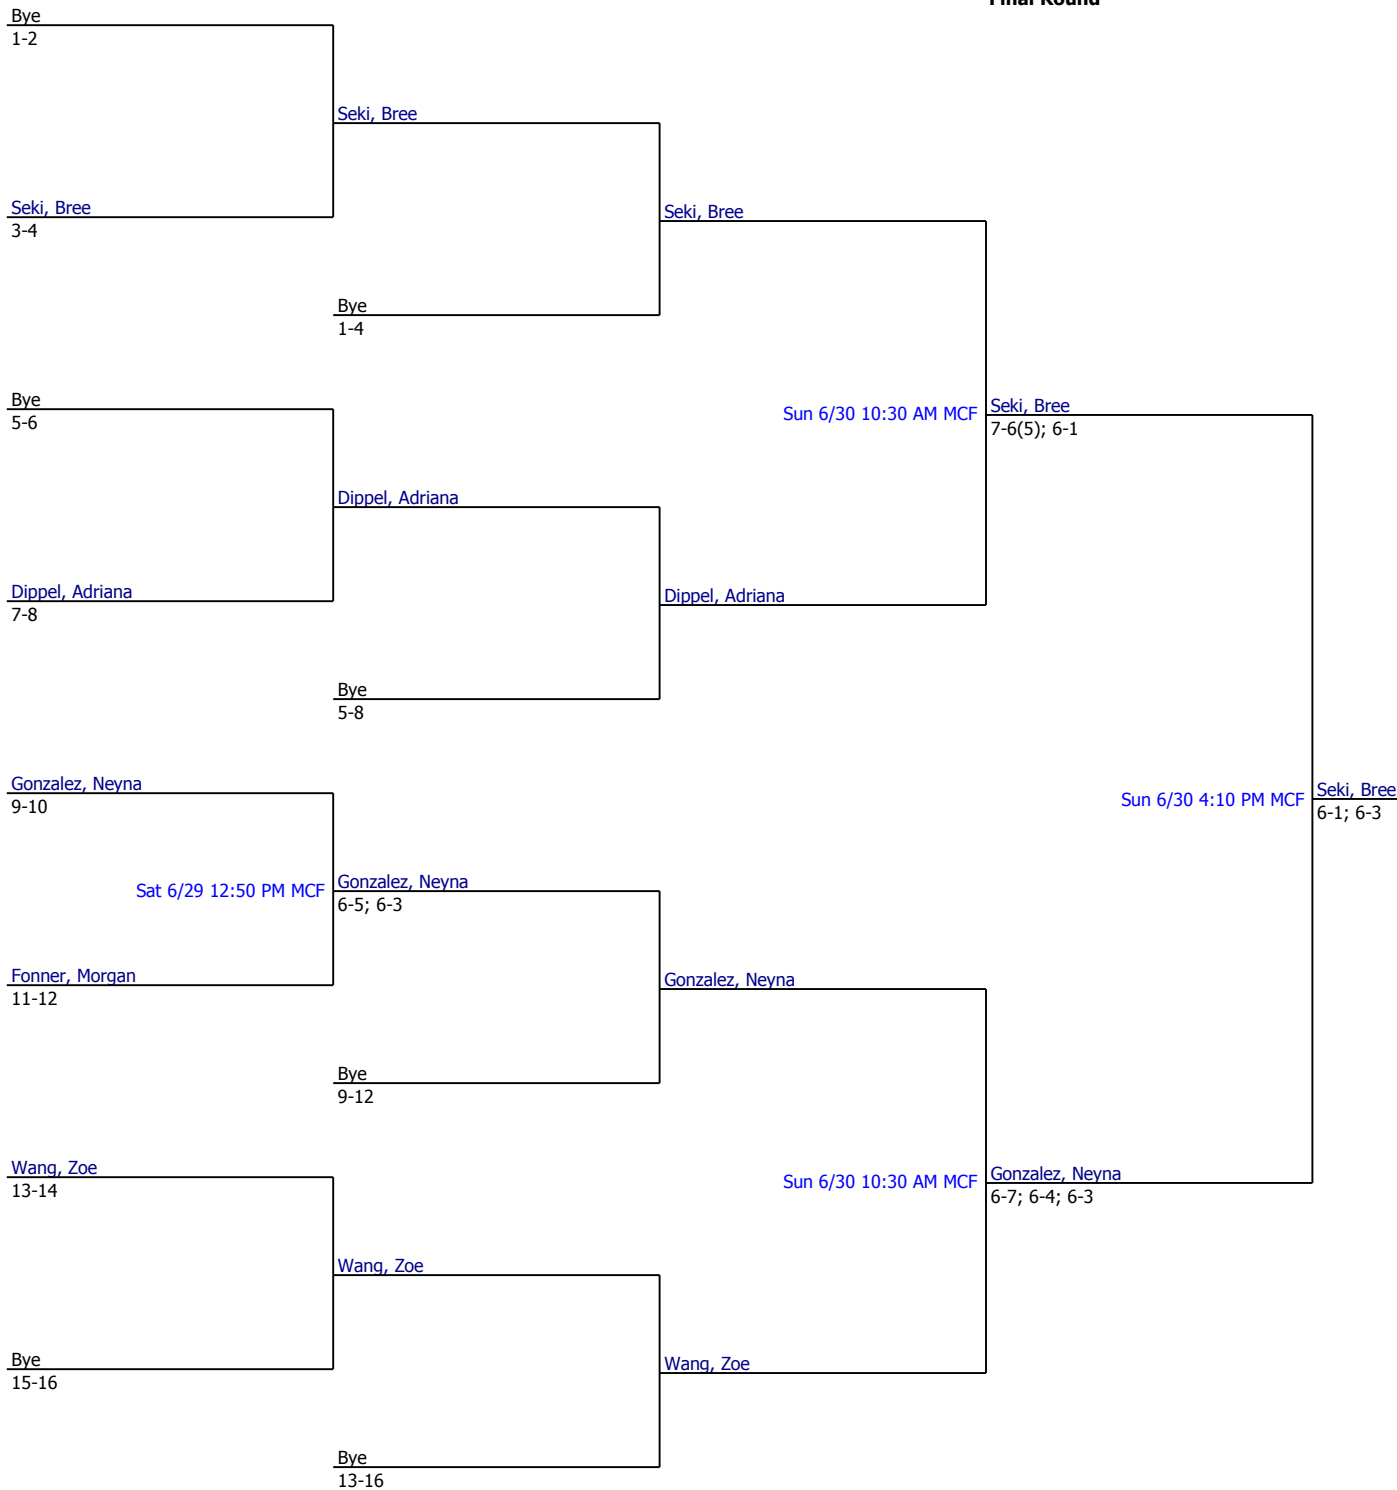

2019 #20 June Gran Prix

Girls 10/12 Singles

Referee's Signature

2019 #20 June Gran Prix Girls 10/12 Singles Consolation

First Round

Quarterfinal Round

Semifinal Round

Final Round