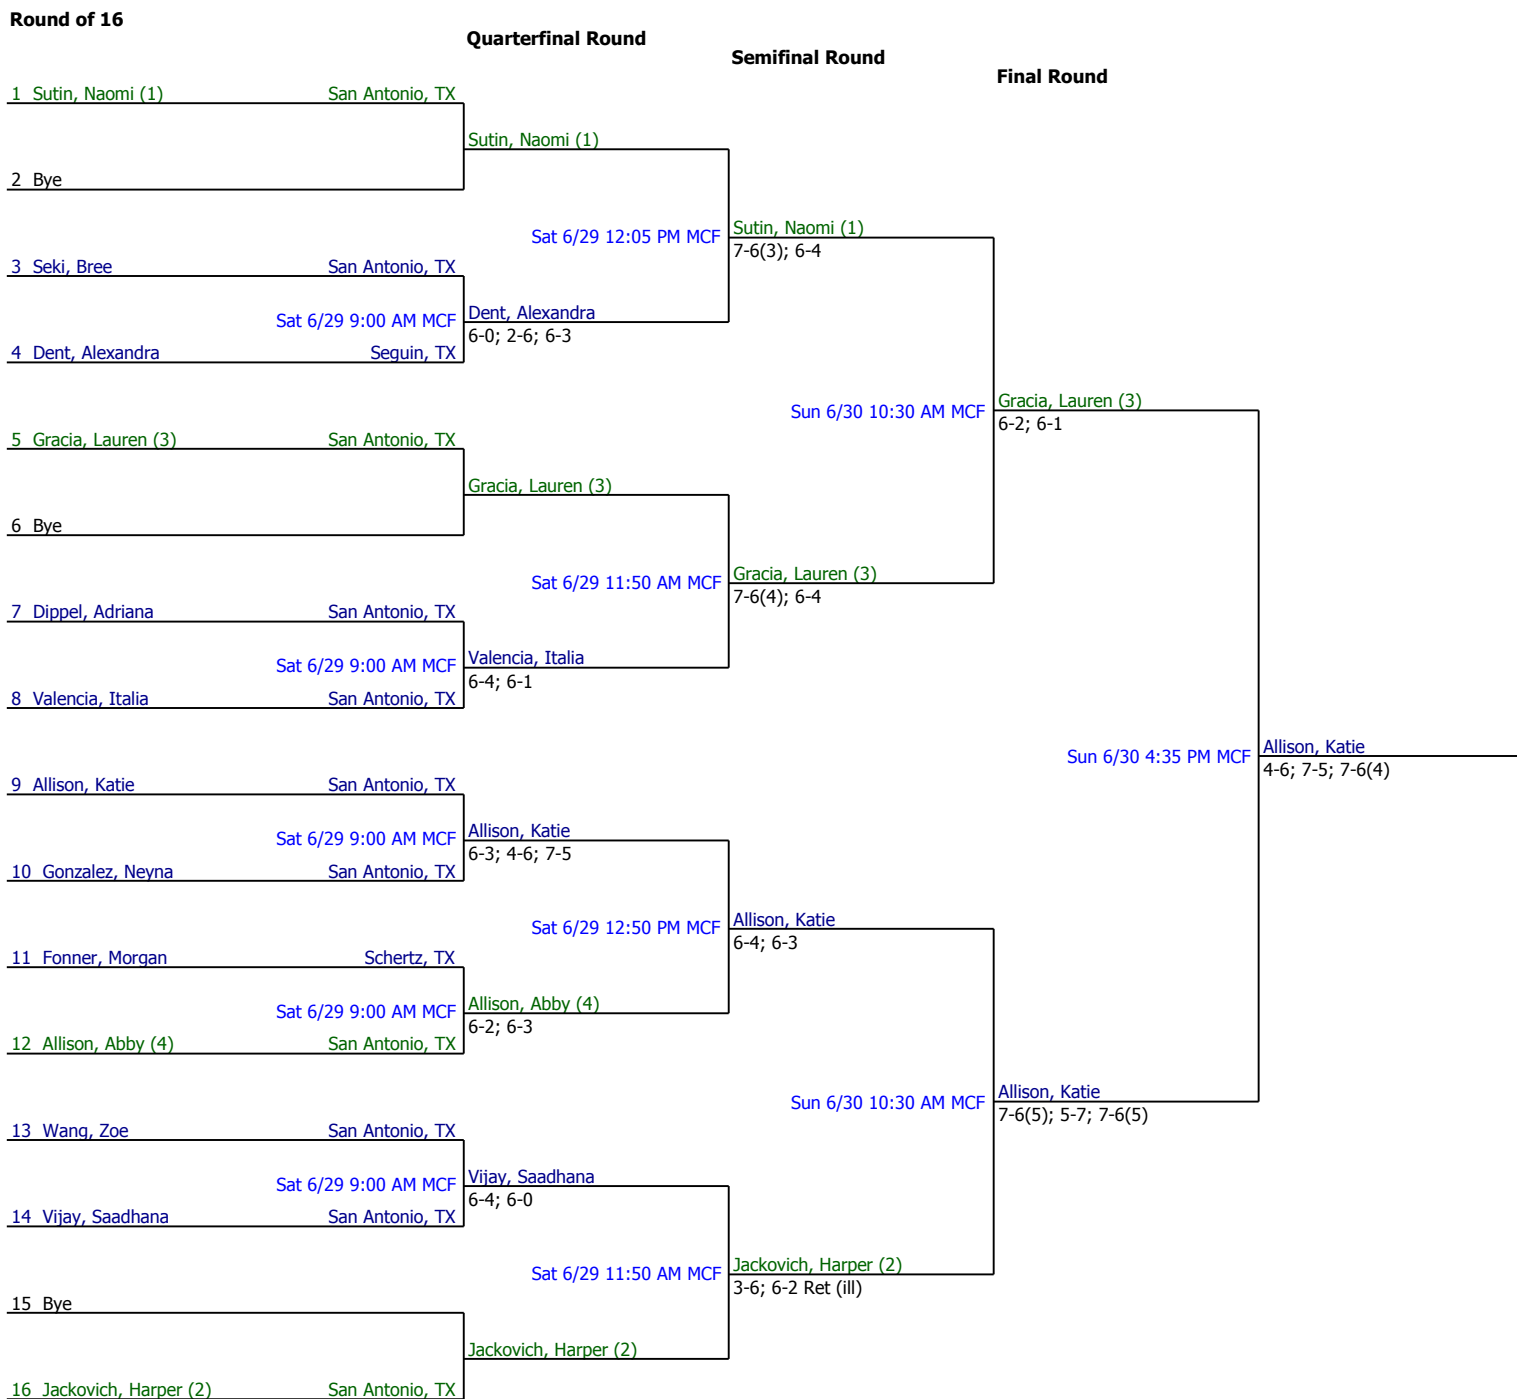

2019 #20 June Gran Prix

Girls 10/12 Singles

Referee's Signature

2019 #20 June Gran Prix Girls 10/12 Singles Consolation

First Round

Quarterfinal Round

Semifinal Round

Final Round