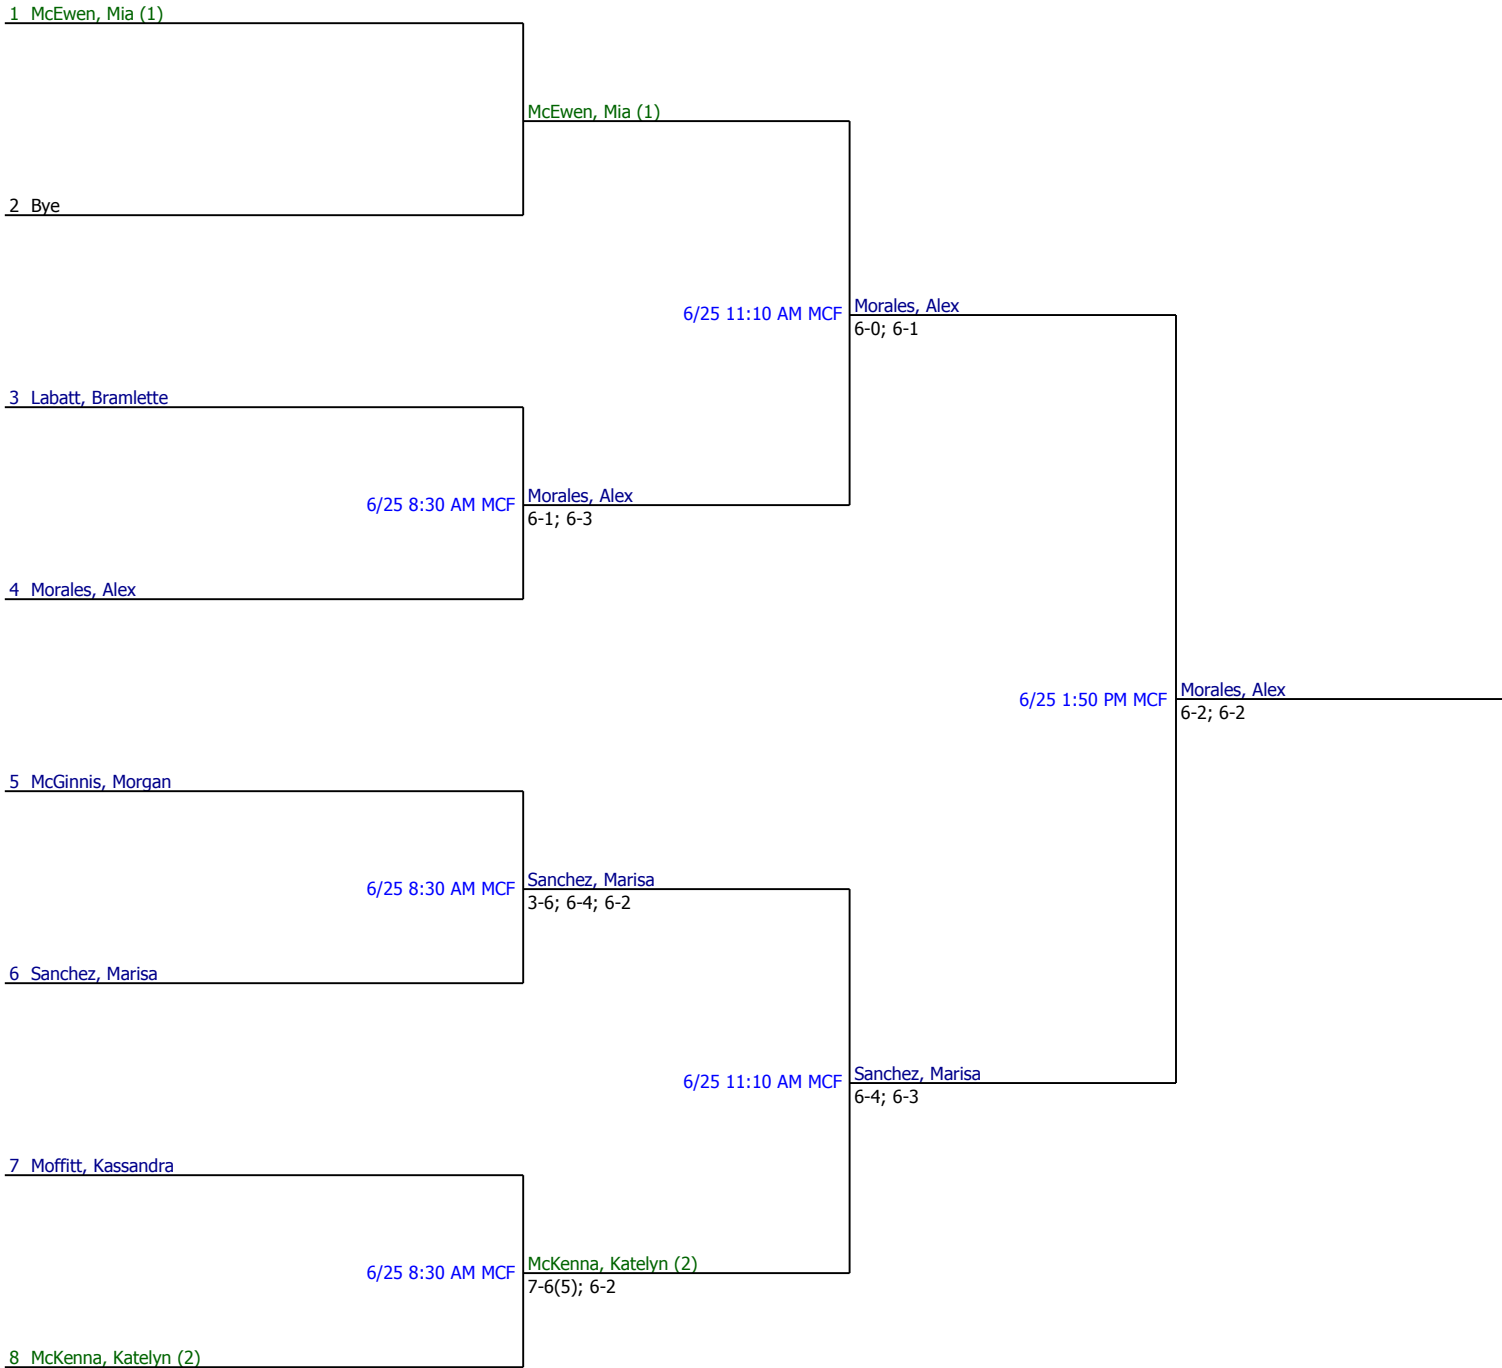

2016 #20 June Gran Prix		Seeded Players			
	Girls 16/18 Singles	1. McEwen, Mia			
City/State: ,	Section:	2. McKenna, K.			
Director:	Referee:				
Phone:	Date: 06/25/2016 - 06/26/2016				

Winner: Morales, Alex

Quarterfinal Round

Semifinal Round

Final Round

_____
Referee's Signature