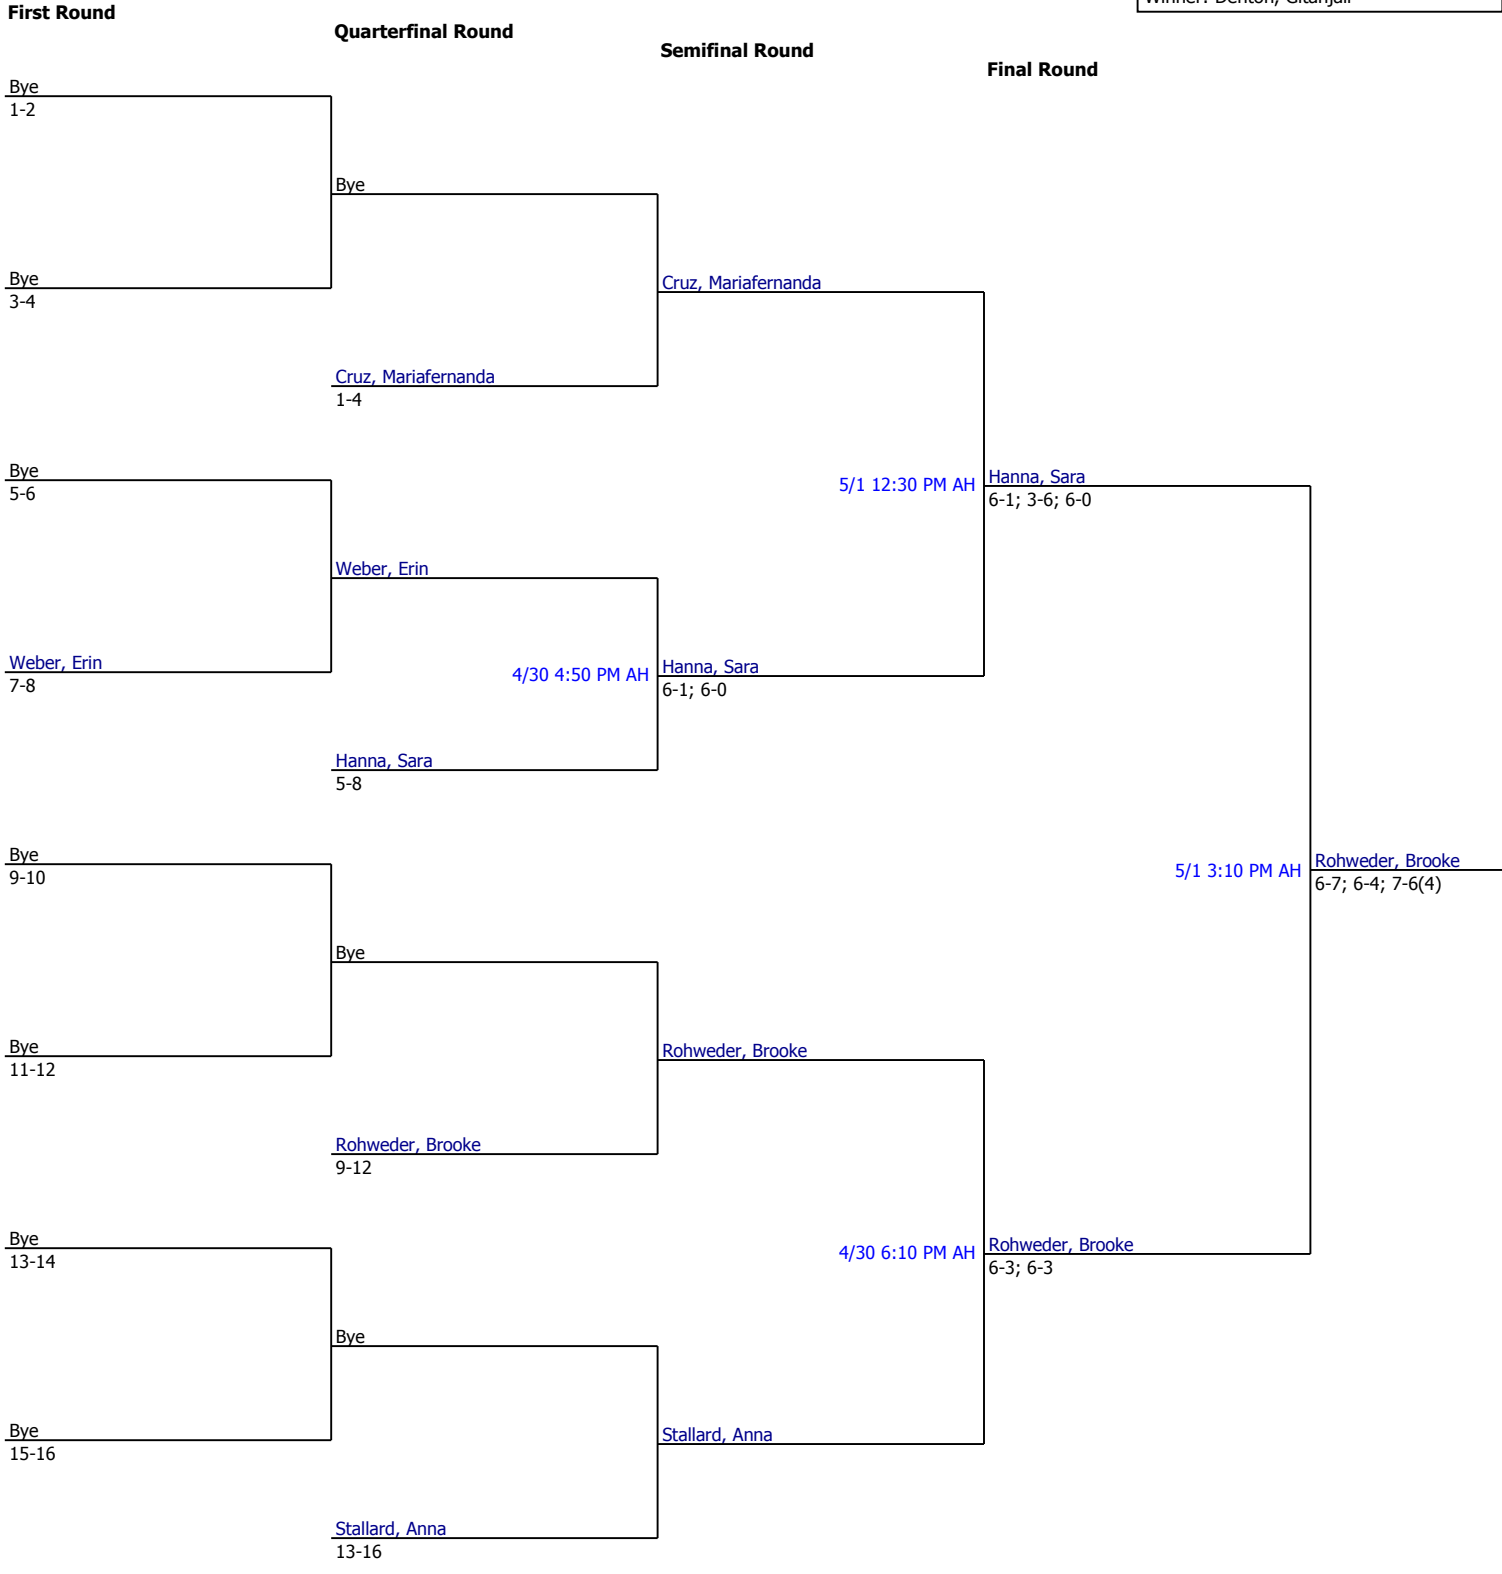

2016 #16 May Gran Prix Plus		Seeded Players			
	Girls 14 Singles Consolation	1. Davilus, S.			
City/State: ,	Section:	2. Bardy, Mathilde			
Director:	Referee:	3. Harmon, C.			
Phone:	Date: 04/30/2016 - 05/01/2016				

Winner: Denton, Gitanjali

Referee's Signature