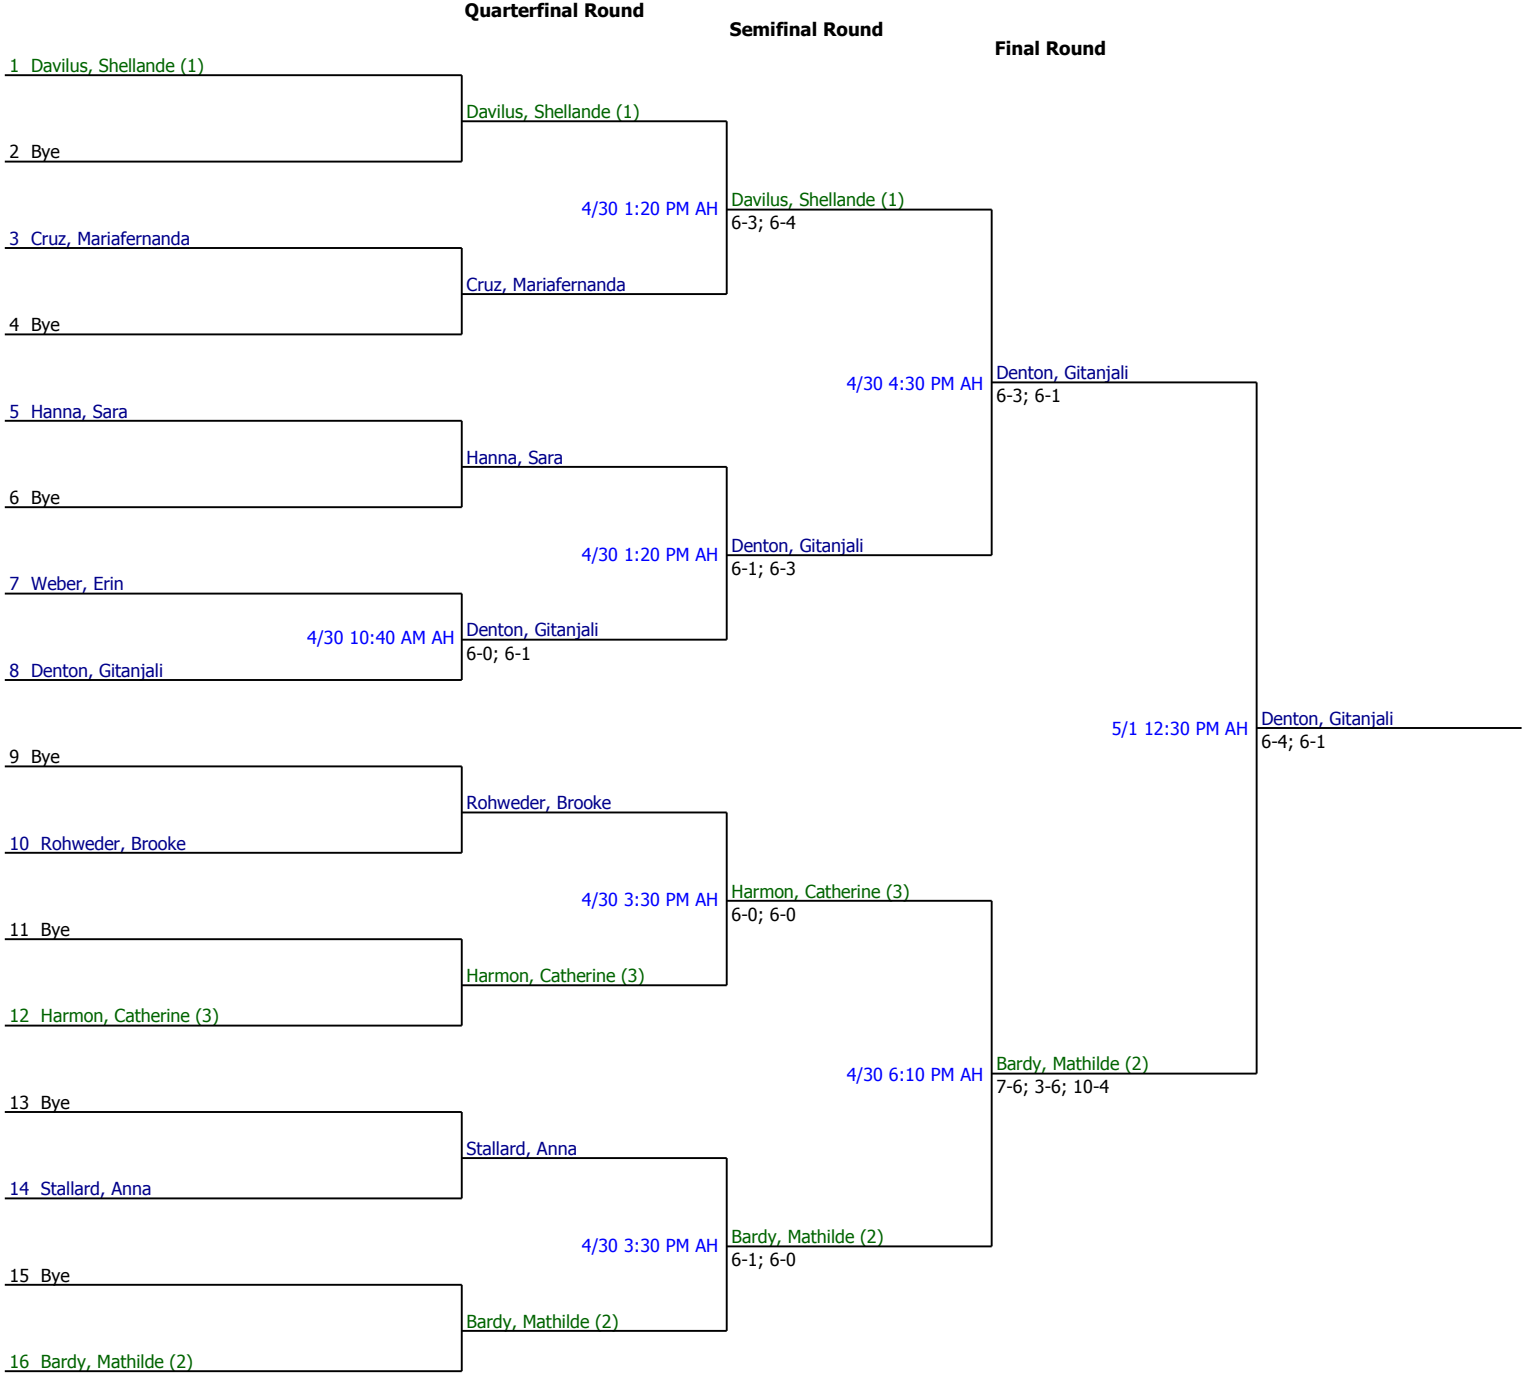

2016 #16 May Gran Prix Plus		Seeded Players			
	Girls 14 Singles	1. Davilus, S.			
City/State: ,	Section:	2. Bardy, Mathilde			
Director:	Referee:	3. Harmon, C.			
Phone:	Date: 04/30/2016 - 05/01/2016				
					Winner: Denton, Gitanjali

Round of 16

Referee's Signature