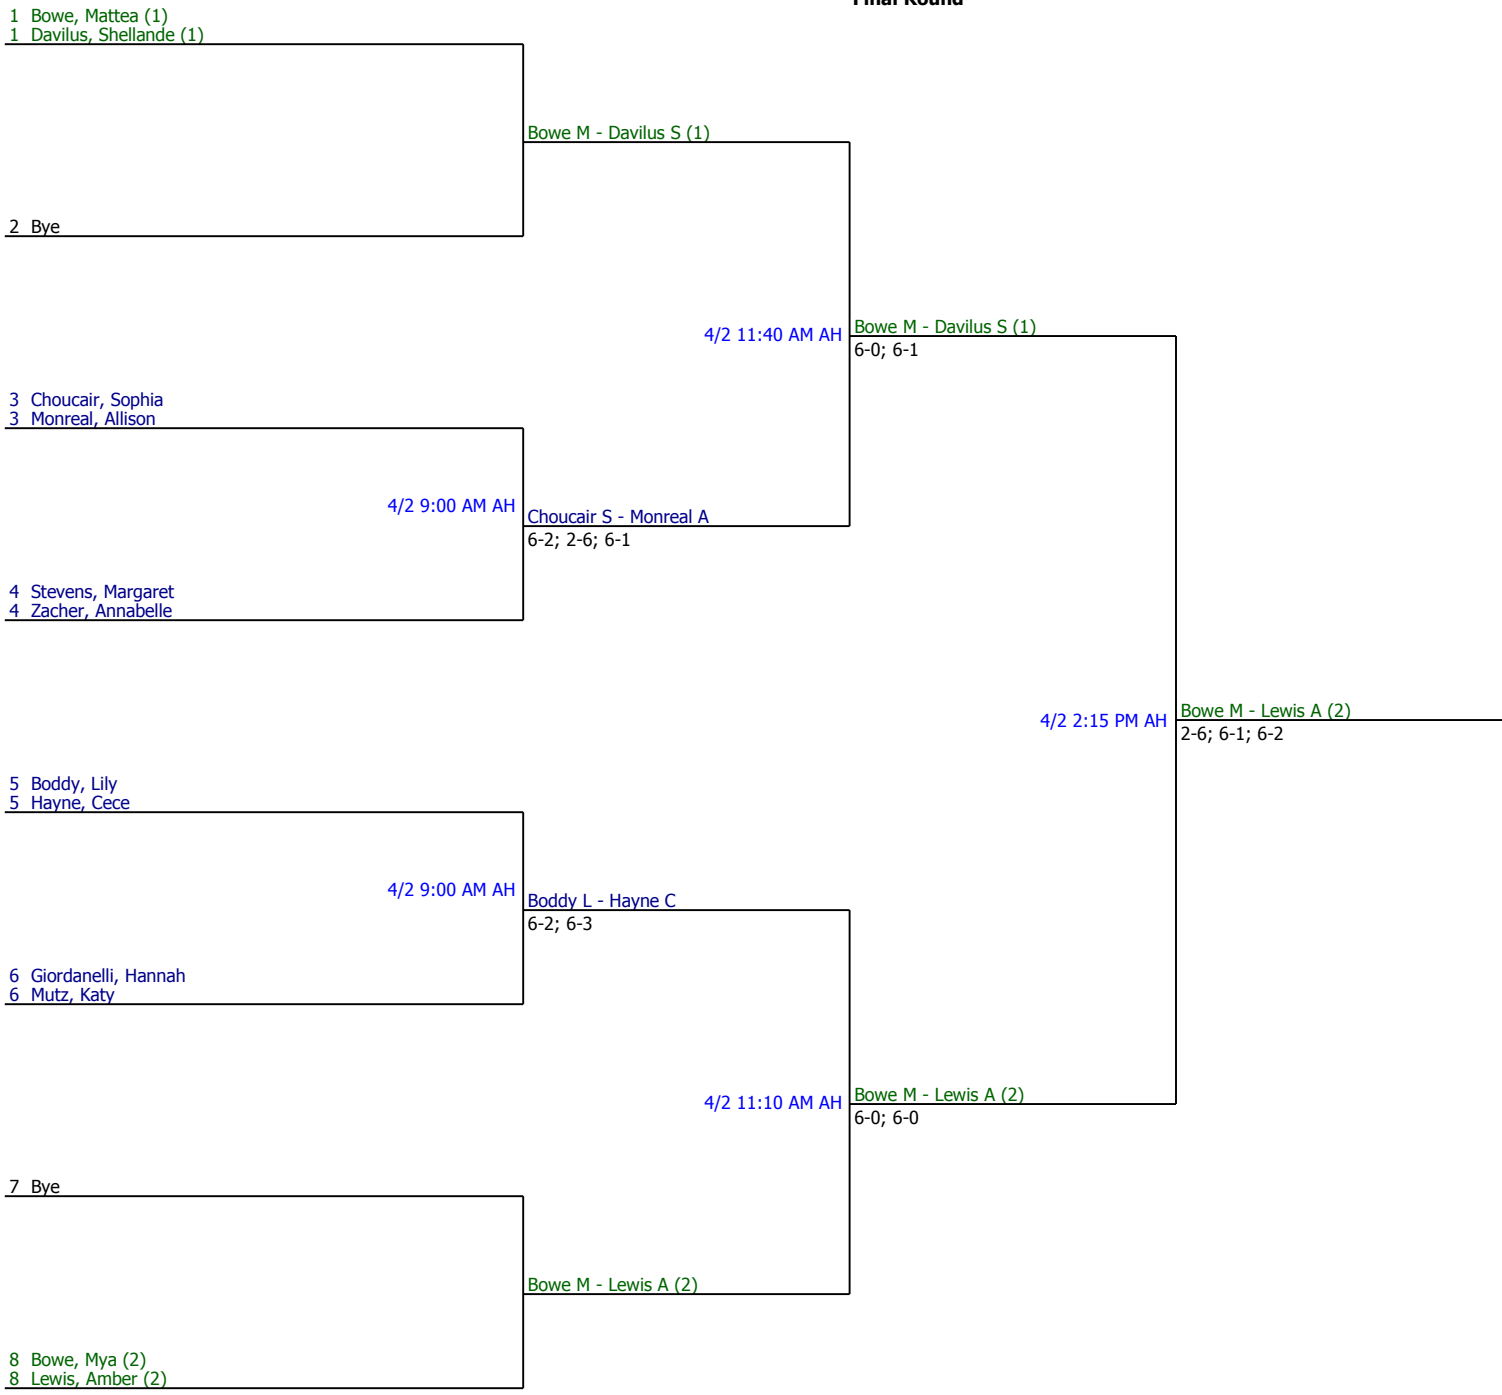

2016 #14 April Doubles		Seeded Players			
	Girls 12/14 Doubles	1. Bowe - Davilus			
City/State: ,	Section:	2. Bowe - Lewis			
Director:	Referee:				
Phone:	Date: 04/02/2016 - 04/03/2016				
					Winner: Bowe - Lewis

Quarterfinal Round

Semifinal Round

Final Round

_____
Referee's Signature