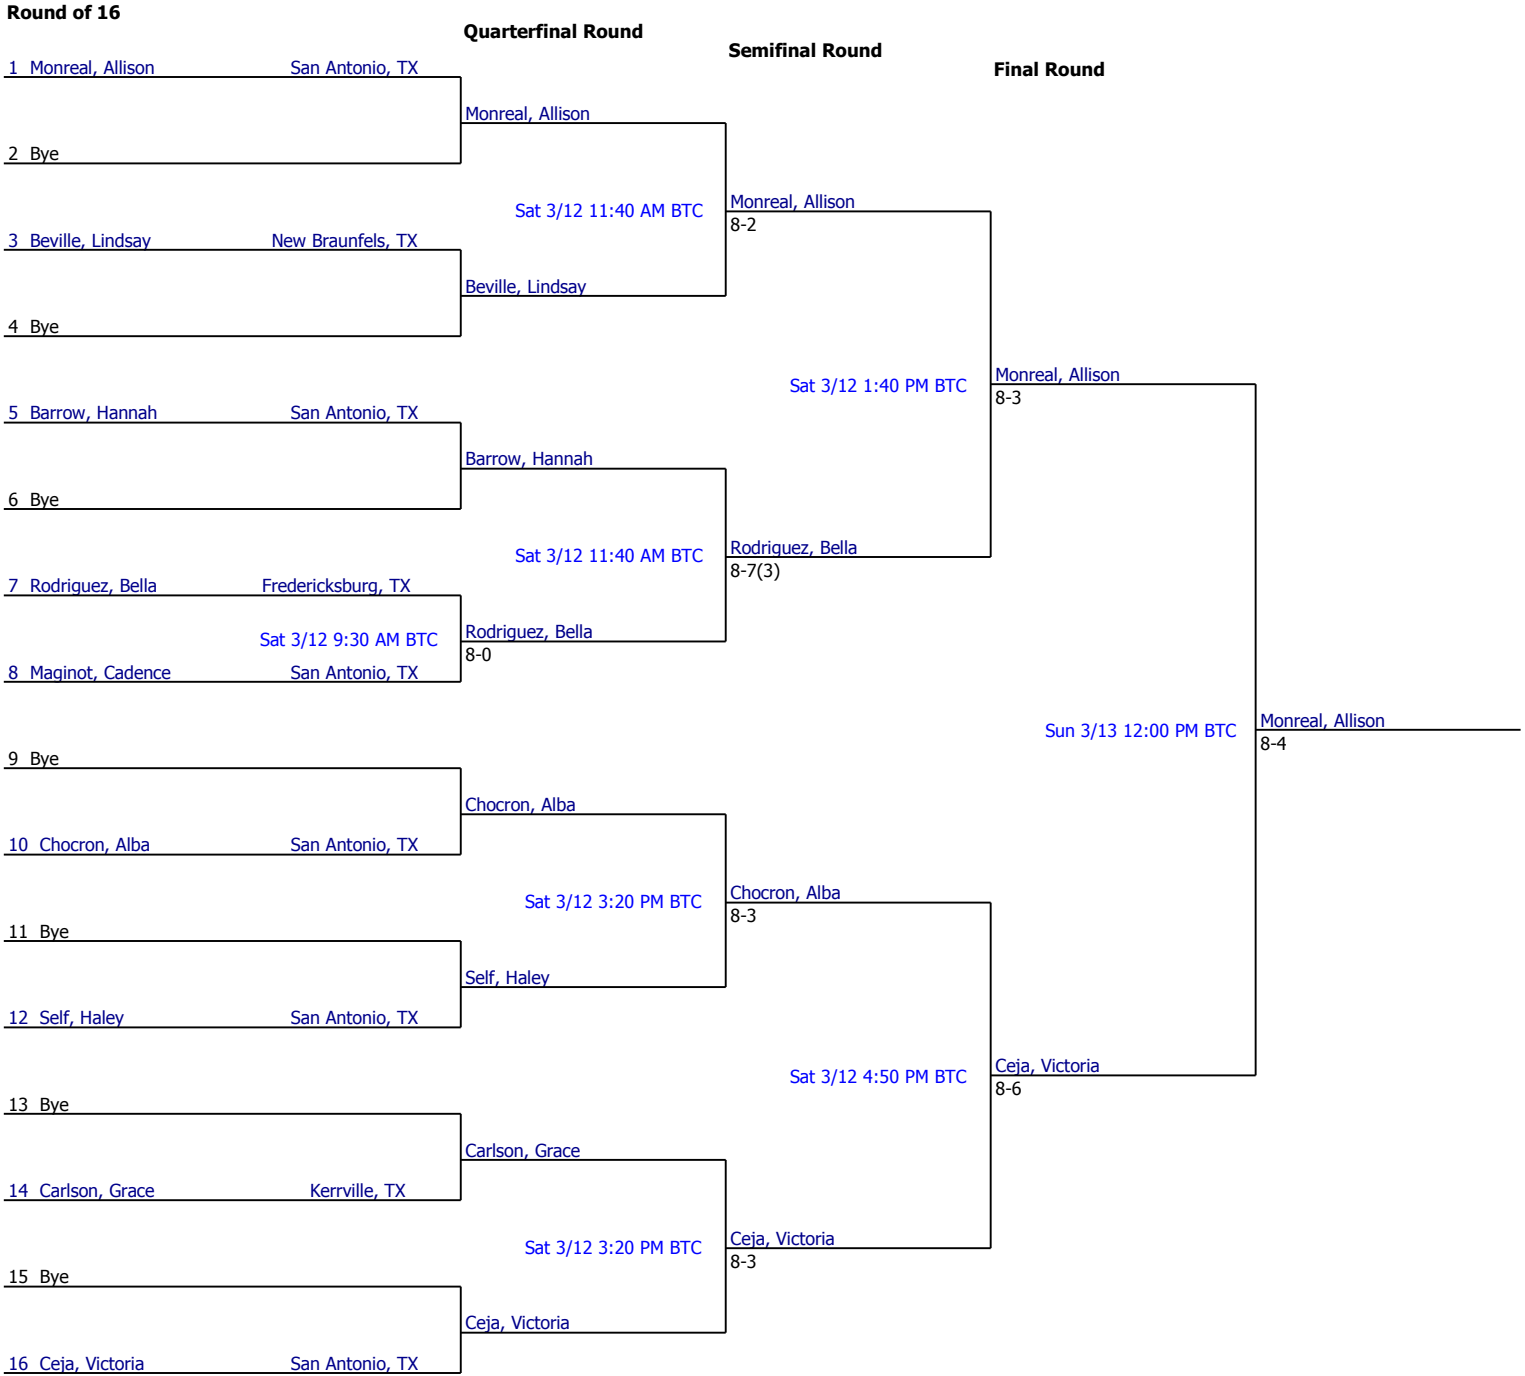

2016 #12 March INTRO-EXP

INTRO Girls 10/12 Singles

Referee's Signature

2016 #12 March INTRO-EXP

INTRO Girls 10/12 Singles Consolation

Referee's Signature