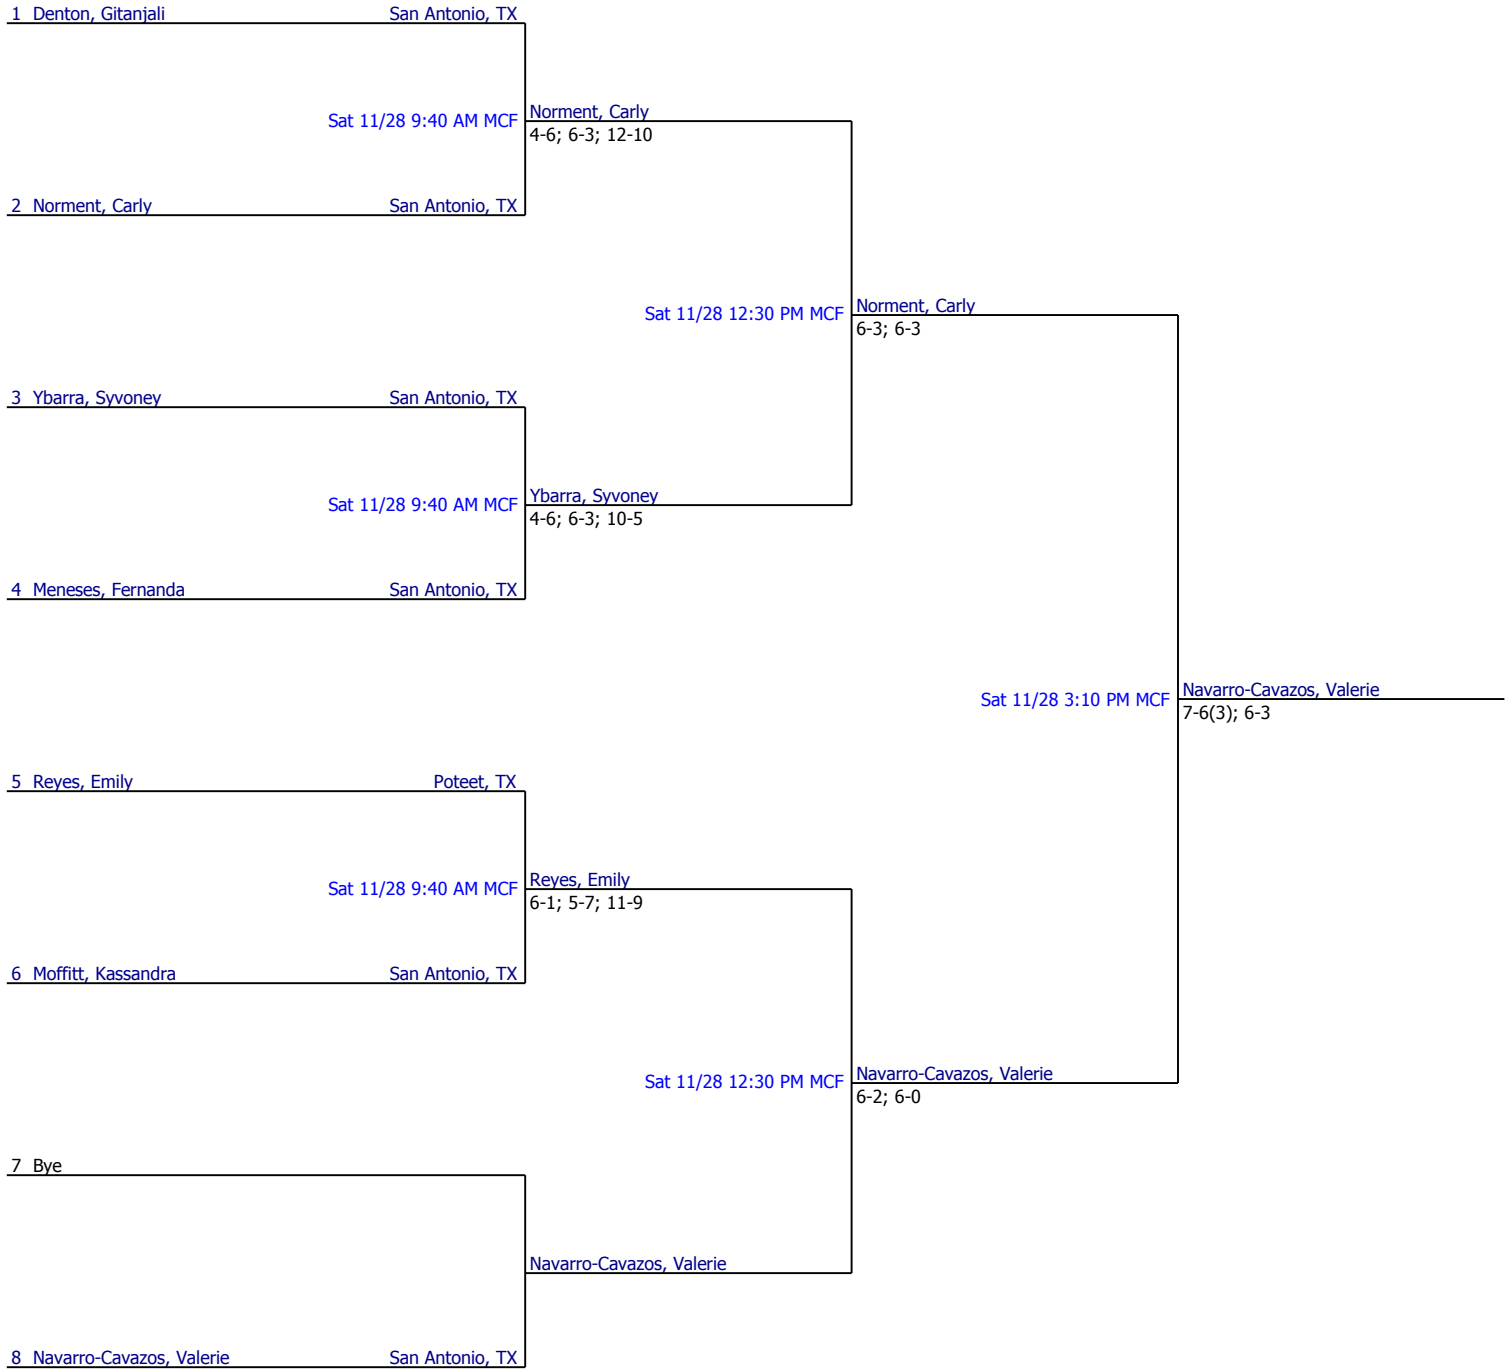

2016 #05 November Gran Prix Girls 16/18 Super Open Singles

Quarterfinal Round

Semifinal Round

Final Round

Referee's Signature

2016 #05 November Gran Prix Girls 16/18 Super Open Singles Consolation

Quarterfinal Round

Denton, Gitanjali
1-2

Meneses, Fernanda
3-4

Moffitt, Kassandra
5-6

Bye
7-8

Semifinal Round

Sat 11/28 12:30 PM MCF

Denton, Gitanjali
7-5; 6-1

Bye
1-4