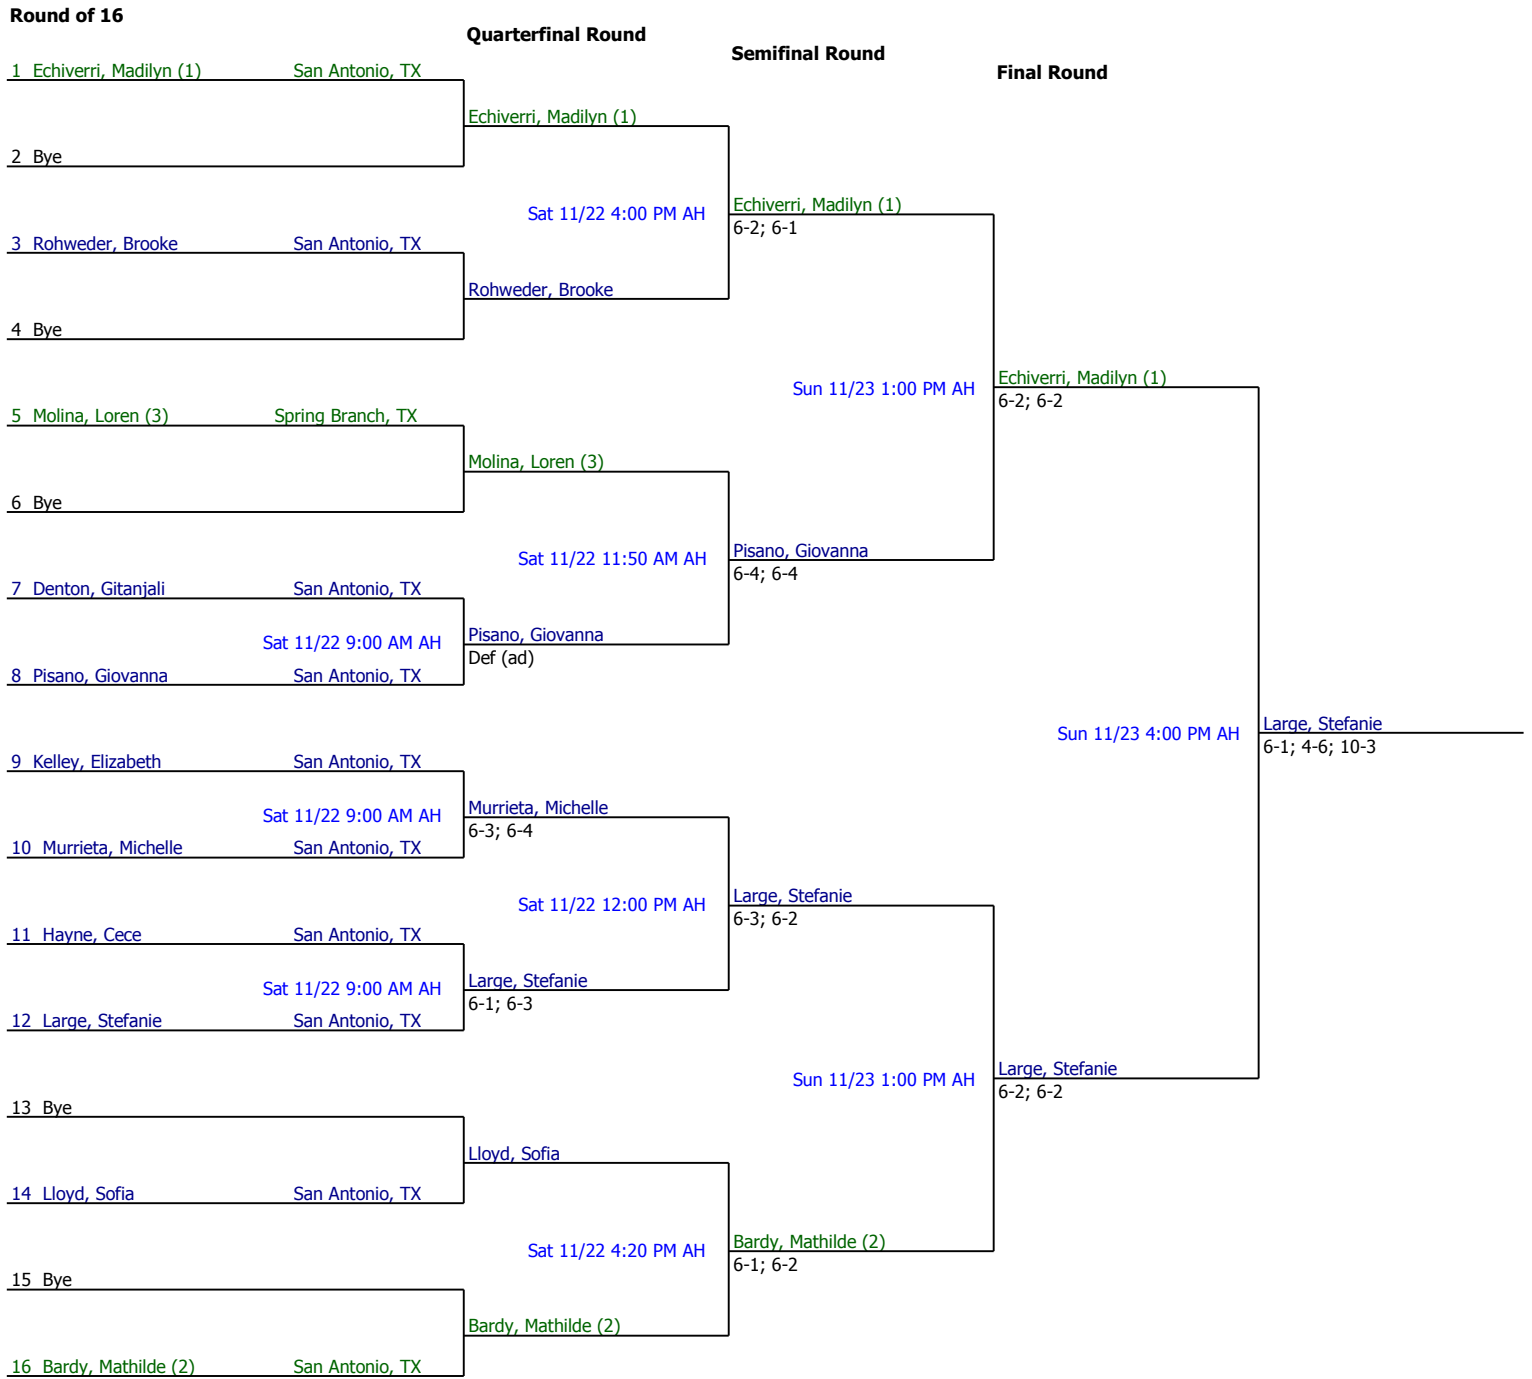

2015 #05 November Gran Prix

Girls 12 Singles

Referee's Signature

2015 #05 November Gran Prix Girls 12 Singles Consolation

First Round

Quarterfinal Round

Semifinal Round

Final Round