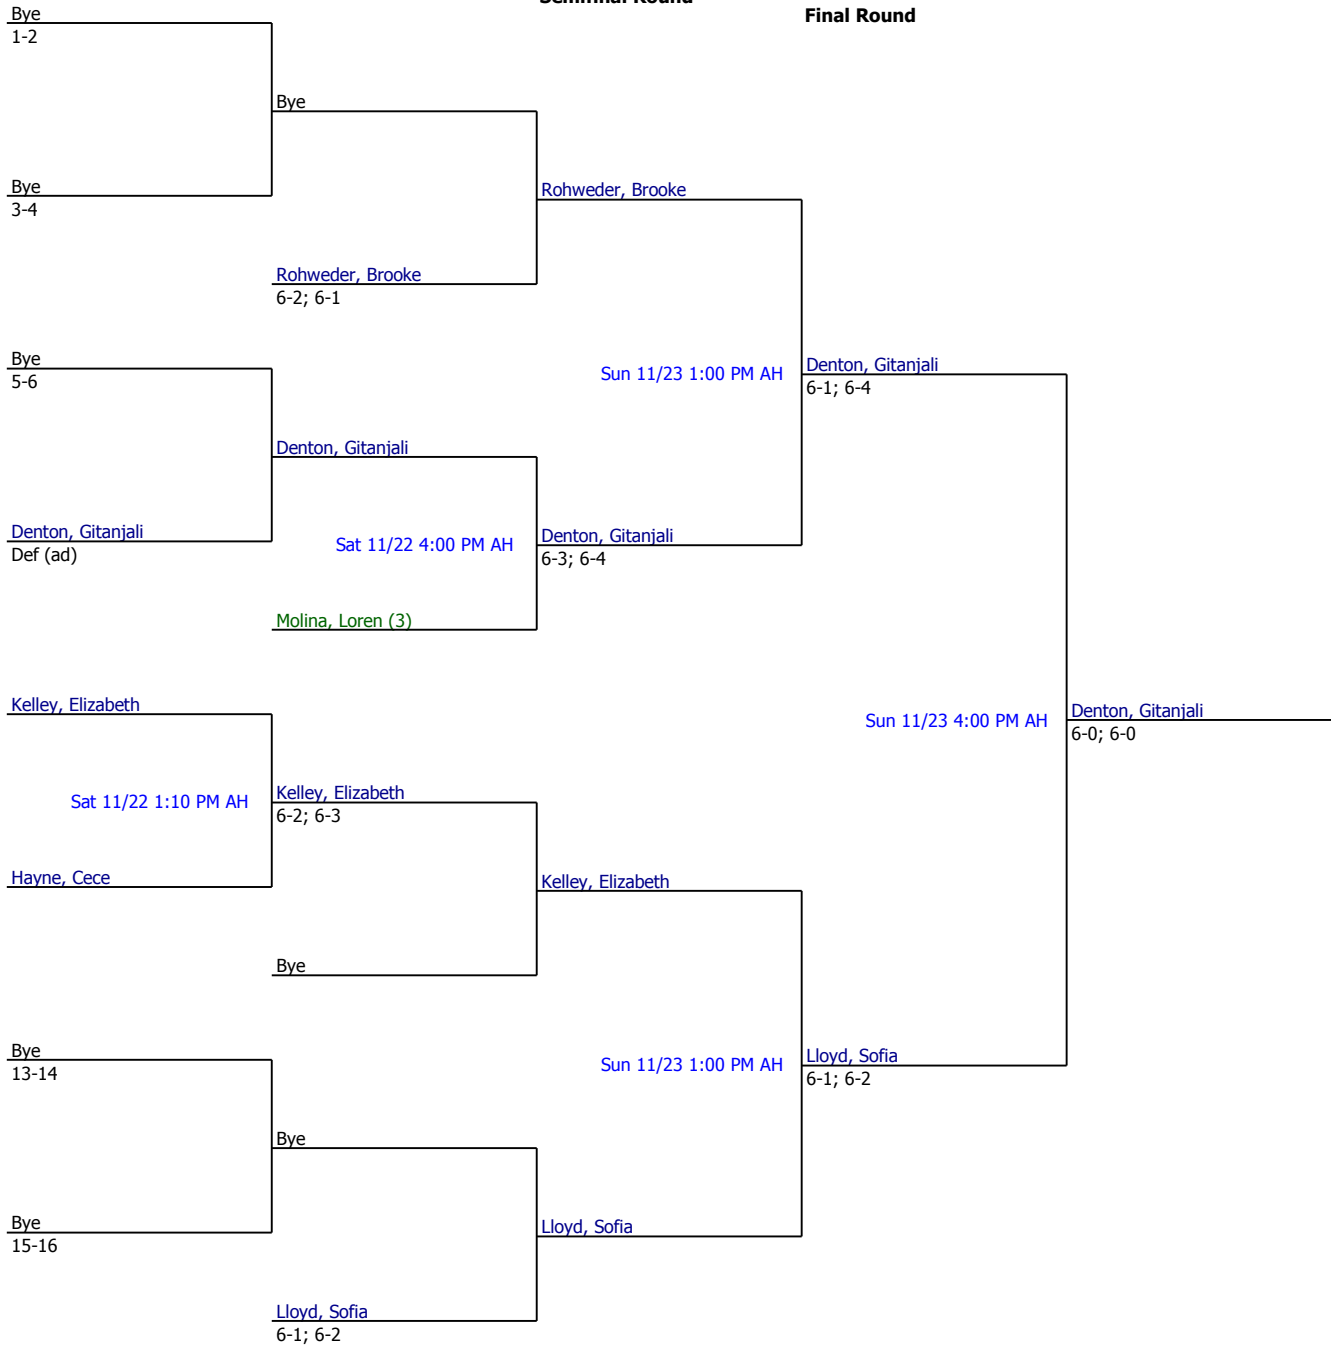

2015 #05 November Gran Prix

Girls 12 Singles

Referee's Signature

2015 #05 November Gran Prix Girls 12 Singles Consolation

First Round

Quarterfinal Round

Semifinal Round

Final Round