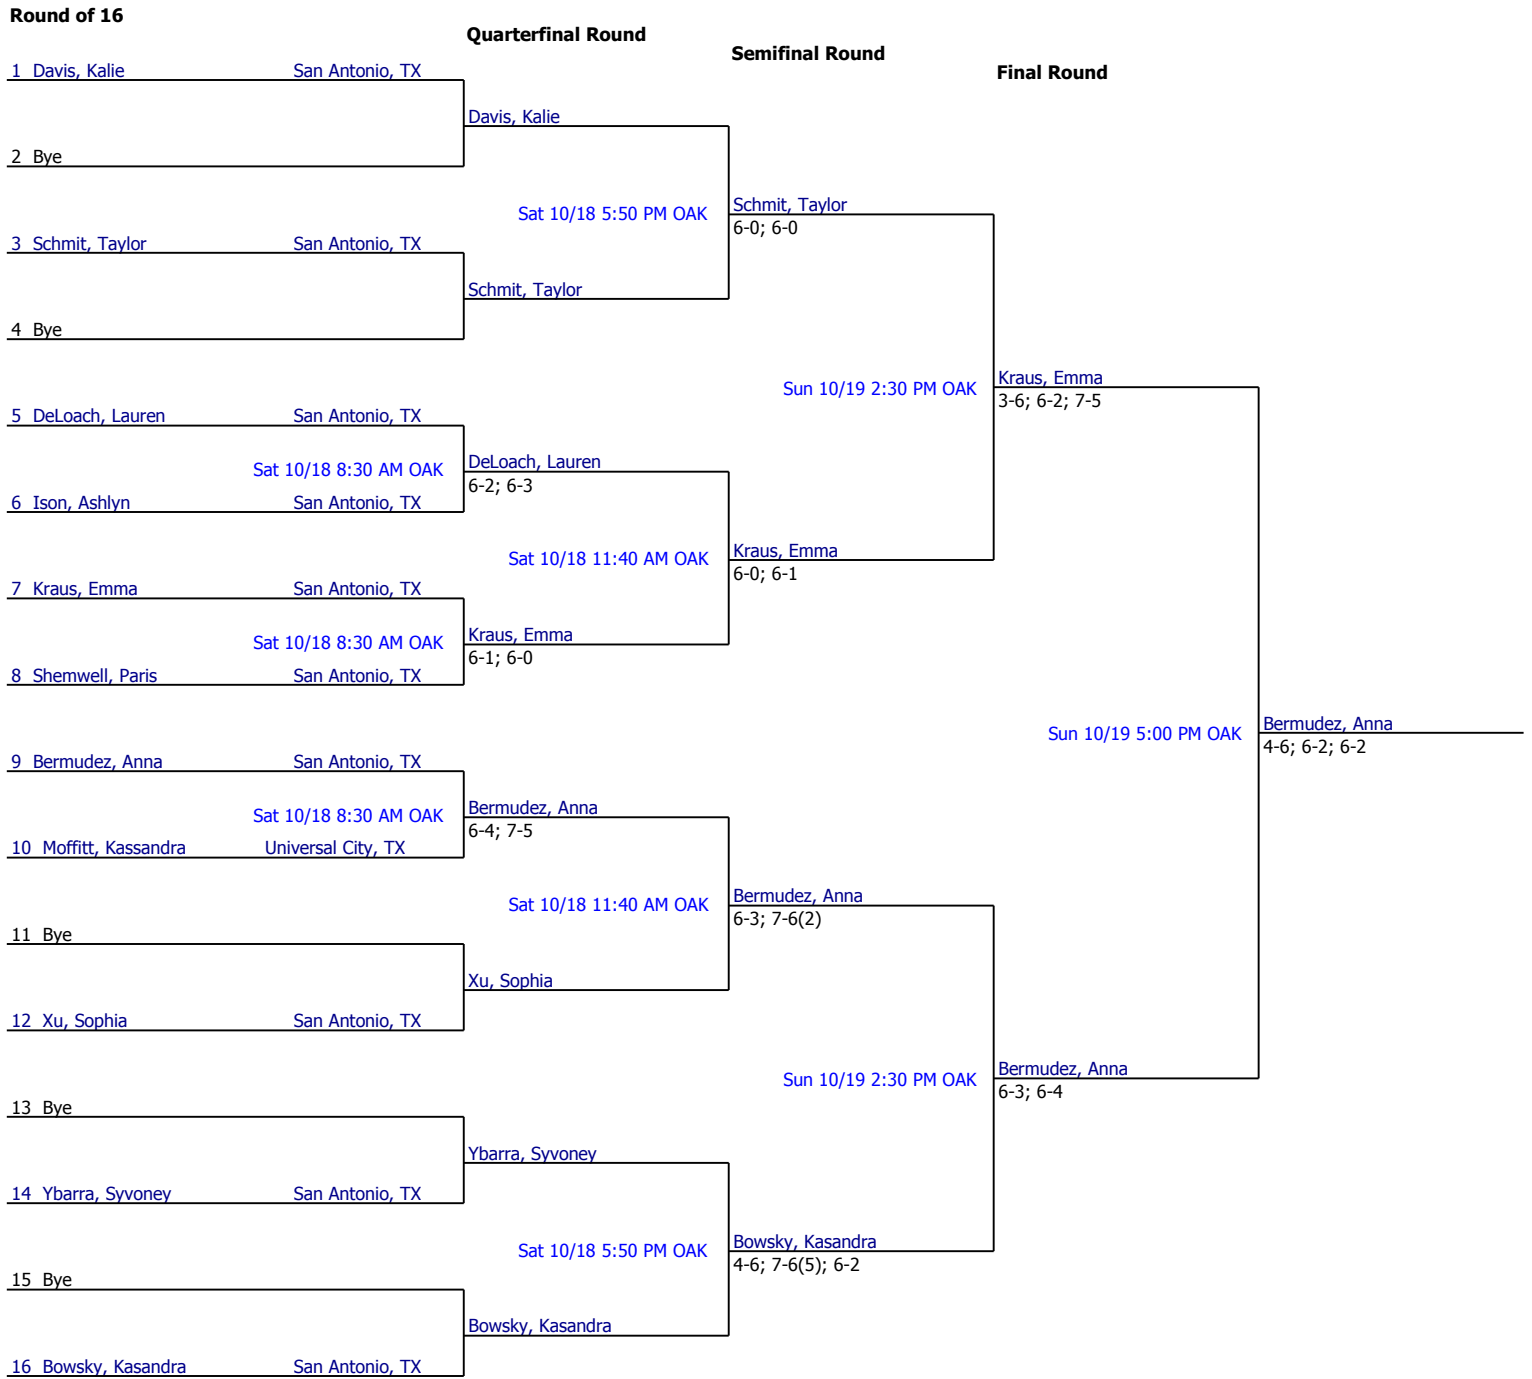

2015 #02 October Gran Prix

Girls 16 Singles

Referee's Signature

2015 #02 October Gran Prix Girls 16 Singles Consolation

First Round

Quarterfinal Round

Semifinal Round

Final Round