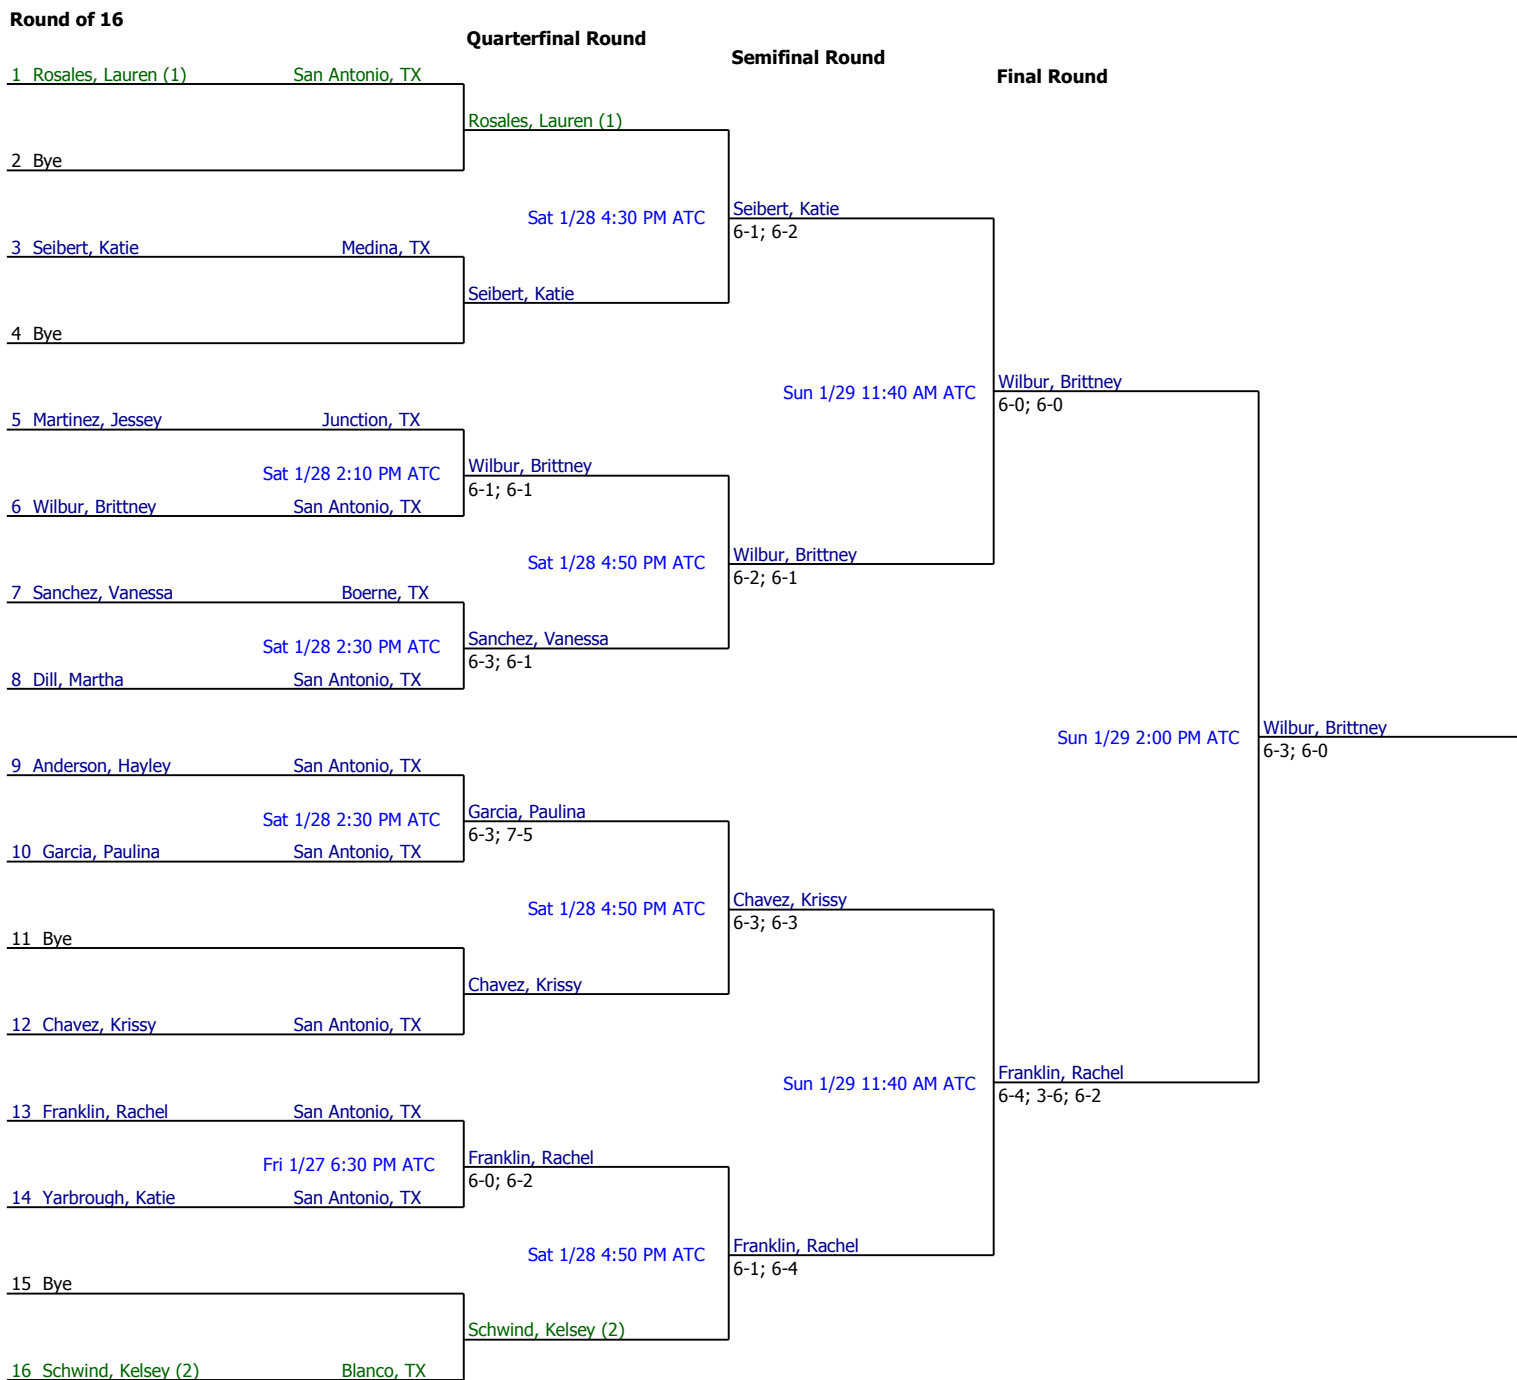

2012 #08 January Gran Prix

Girls 18 Super Open Singles

Referee's Signature

2012 #08 January Gran Prix Girls 18 Super Open Singles Consolation

Referee's Signature