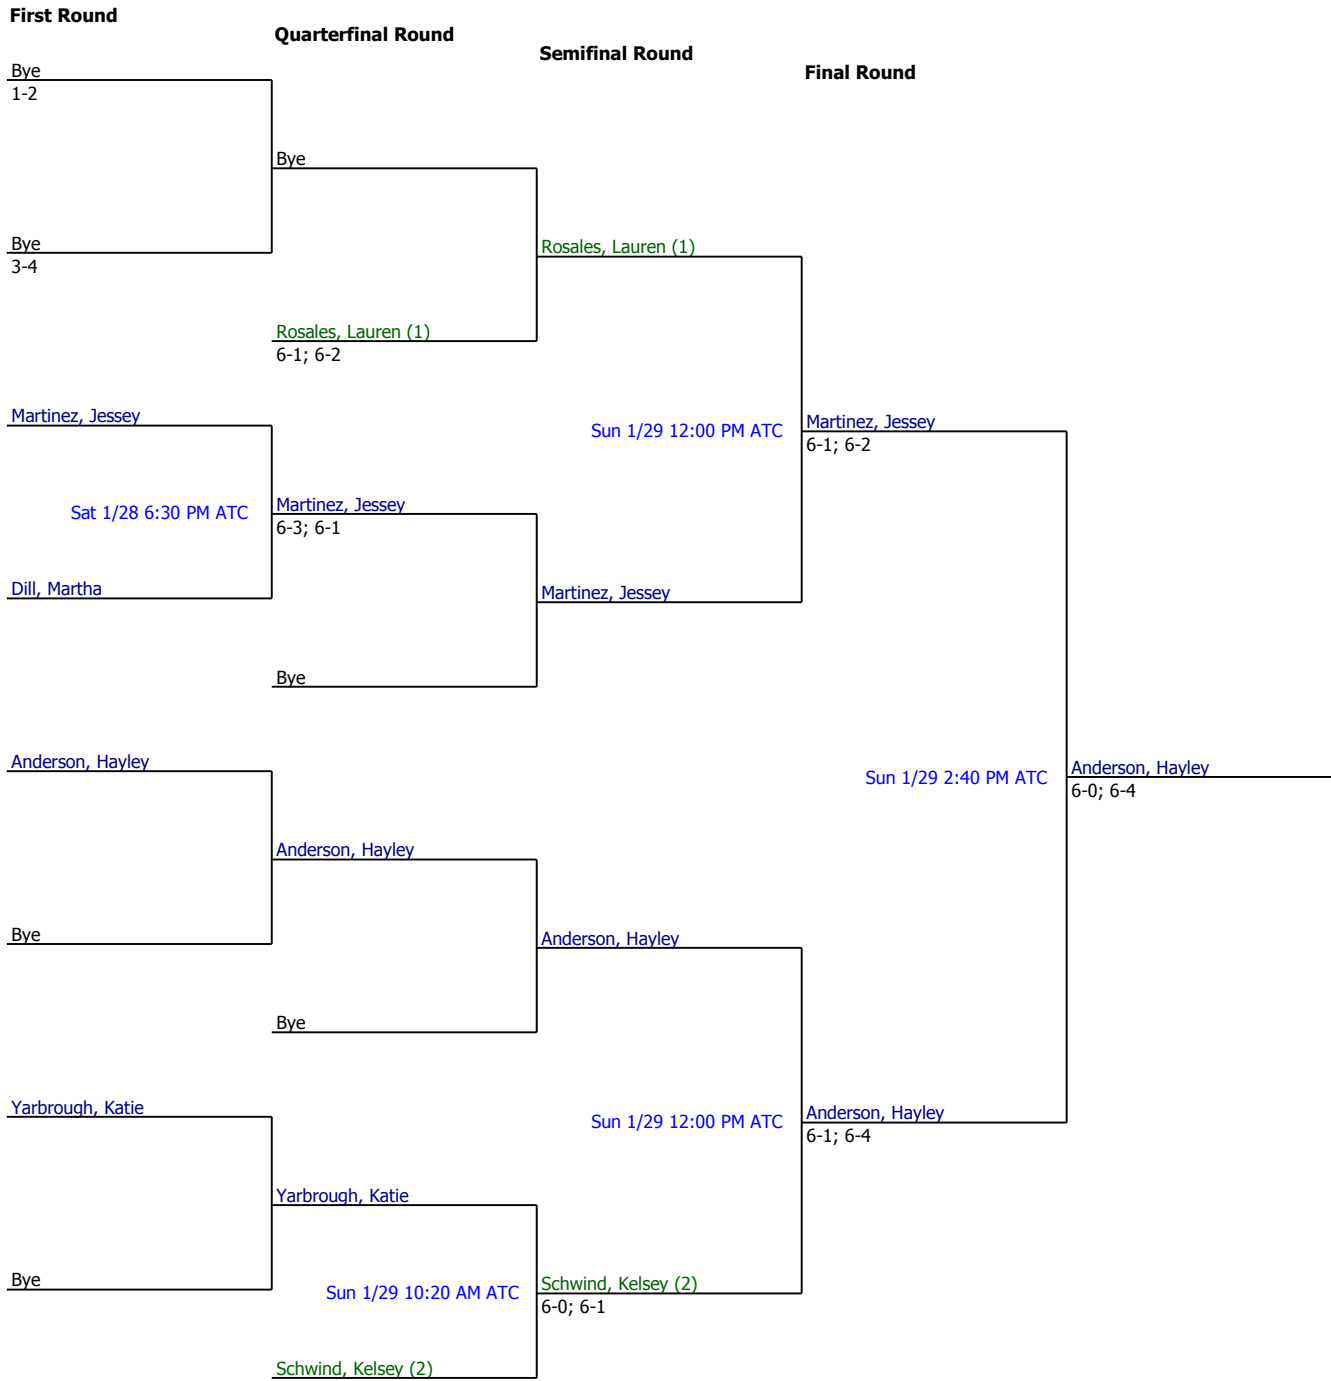

2012 #08 January Gran Prix

Girls 18 Super Open Singles

Referee's Signature

2012 #08 January Gran Prix Girls 18 Super Open Singles Consolation

Referee's Signature