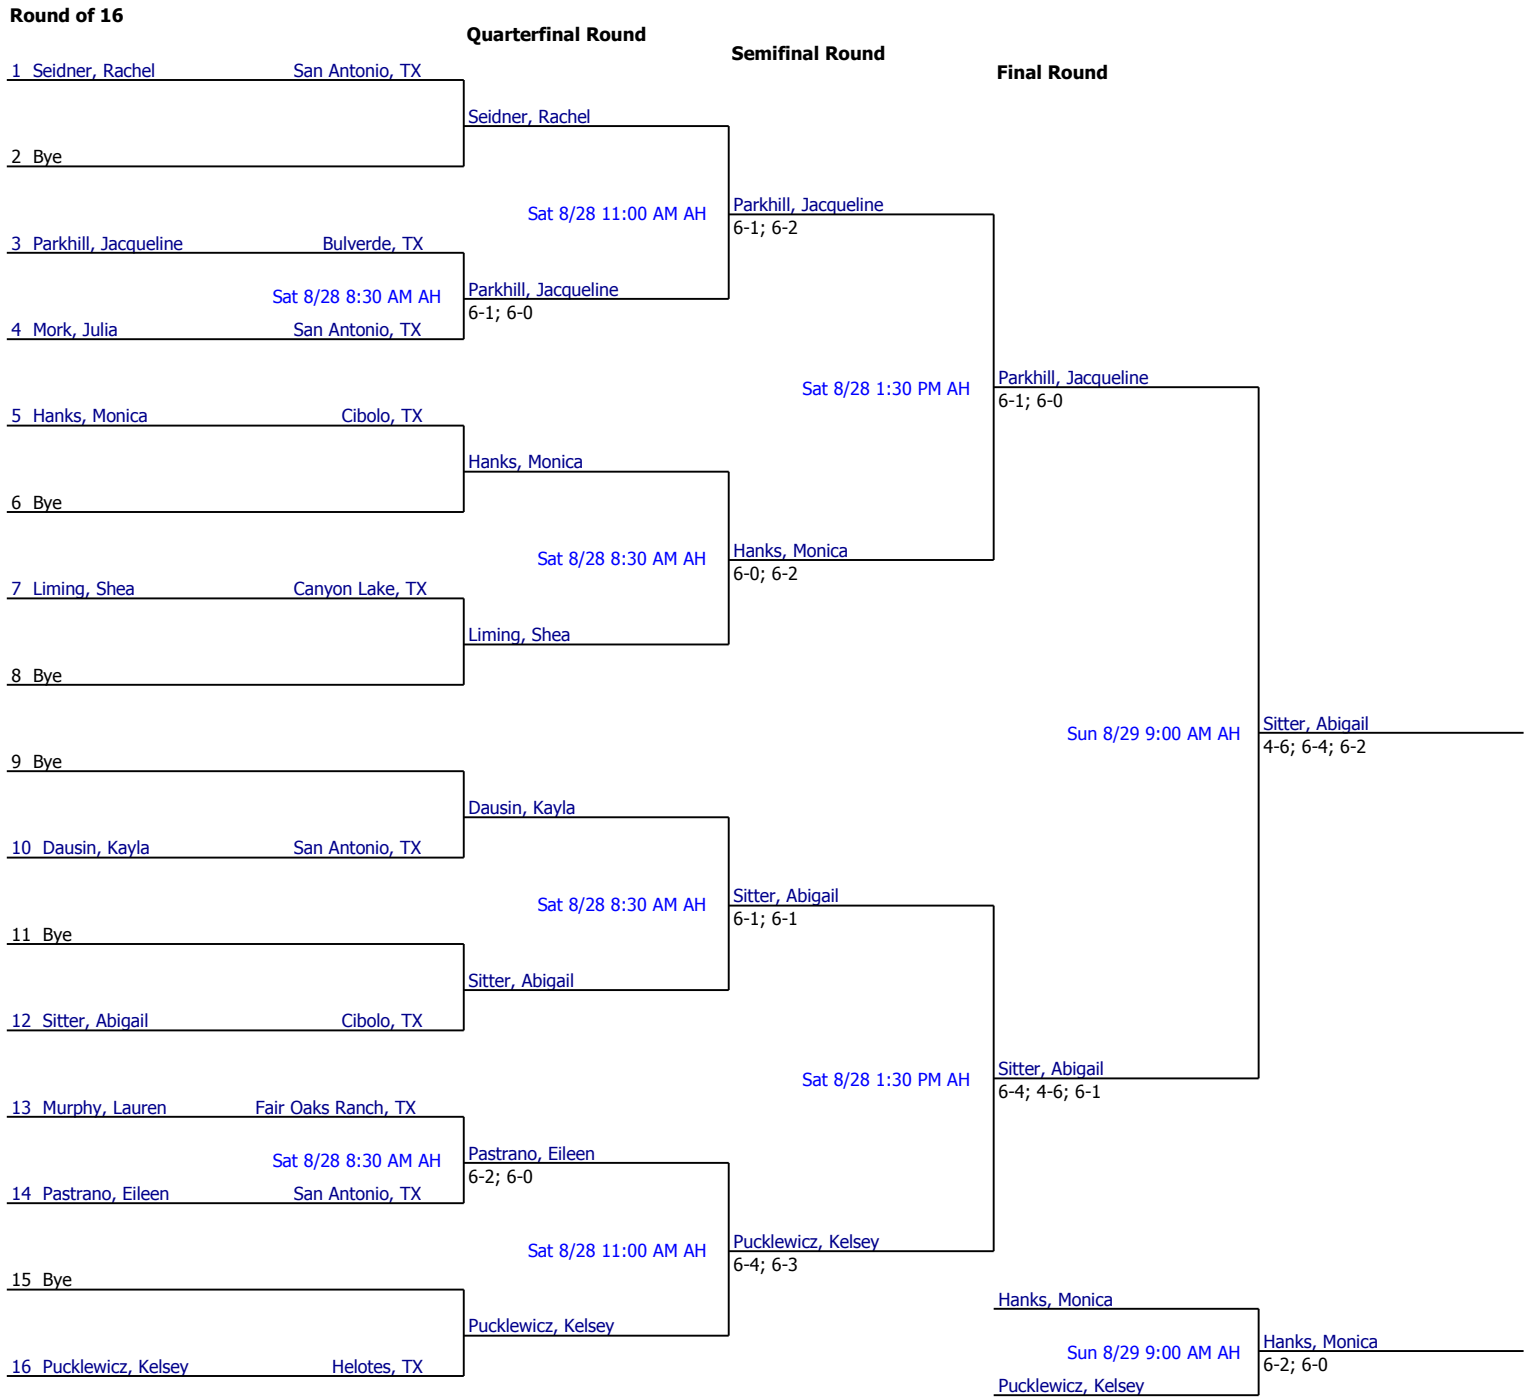

# 2010 #25 Masters Invitational

## Girls 16/18 Singles

Referee's Signature