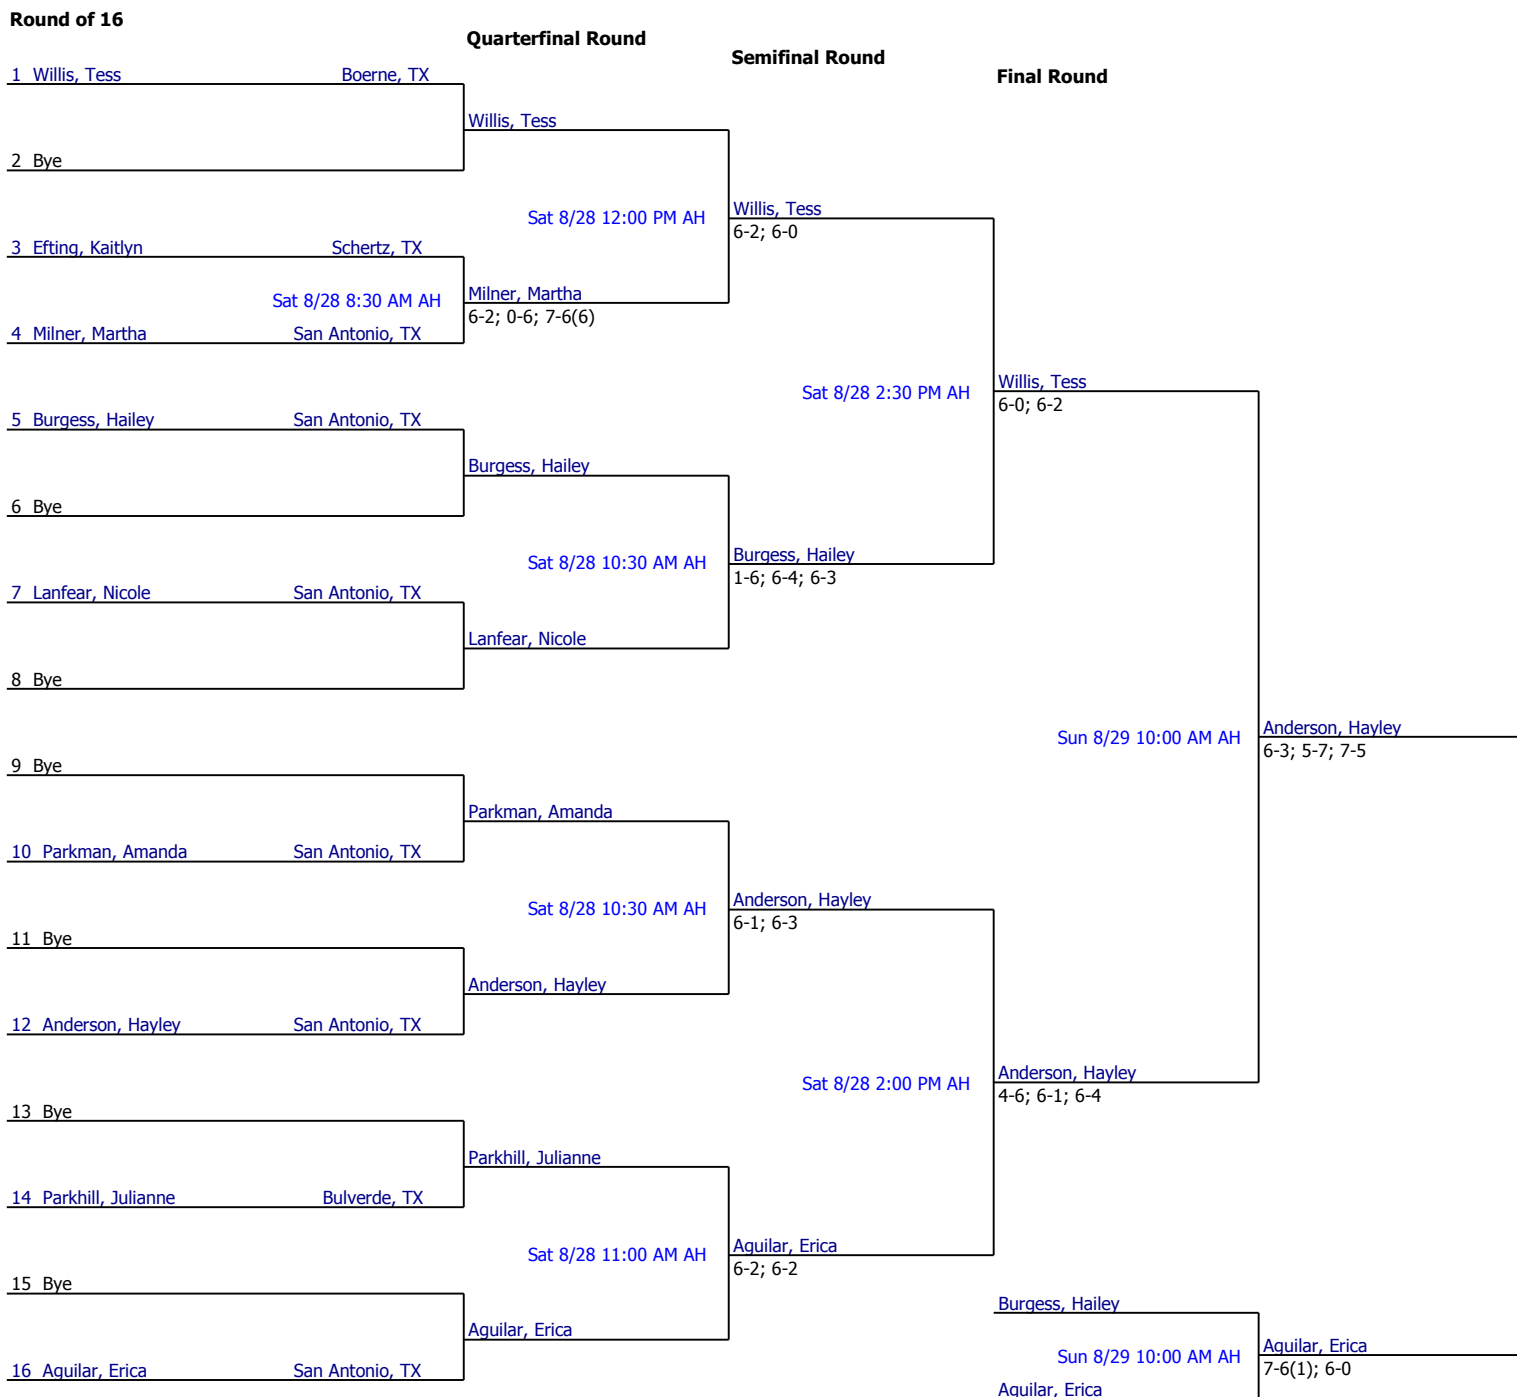

# 2010 #25 Masters Invitational Girls 14 Singles

---

Referee's Signature