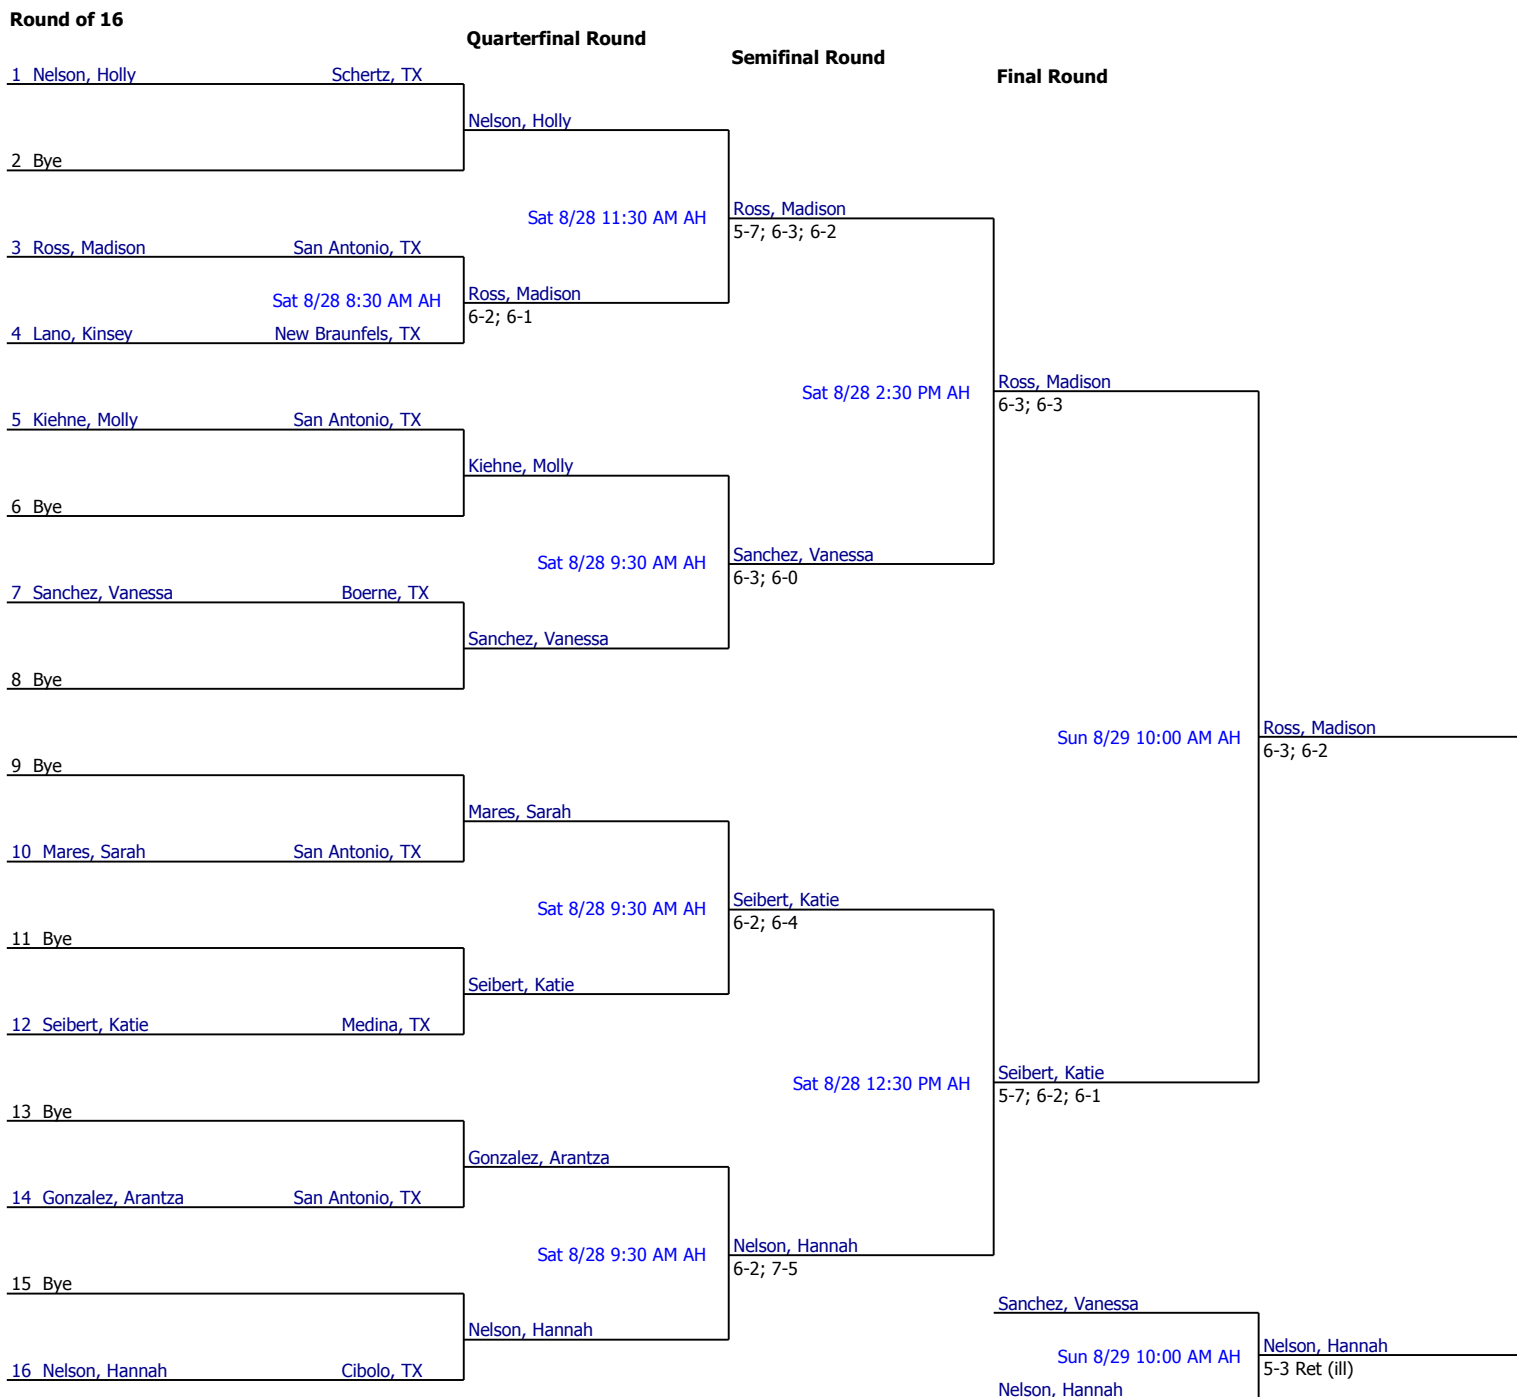

2010 #25 Masters Invitational

Girls 12 Singles

Referee's Signature