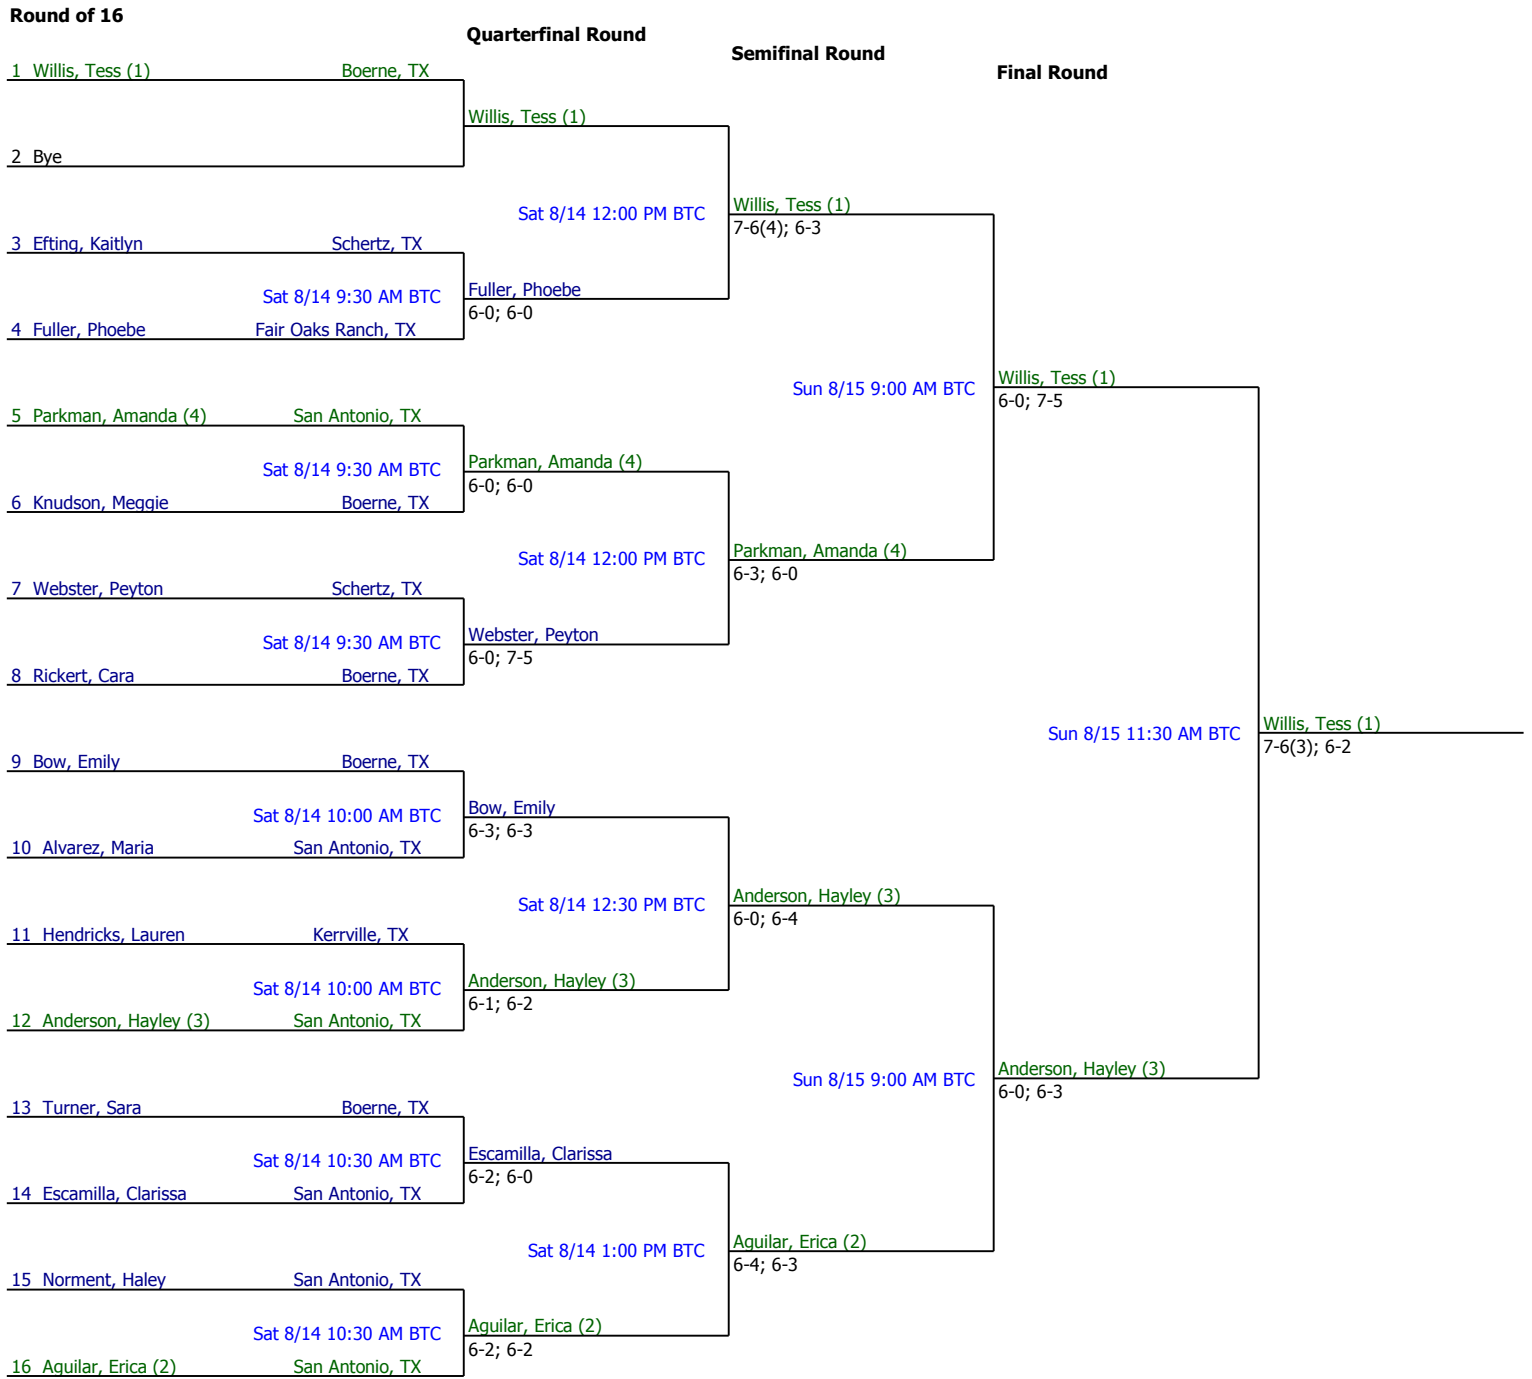

# 2010 #24 Gran Prix 11

## Girls 14 Singles

Referee's Signature