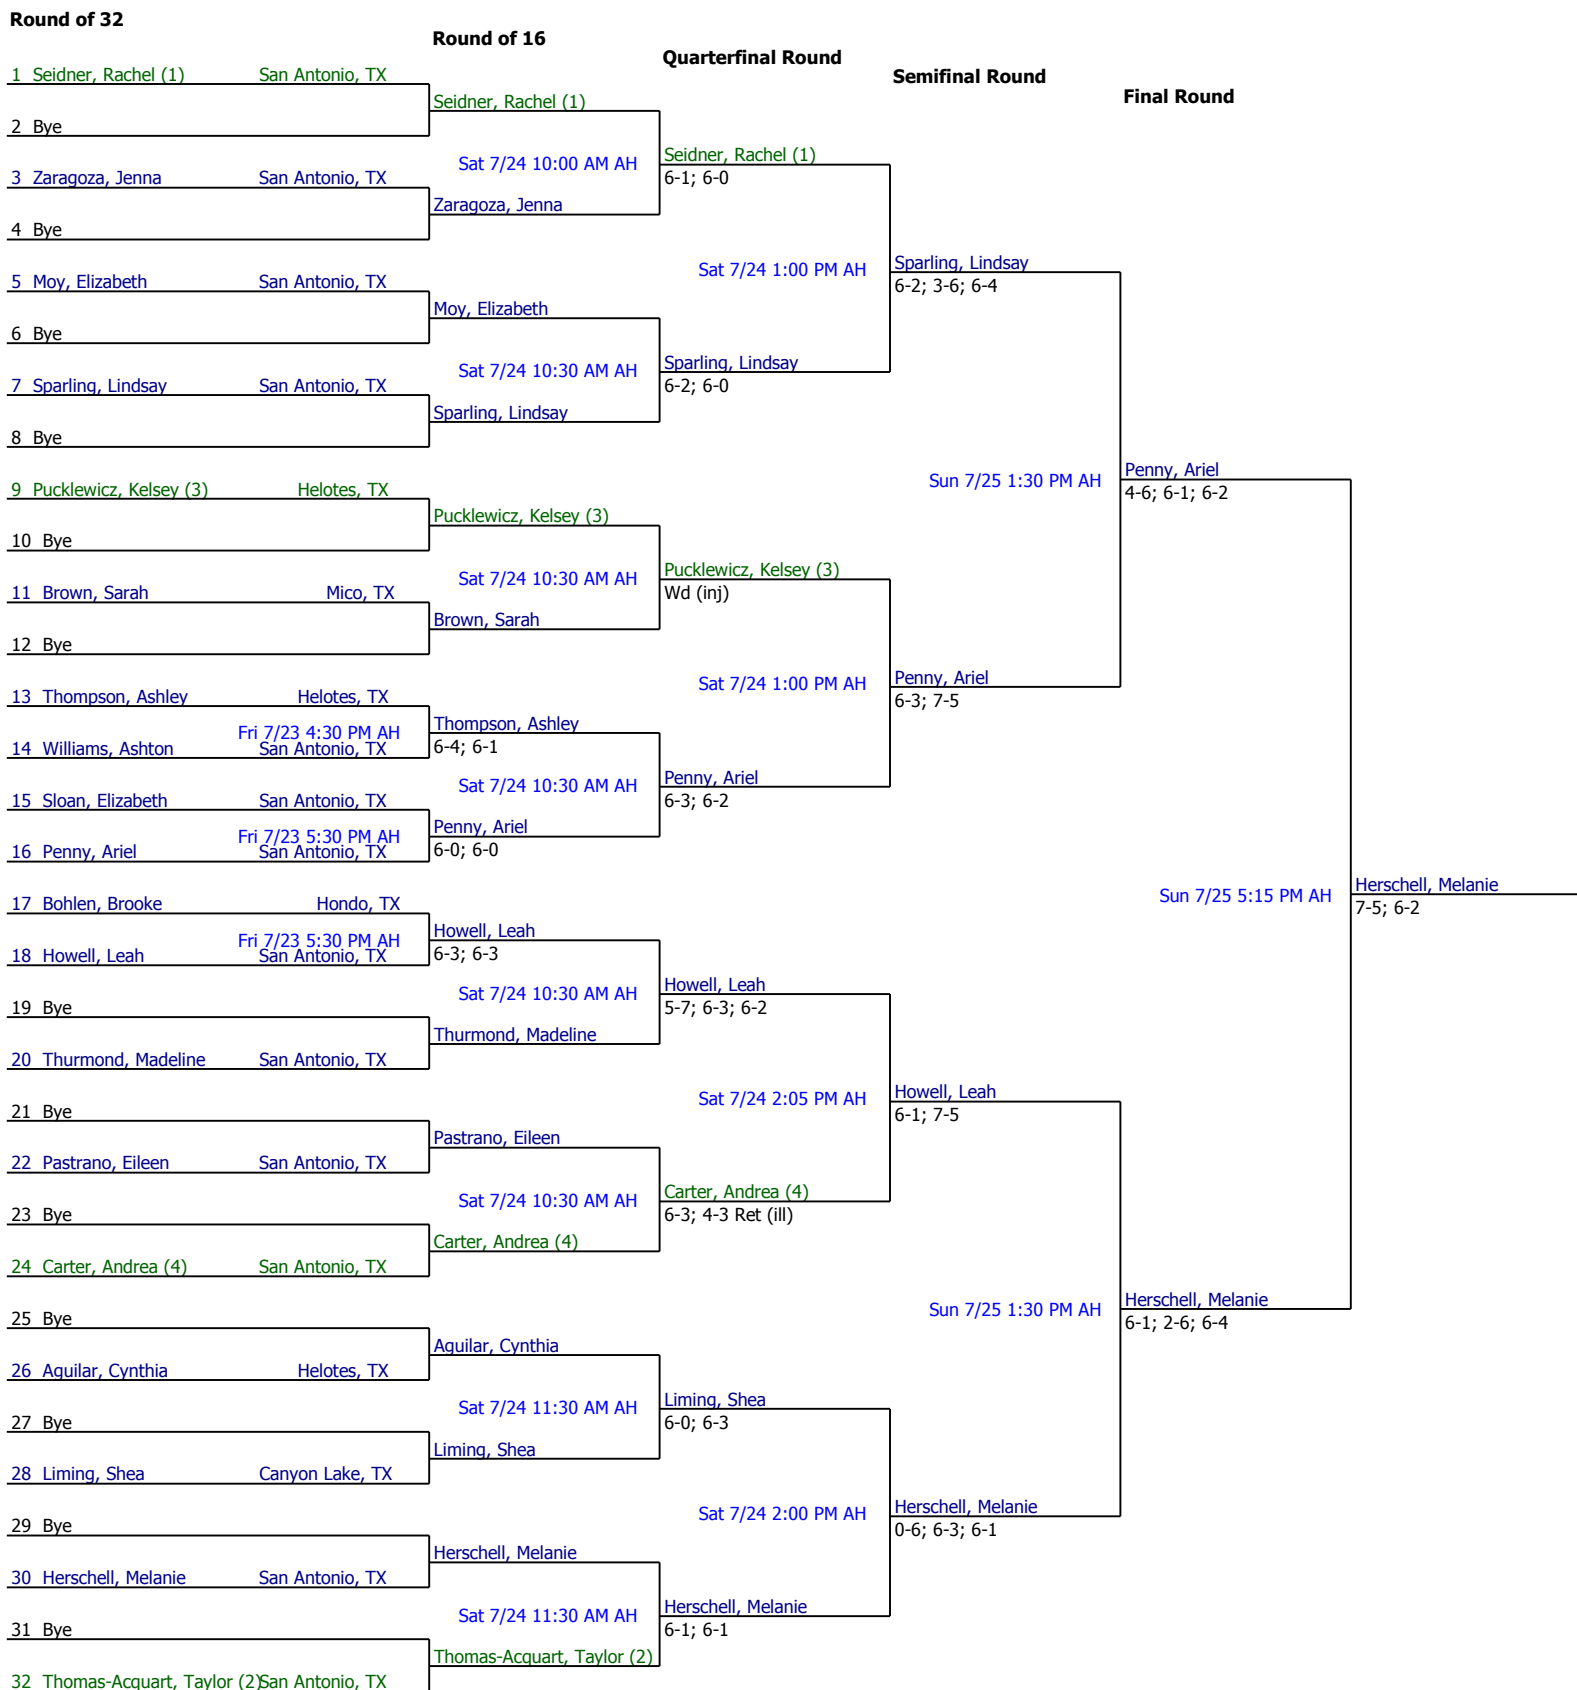

2010 #23 Gran Prix 10

Girls 16/18 Singles

Referee's Signature

2010 #23 Gran Prix 10

Girls 16/18 Singles Consolation

Referee's Signature