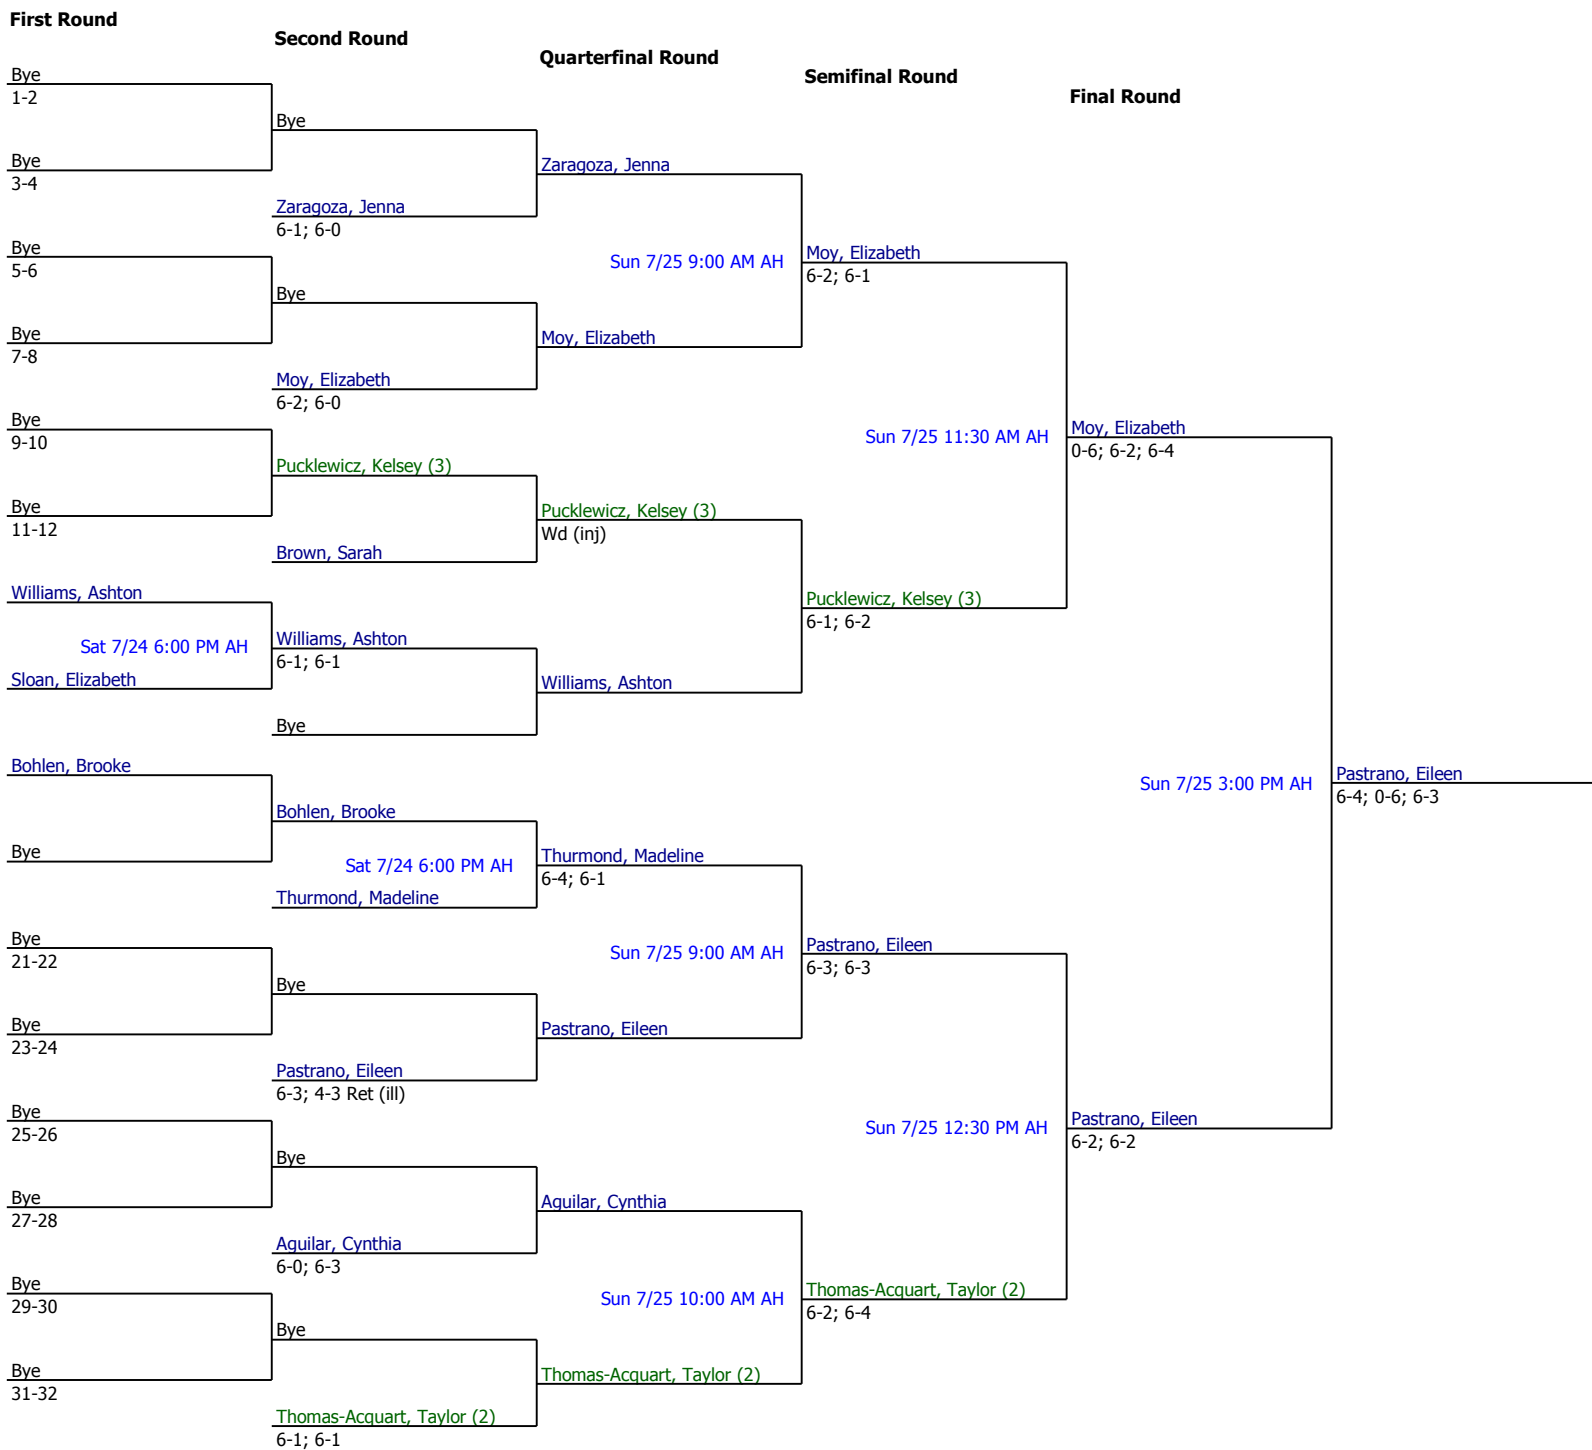

2010 #23 Gran Prix 10

Girls 16/18 Singles

Referee's Signature

2010 #23 Gran Prix 10

Girls 16/18 Singles Consolation

Referee's Signature