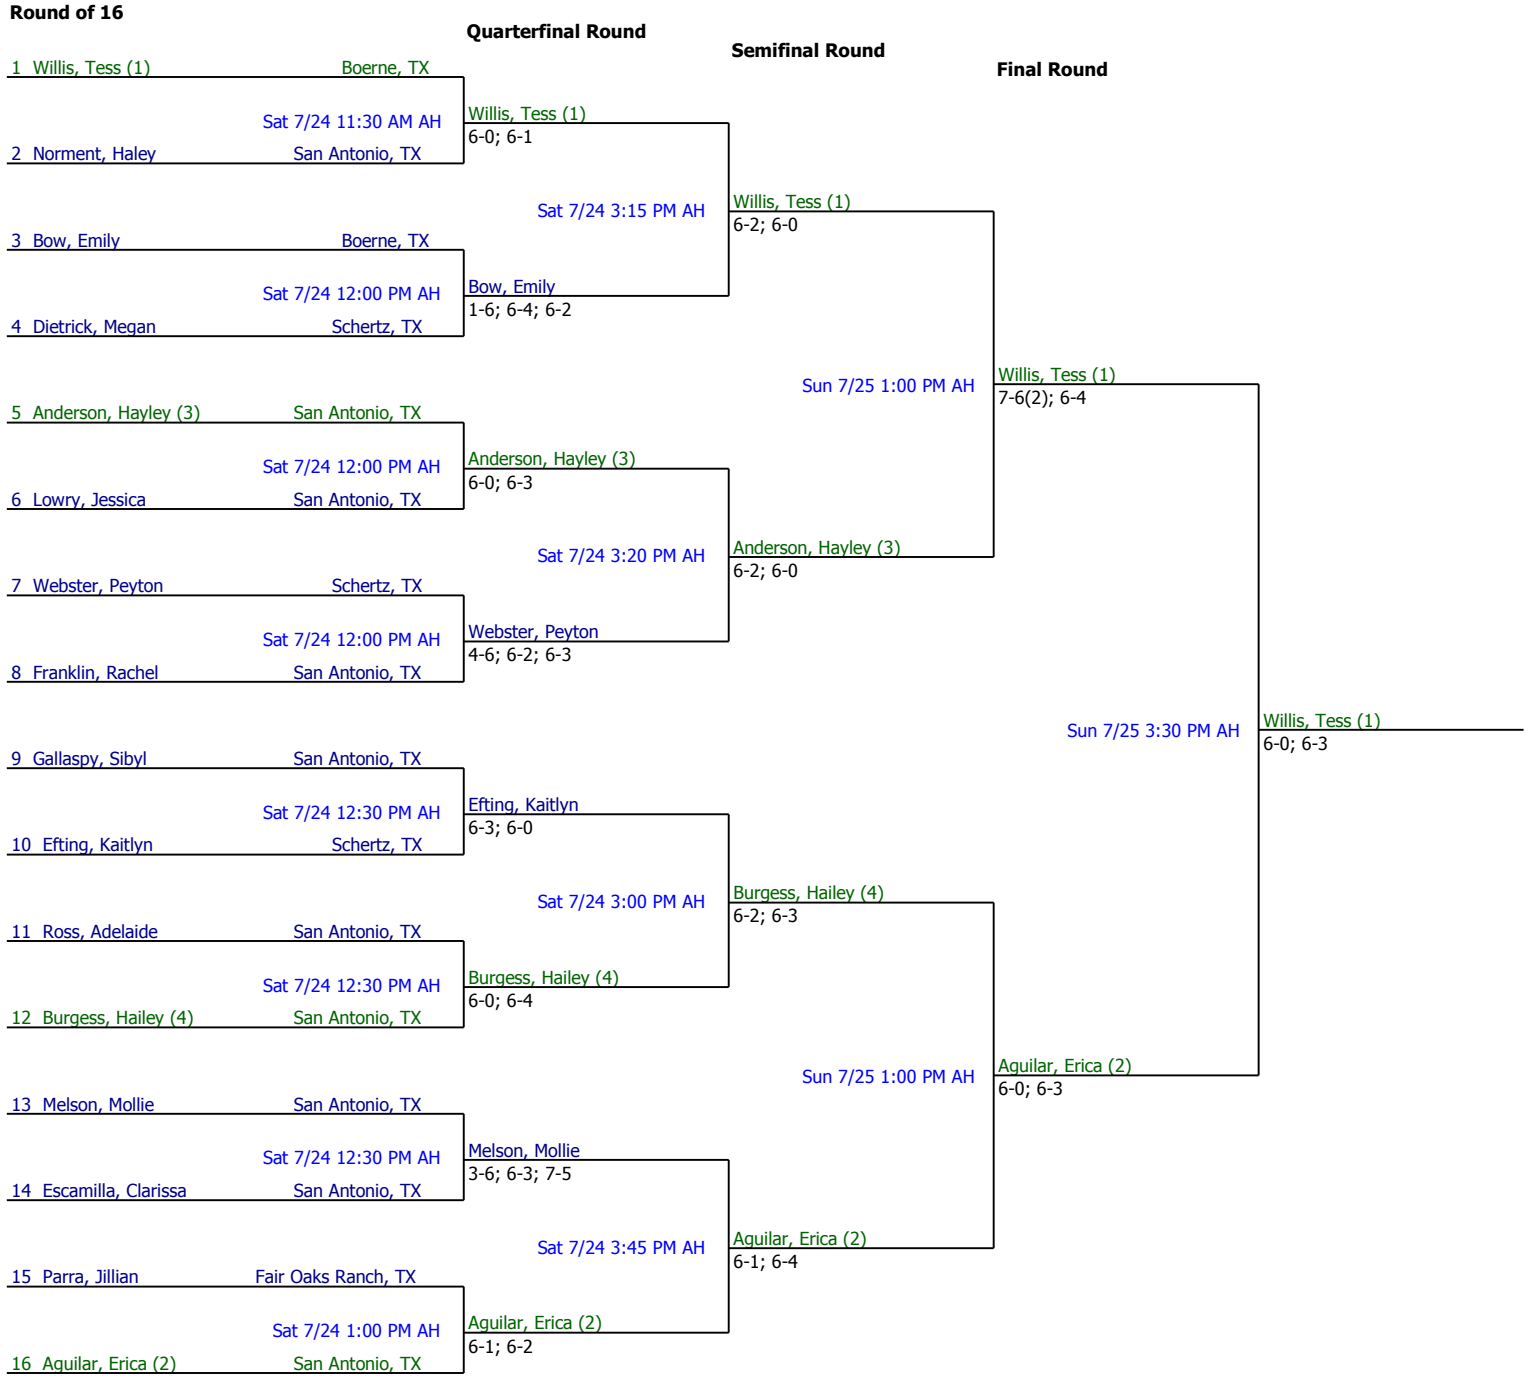

2010 #23 Gran Prix 10

Girls 14 Singles

Referee's Signature

2010 #23 Gran Prix 10

Girls 14 Singles Consolation

First Round

Quarterfinal Round

Semifinal Round

Final Round

Referee's Signature