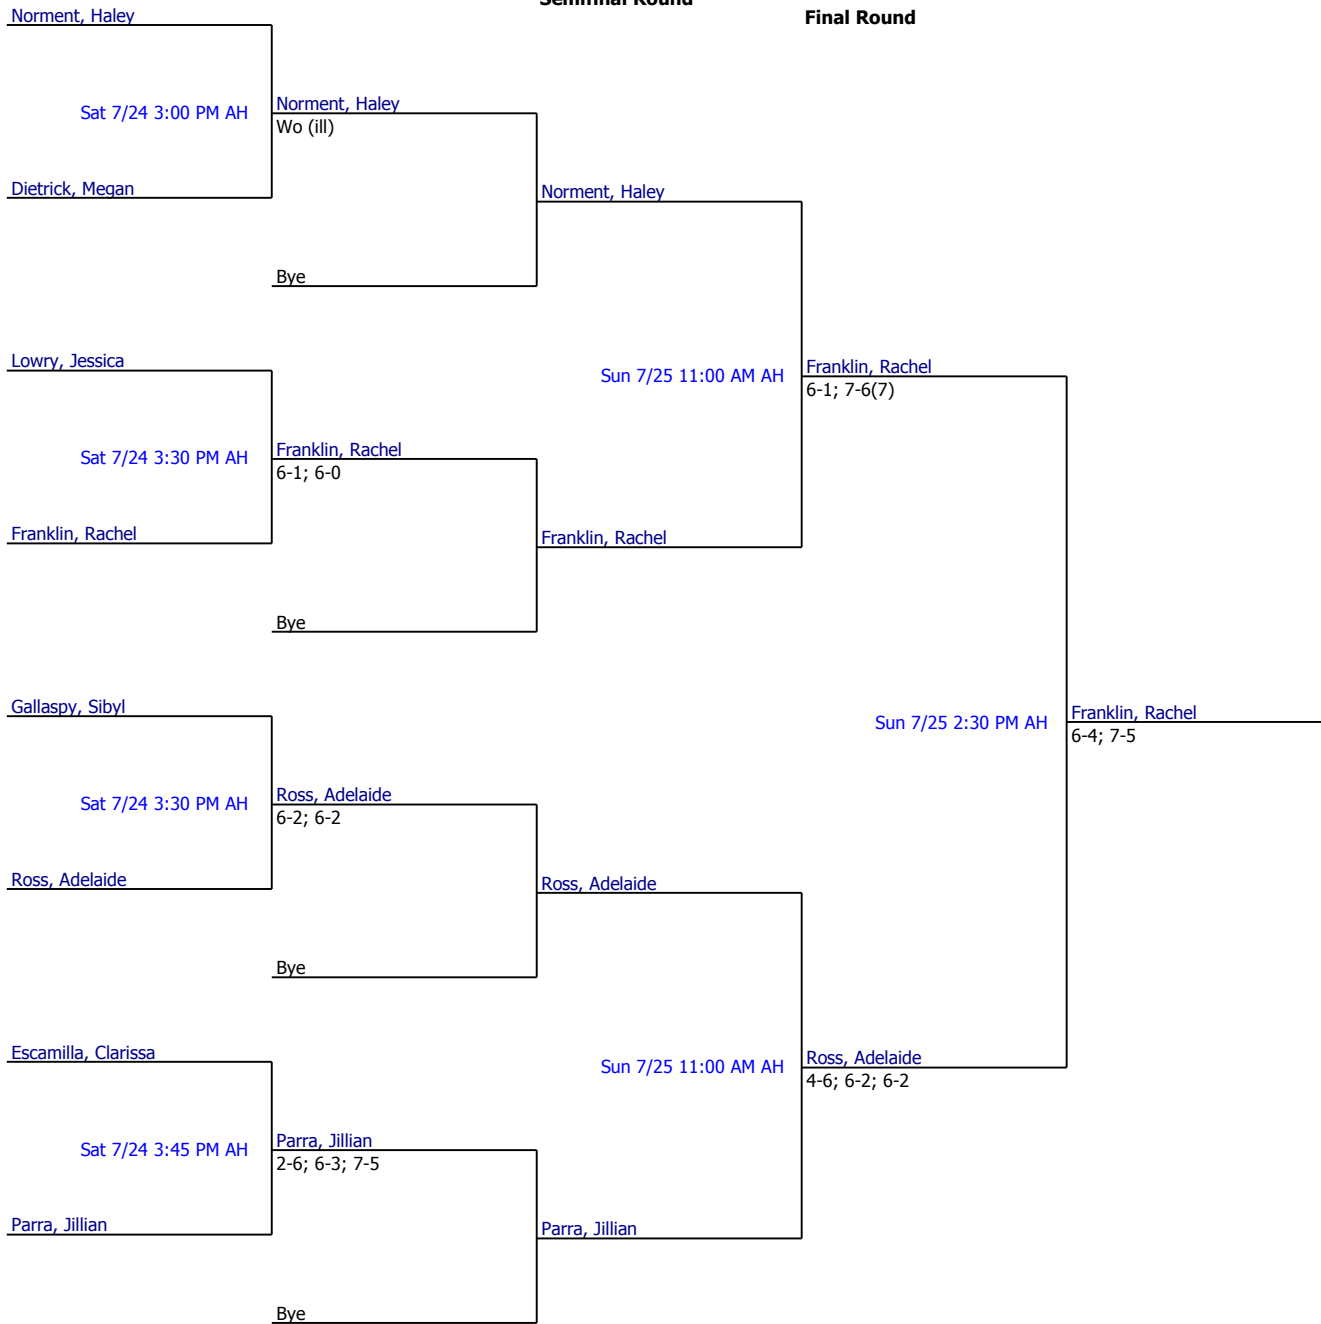

2010 #23 Gran Prix 10

Girls 14 Singles

Referee's Signature

2010 #23 Gran Prix 10

Girls 14 Singles Consolation

First Round

Quarterfinal Round

Semifinal Round

Final Round

Referee's Signature