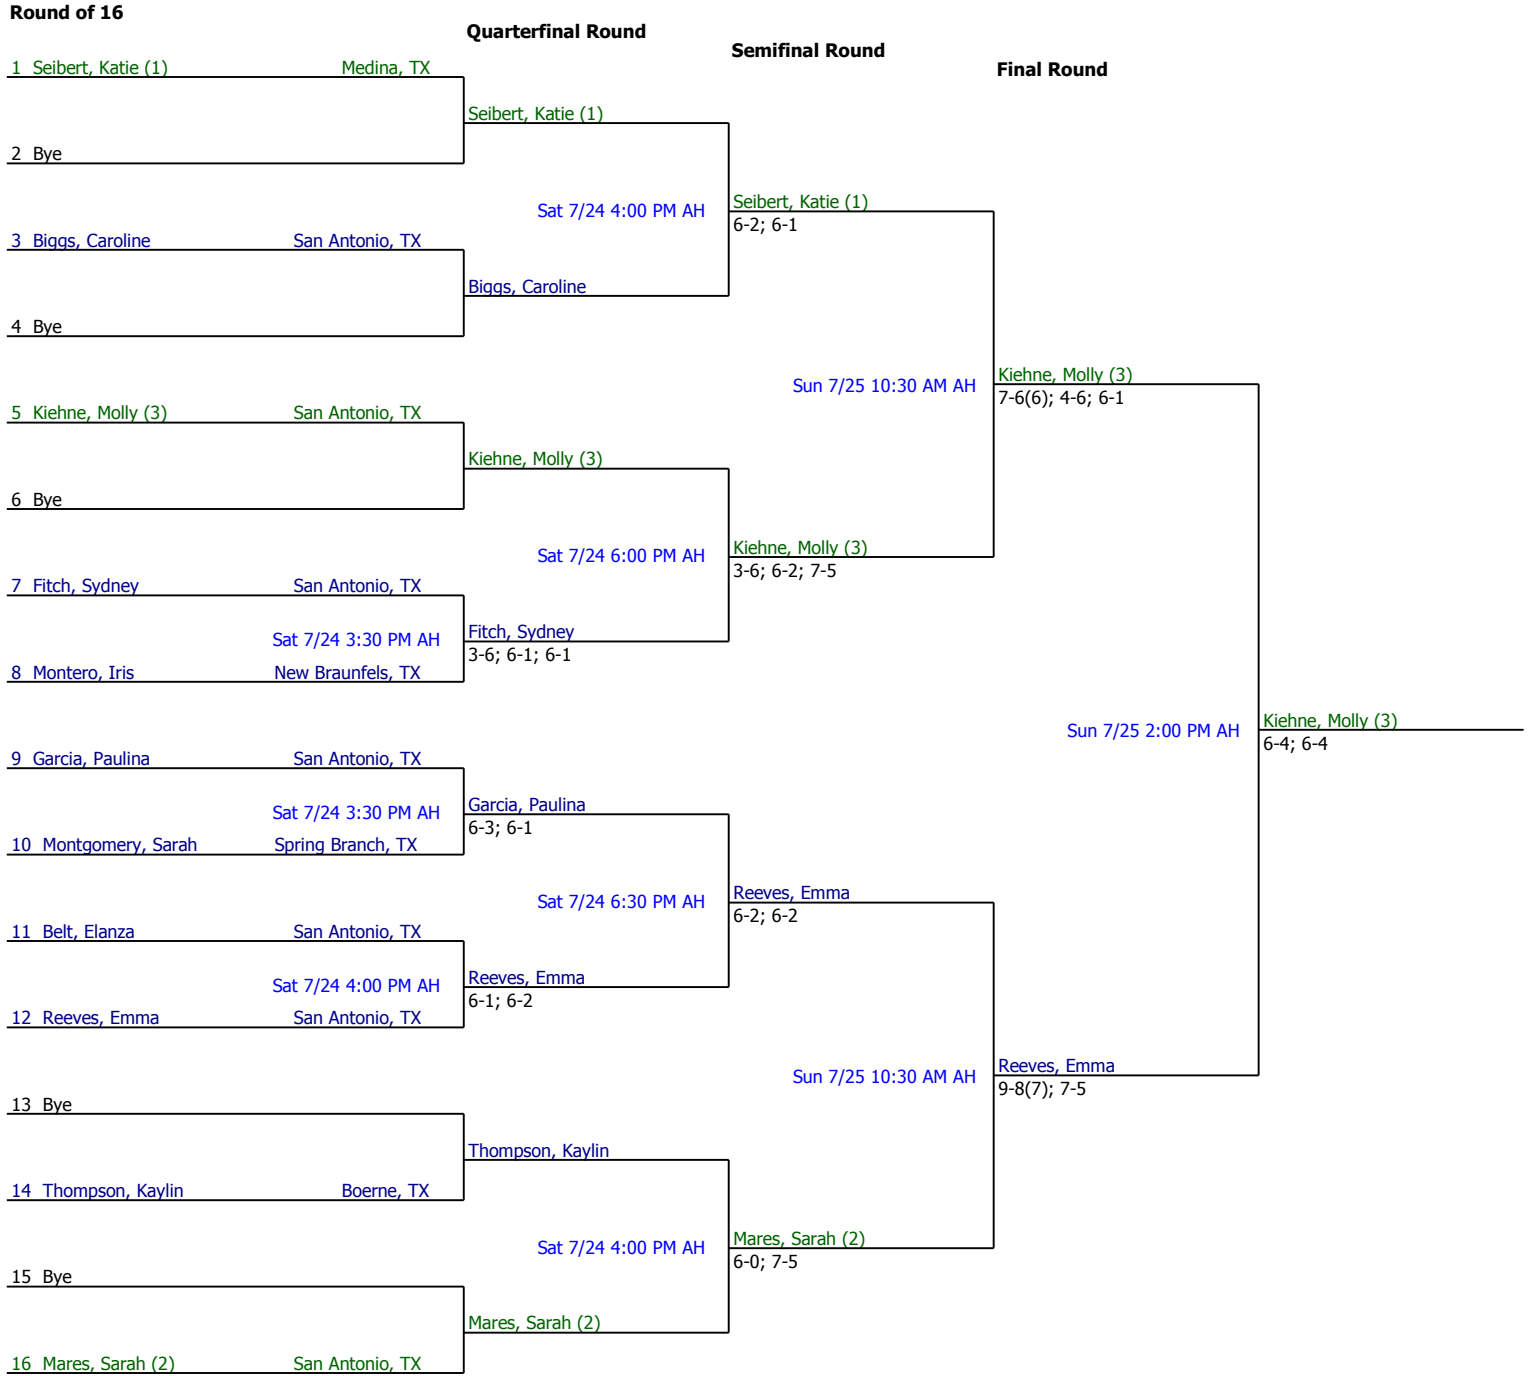

2010 #23 Gran Prix 10

Girls 10/12 Singles

Referee's Signature

2010 #23 Gran Prix 10

Girls 10/12 Singles Consolation

First Round

Quarterfinal Round

Semifinal Round

Final Round

Referee's Signature