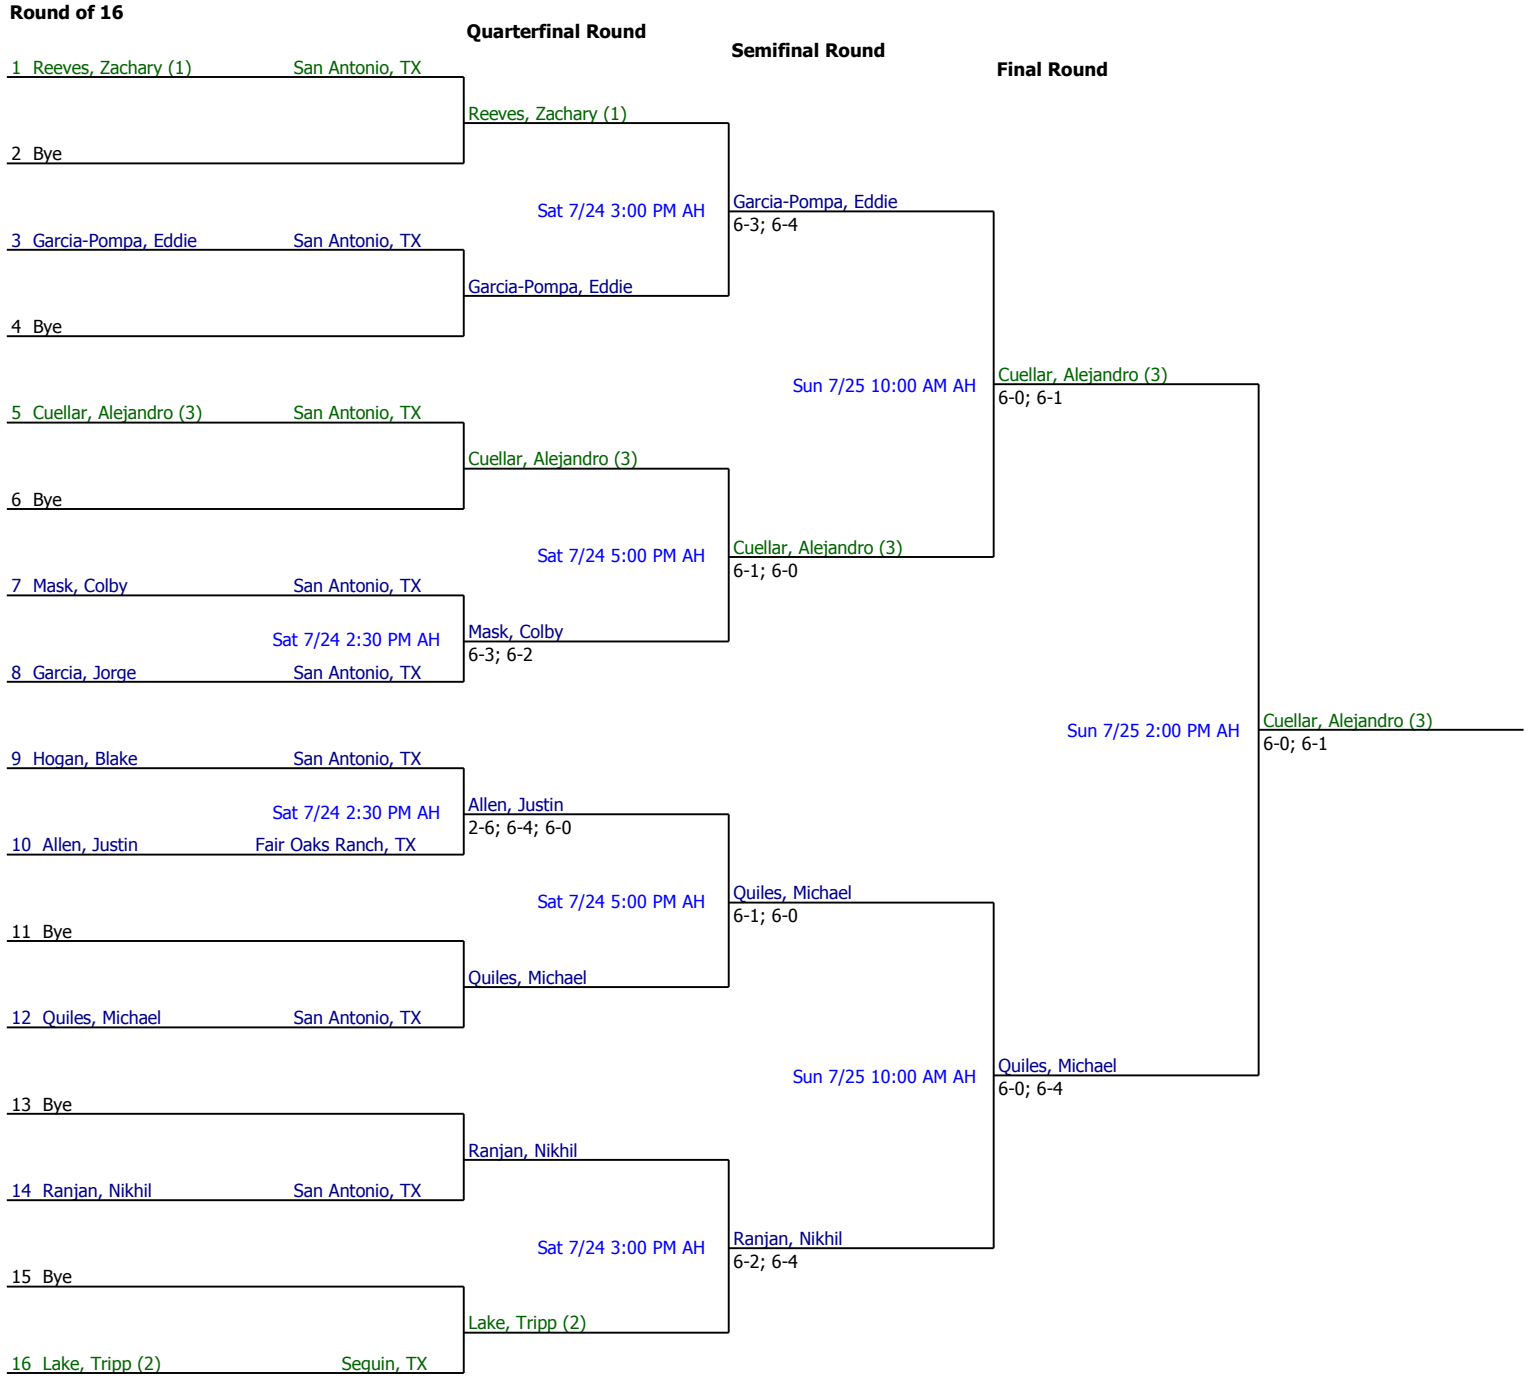

2010 #23 Gran Prix 10

Boys 10 Singles

Referee's Signature

2010 #23 Gran Prix 10

Boys 10 Singles Consolation

Referee's Signature