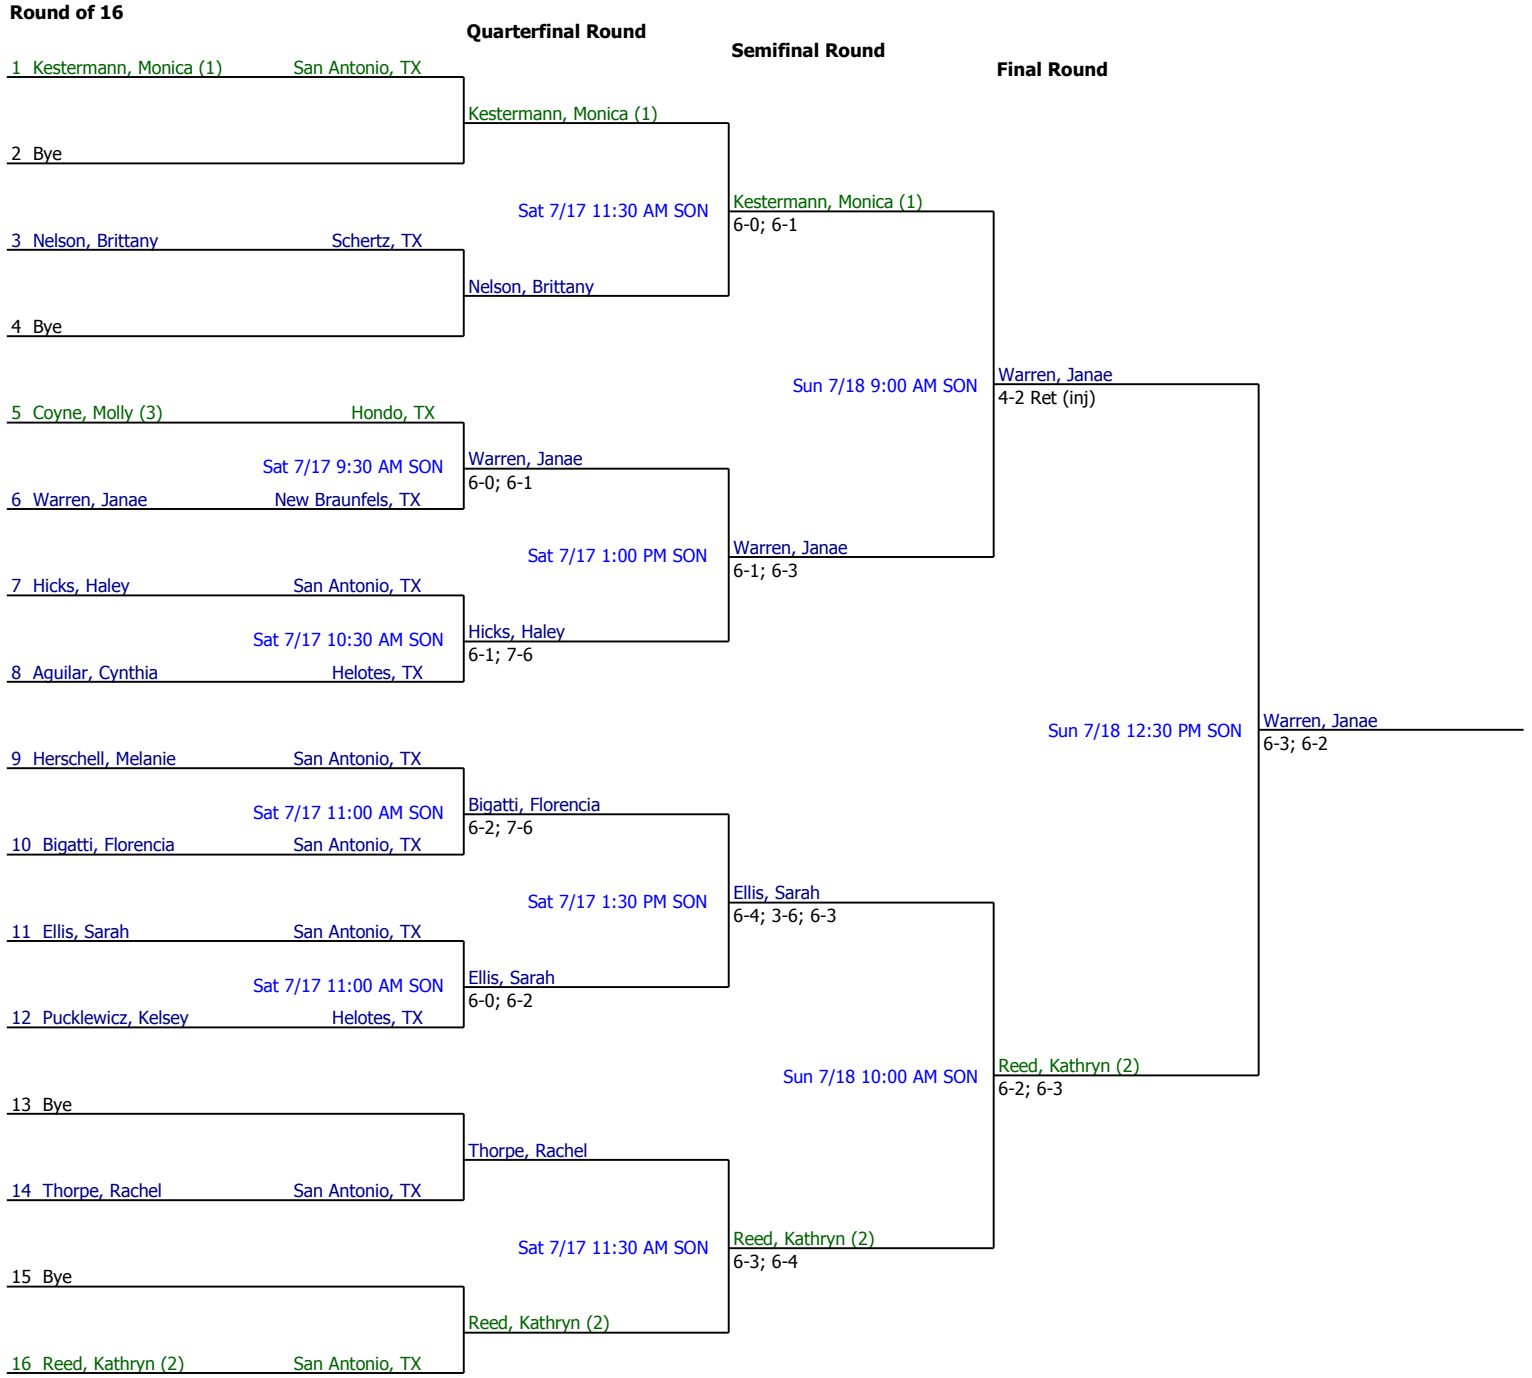

2010 #22 Gran Prix+ 03

Girls 16/18 Singles

Referee's Signature

2010 #22 Gran Prix+ 03

Girls 16/18 Singles Consolation

First Round

Bye
1-2

Bye
3-4

Quarterfinal Round

Bye

Nelson, Brittany
6-0; 6-1

Coyne, Molly (3)
Sat 7/17 2:00 PM SON

Aquilar, Cynthia

Coyne, Molly (3)
6-2; 6-2

Bye

Herschell, Melanie
Sat 7/17 2:00 PM SON

Pucklewicz, Kelsey

Herschell, Melanie
7-5; 6-3

Bye

Bye
13-14

Bye
15-16

Bye

Thorpe, Rachel
6-3; 6-4

Semifinal Round