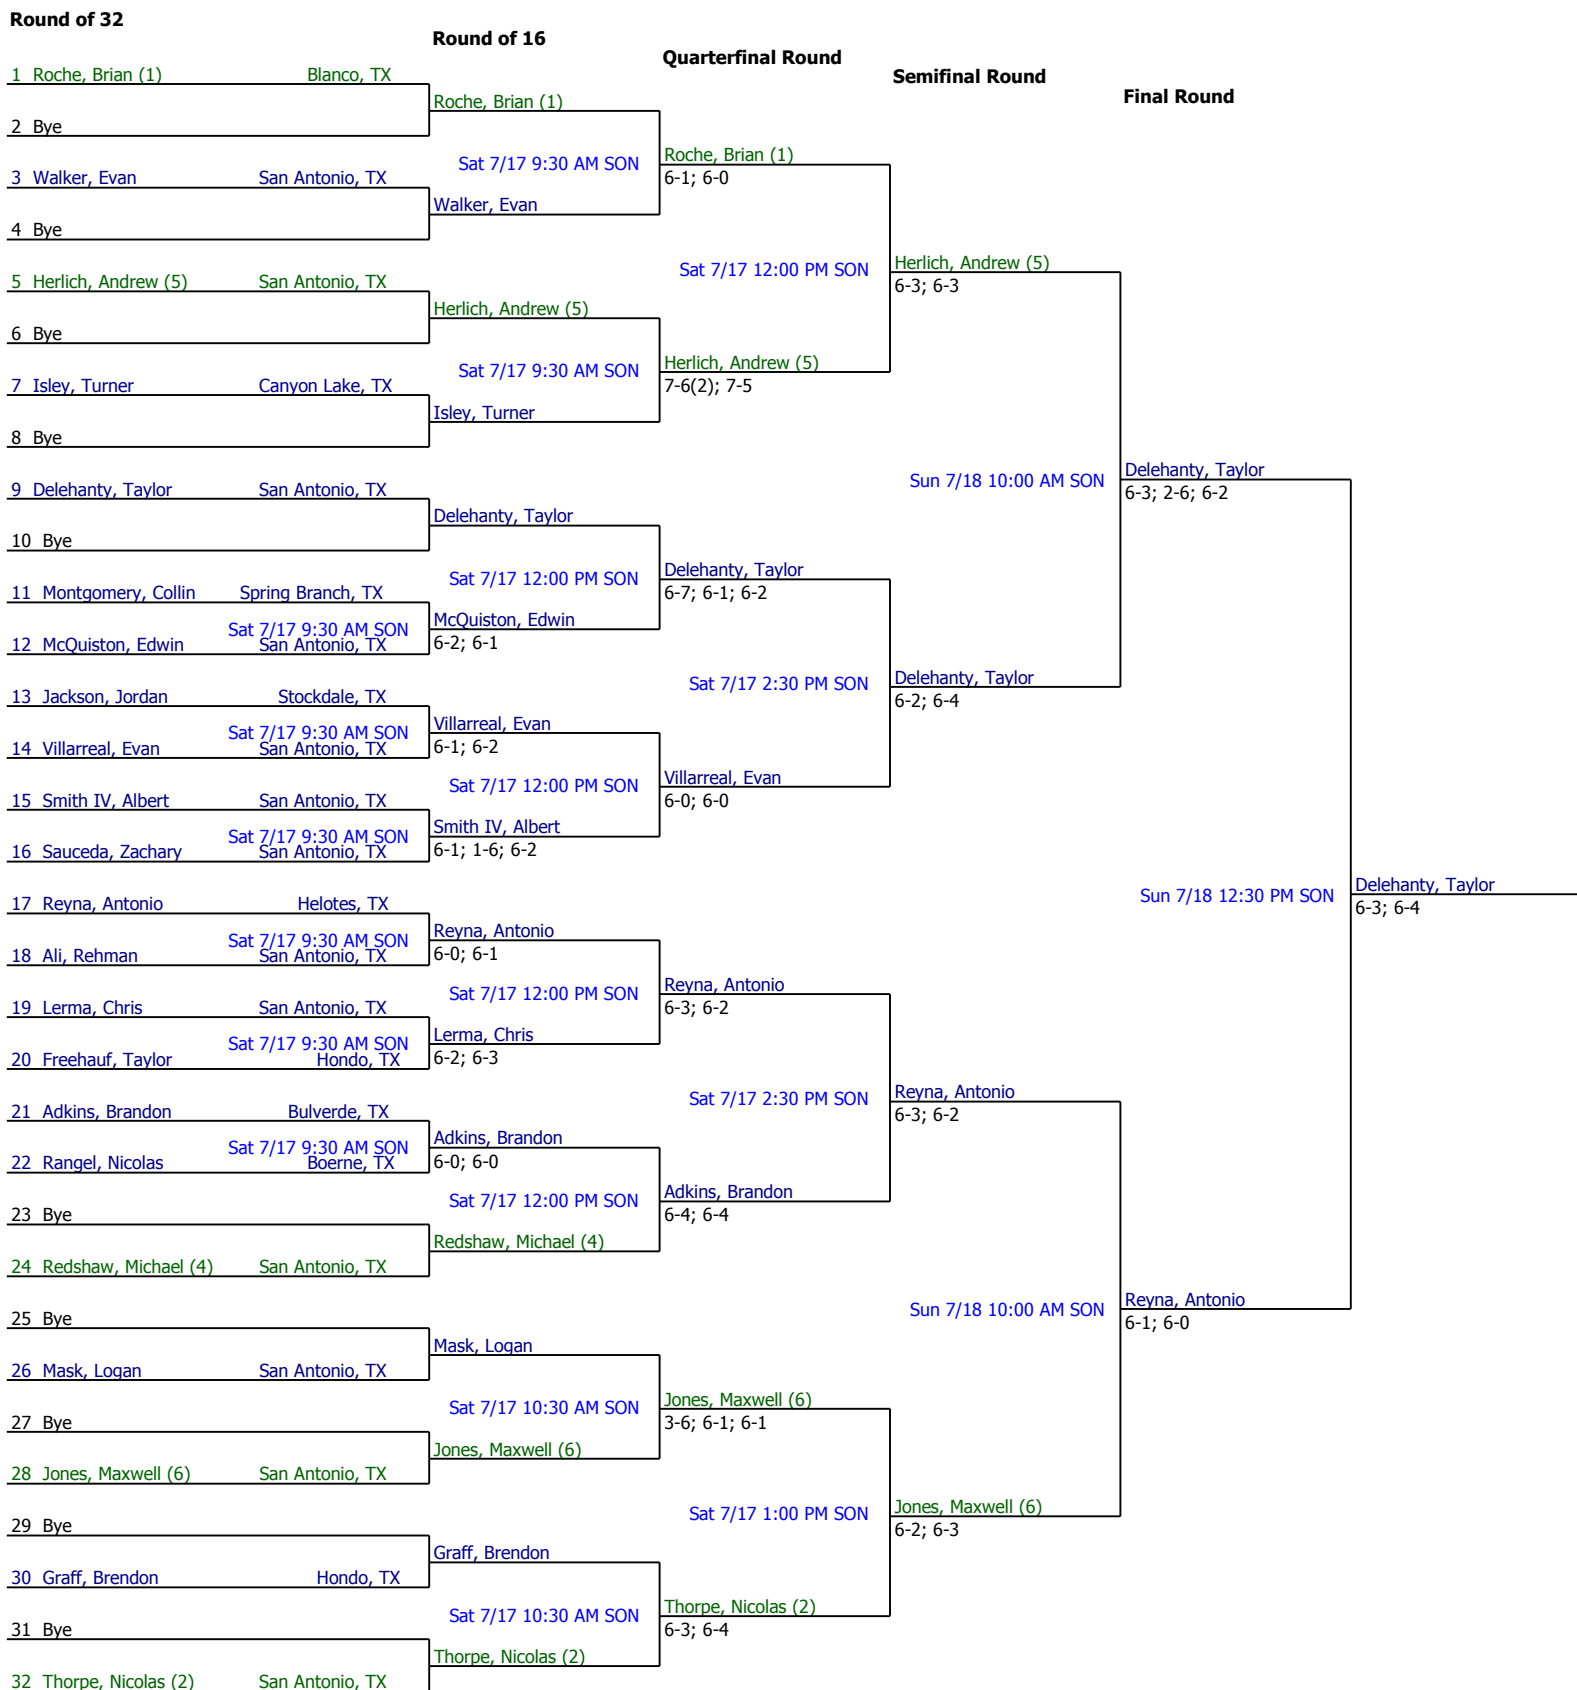

2010 #22 Gran Prix+ 03

Boys 16/18 Singles

Referee's Signature