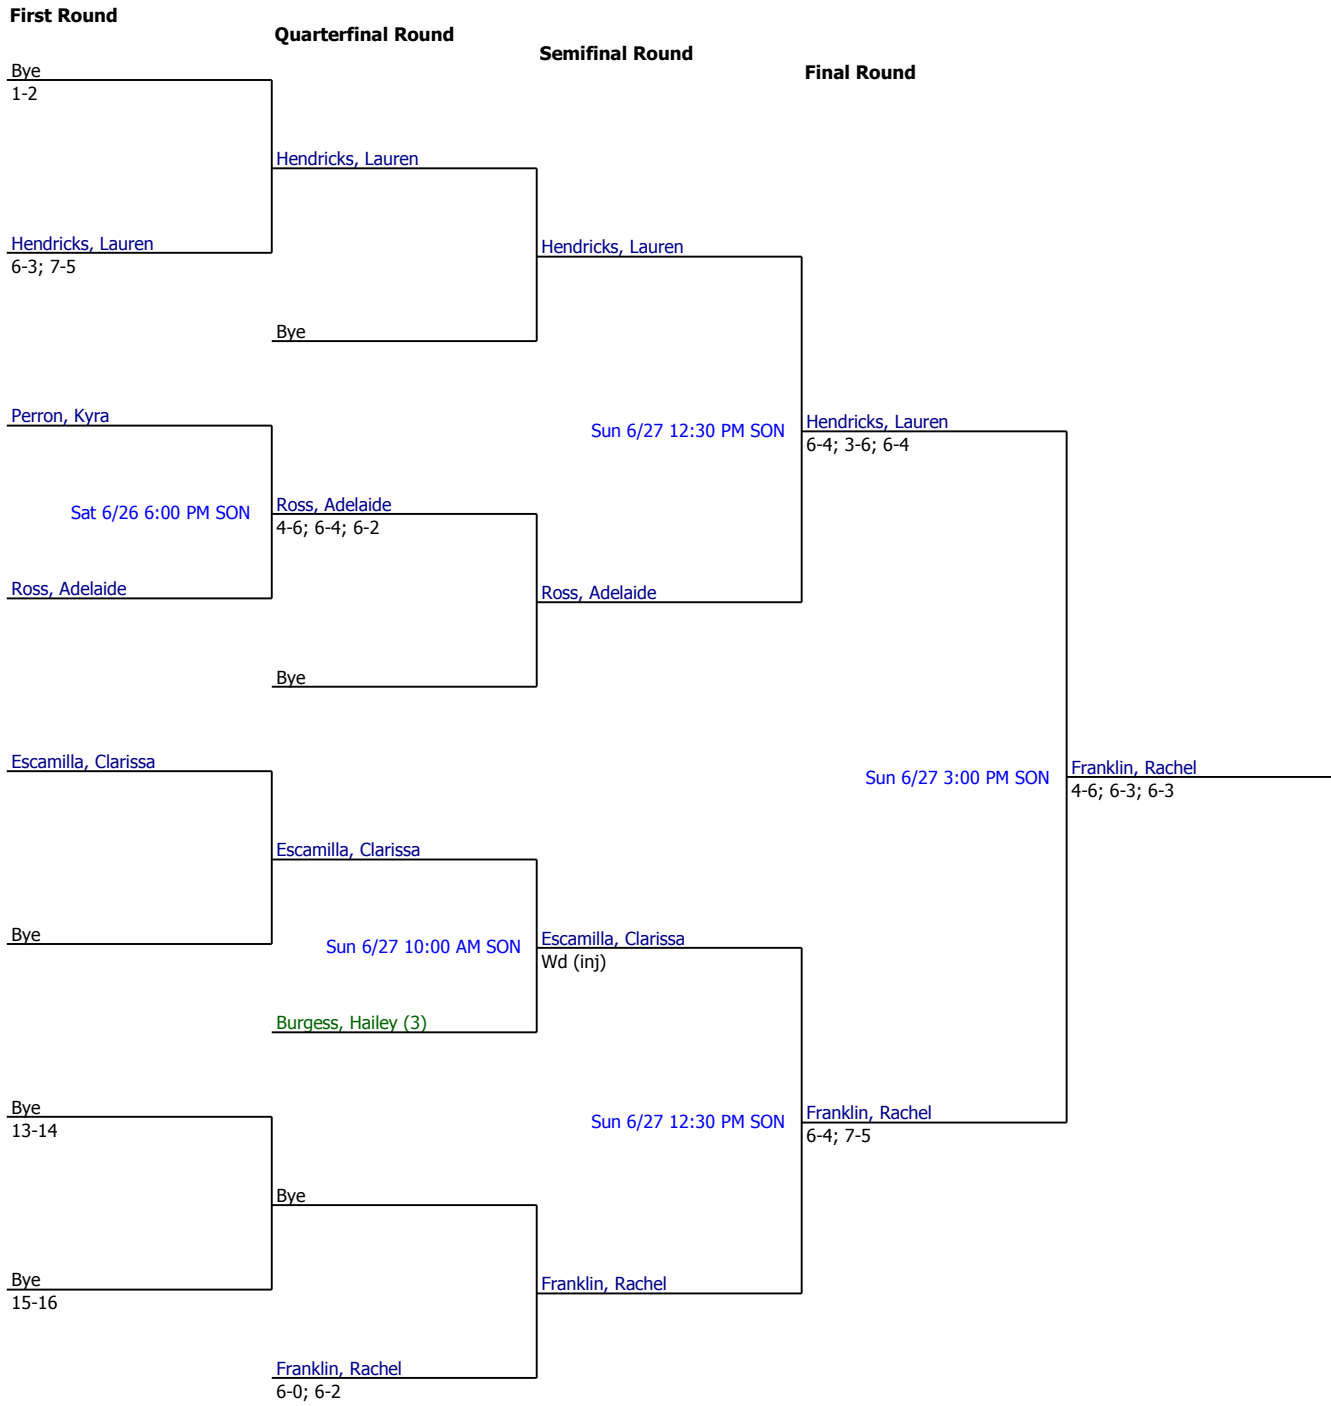

2010 #21 Gran Prix 09

Girls 14 Singles

Referee's Signature

2010 #21 Gran Prix 09

Girls 14 Singles Consolation

Referee's Signature