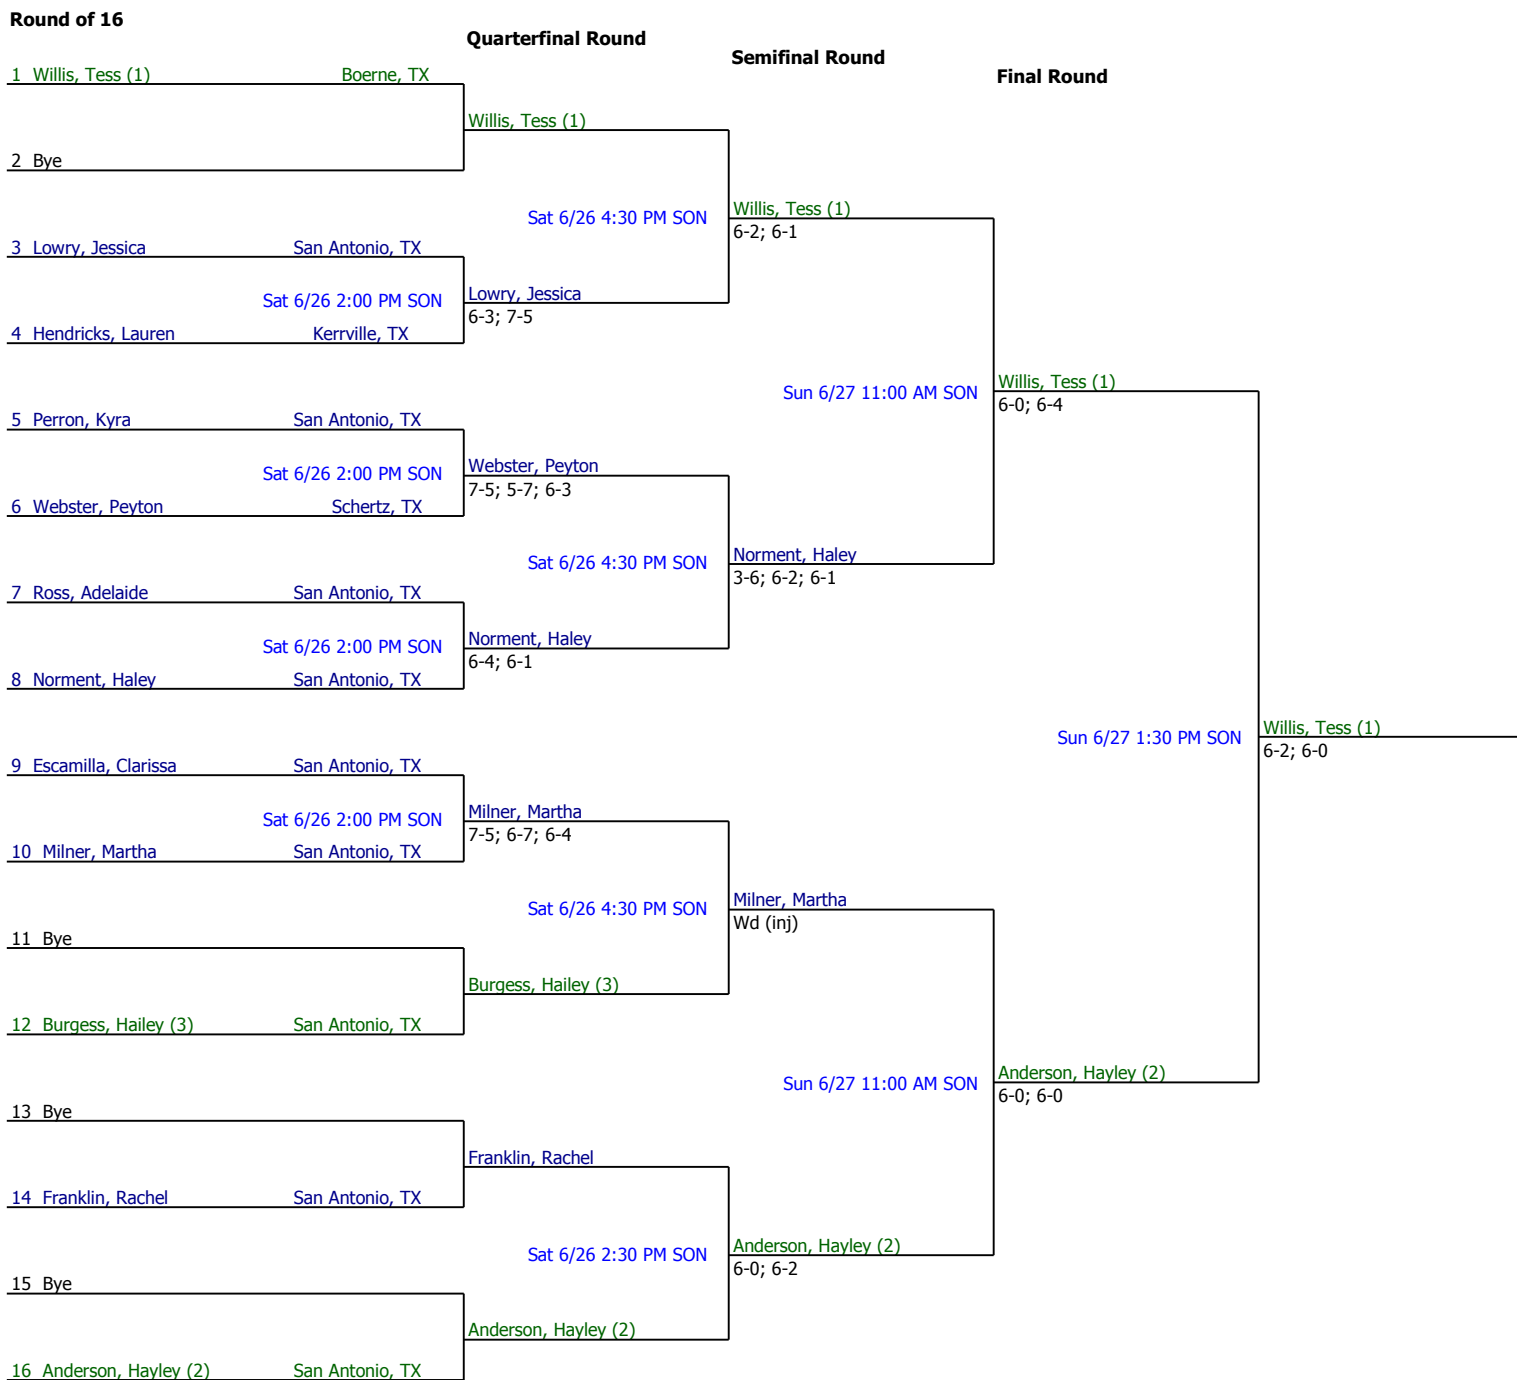

2010 #21 Gran Prix 09

Girls 14 Singles

Referee's Signature

2010 #21 Gran Prix 09

Girls 14 Singles Consolation

Referee's Signature