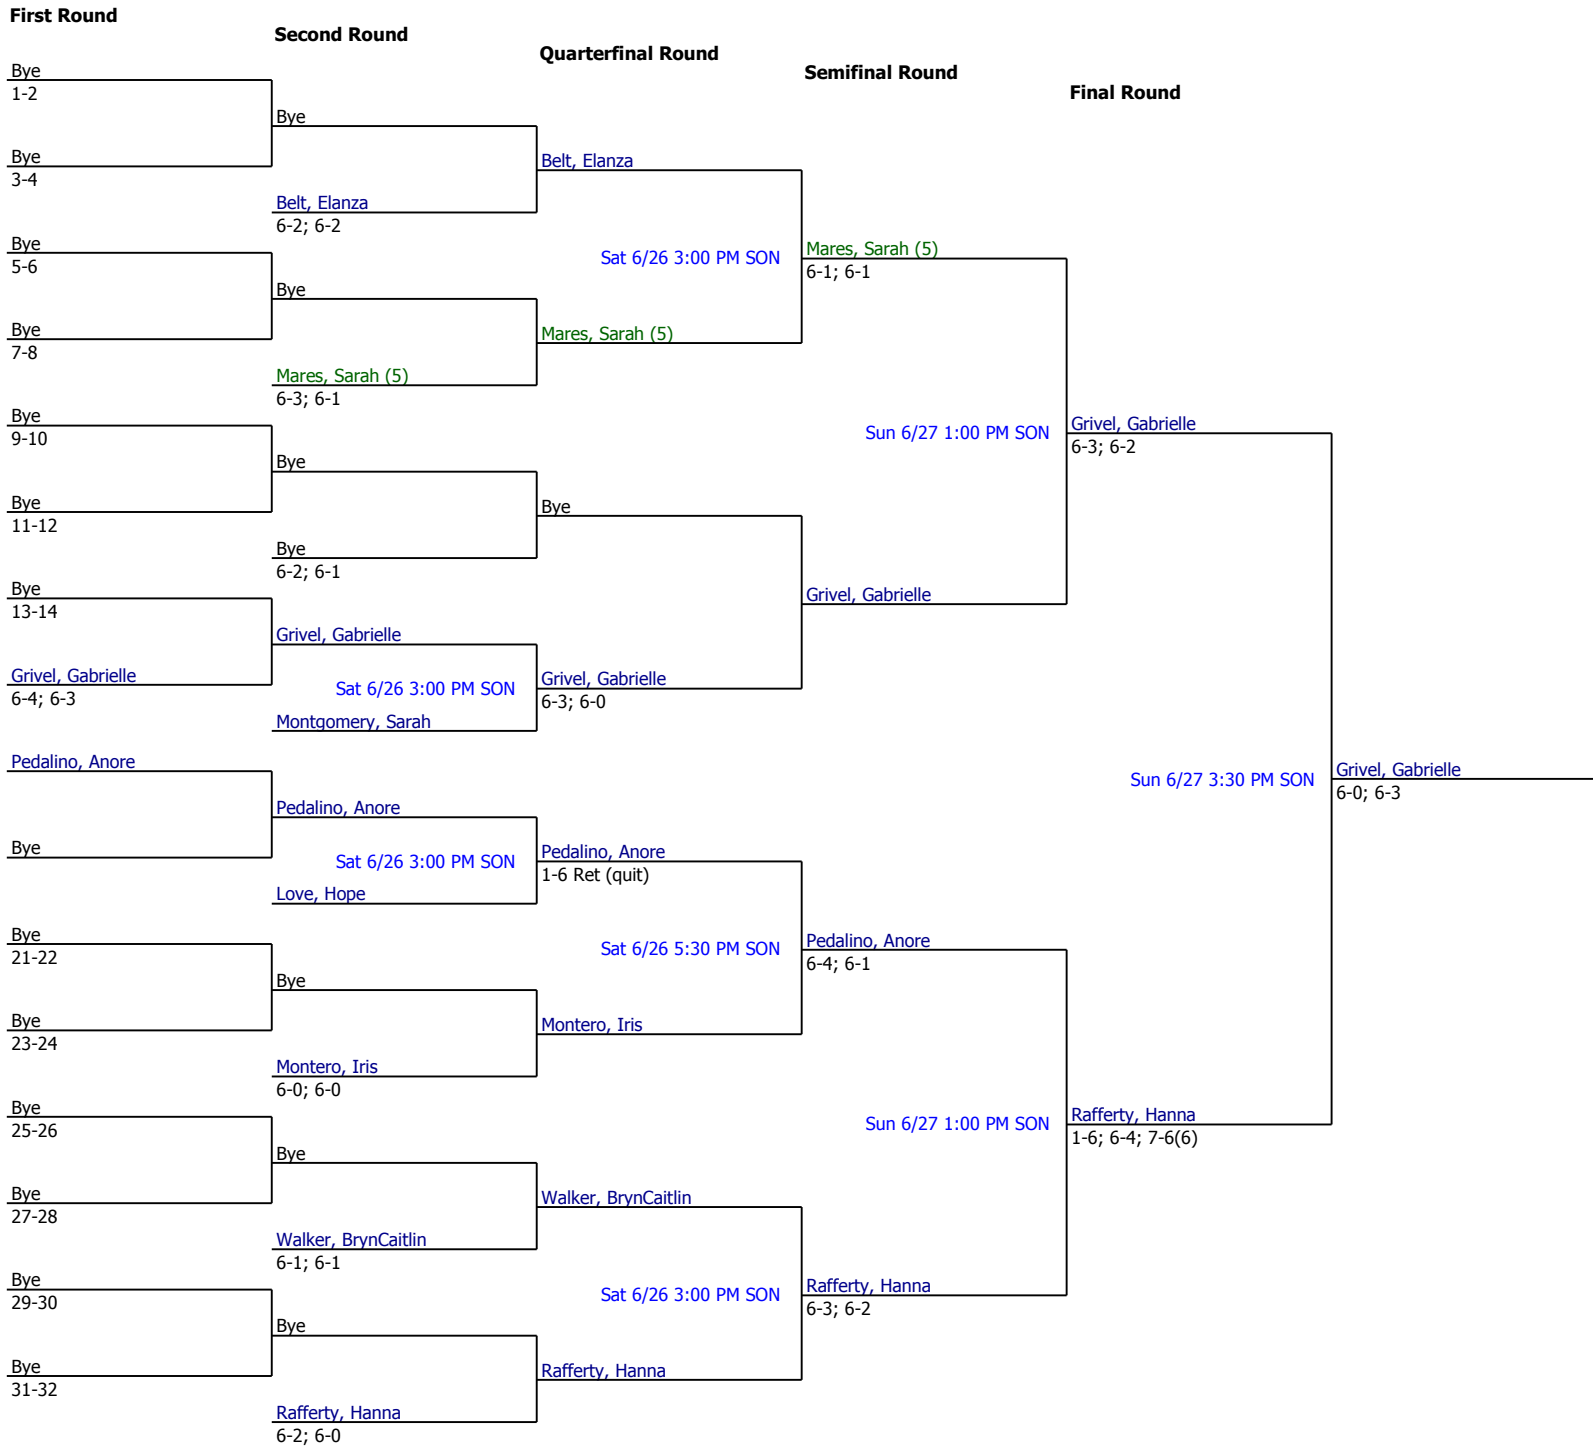

2010 #21 Gran Prix 09

Girls 10/12 Singles

Referee's Signature

2010 #21 Gran Prix 09

Girls 10/12 Singles Consolation

Referee's Signature