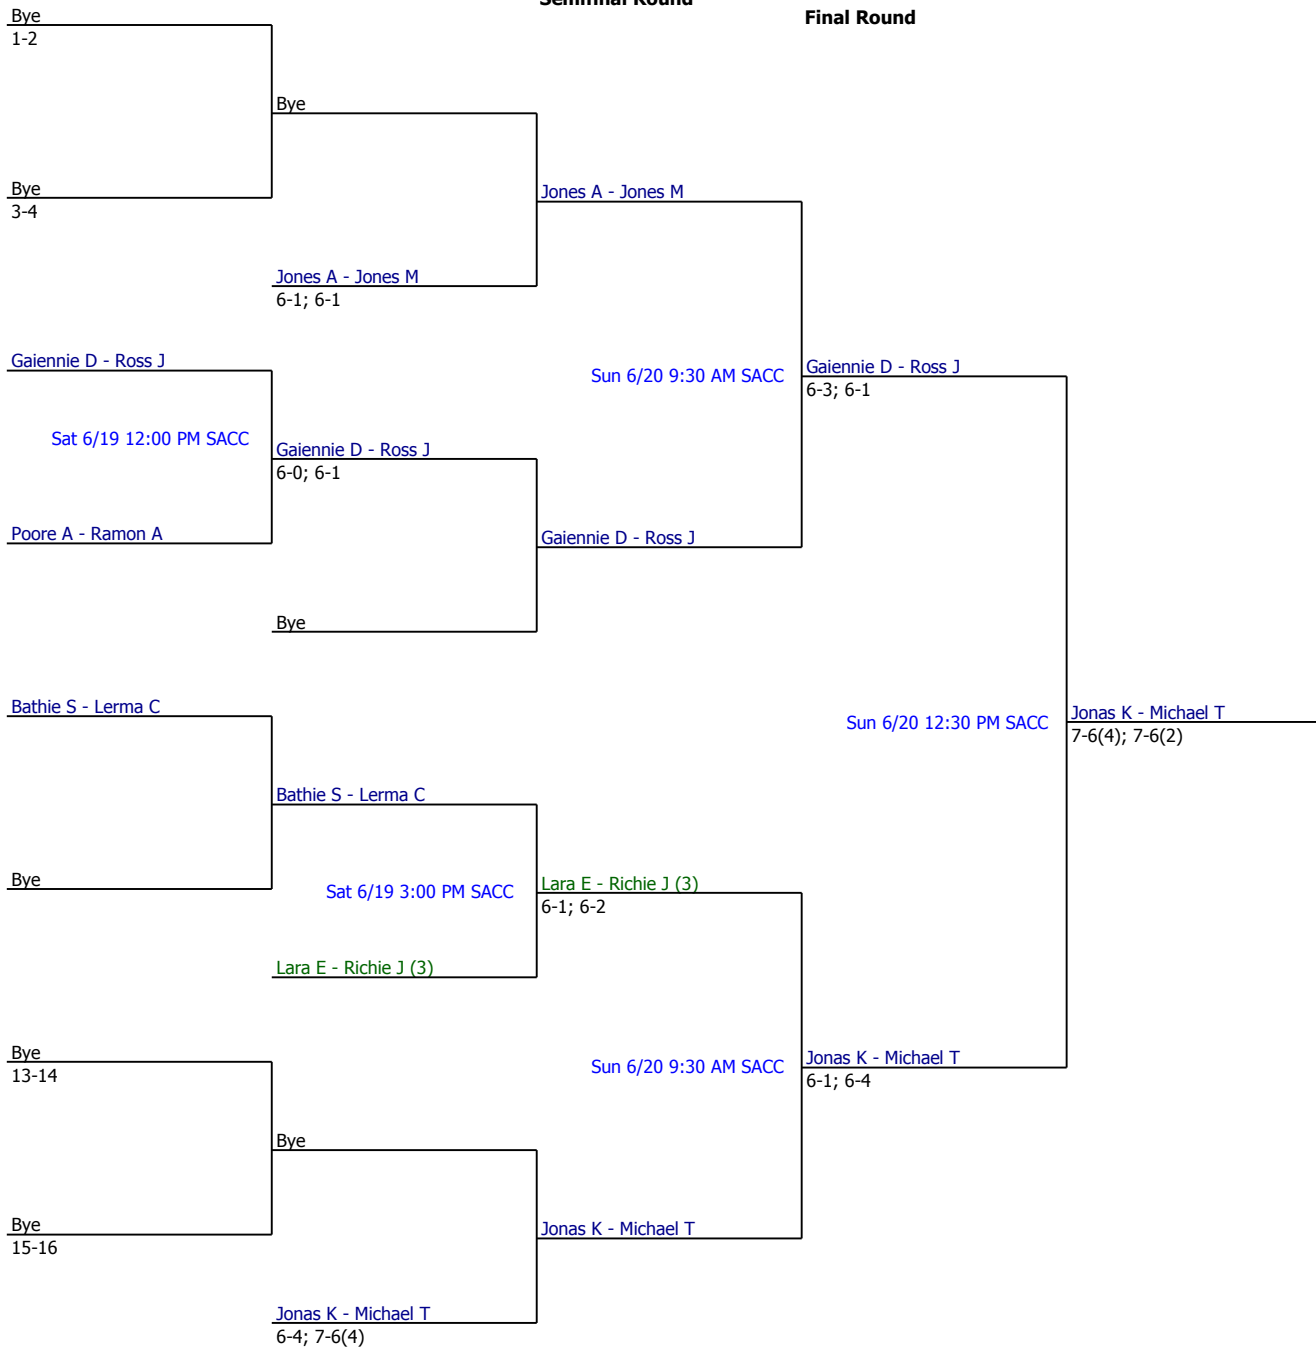

2010 #20 Gran Prix Doubles 05

Boys 16/18 Doubles

Referee's Signature

2010 #20 Gran Prix Doubles 05

Boys 16/18 Doubles Consolation

First Round

Quarterfinal Round

Semifinal Round

Final Round

Referee's Signature