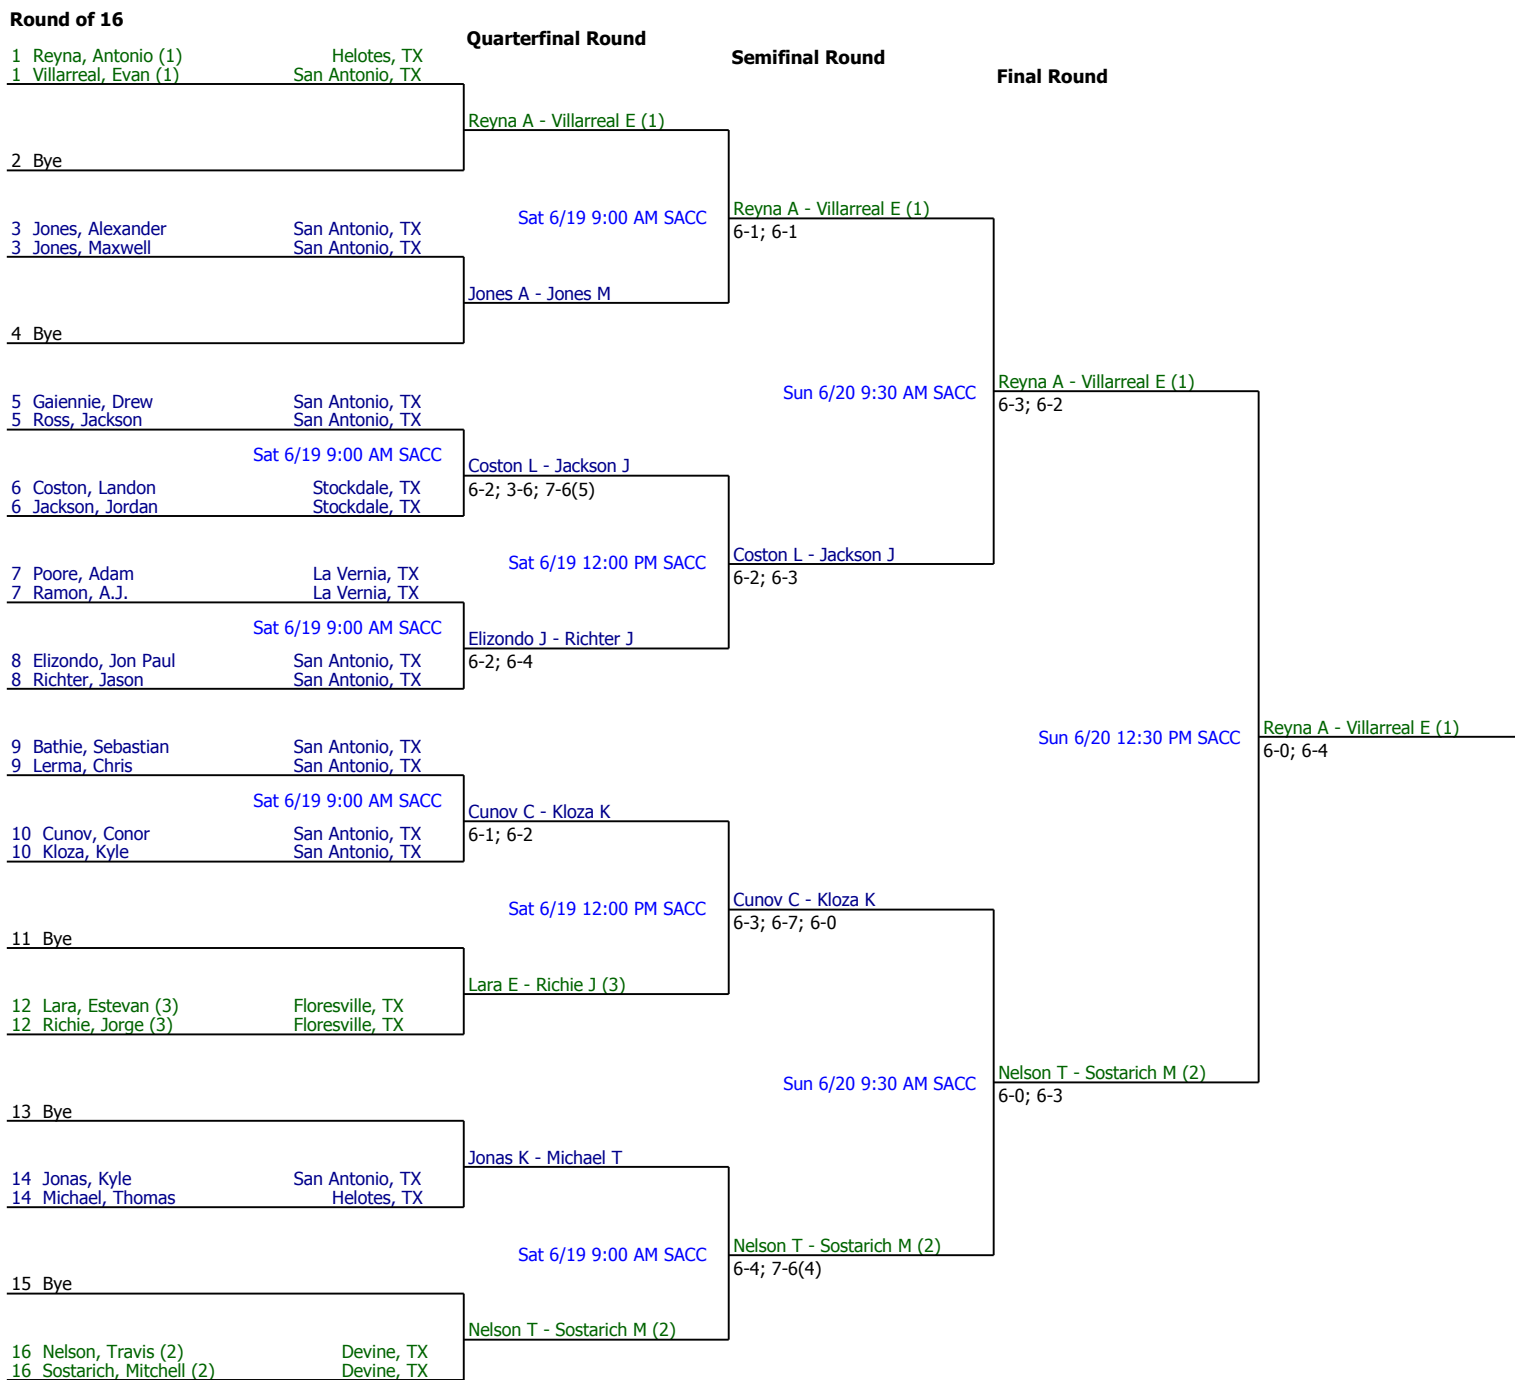

2010 #20 Gran Prix Doubles 05

Boys 16/18 Doubles

Referee's Signature

2010 #20 Gran Prix Doubles 05

Boys 16/18 Doubles Consolation

First Round

Quarterfinal Round

Semifinal Round

Final Round

Referee's Signature