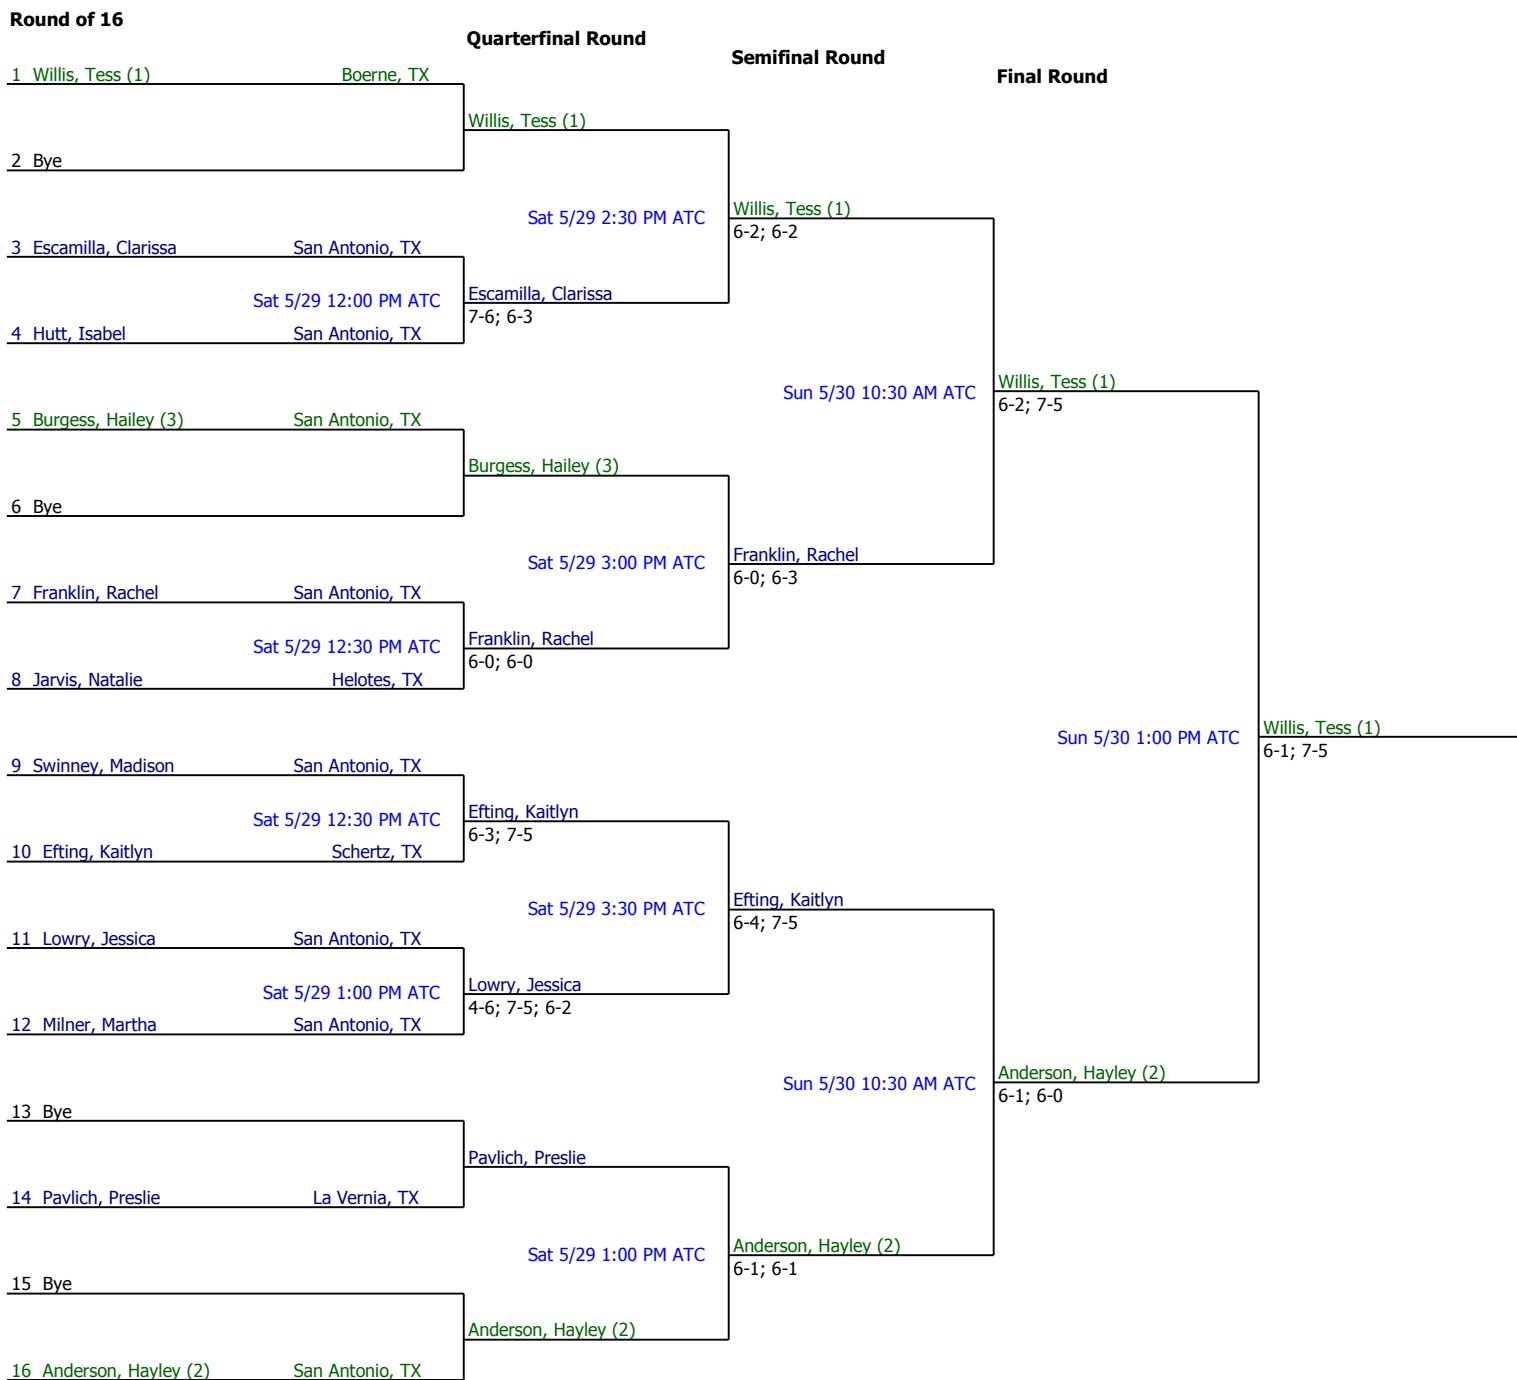

2010 #19 Gran Prix 08

Girls 14 Singles

Referee's Signature

2010 #19 Gran Prix 08

Girls 14 Singles Consolation

Referee's Signature