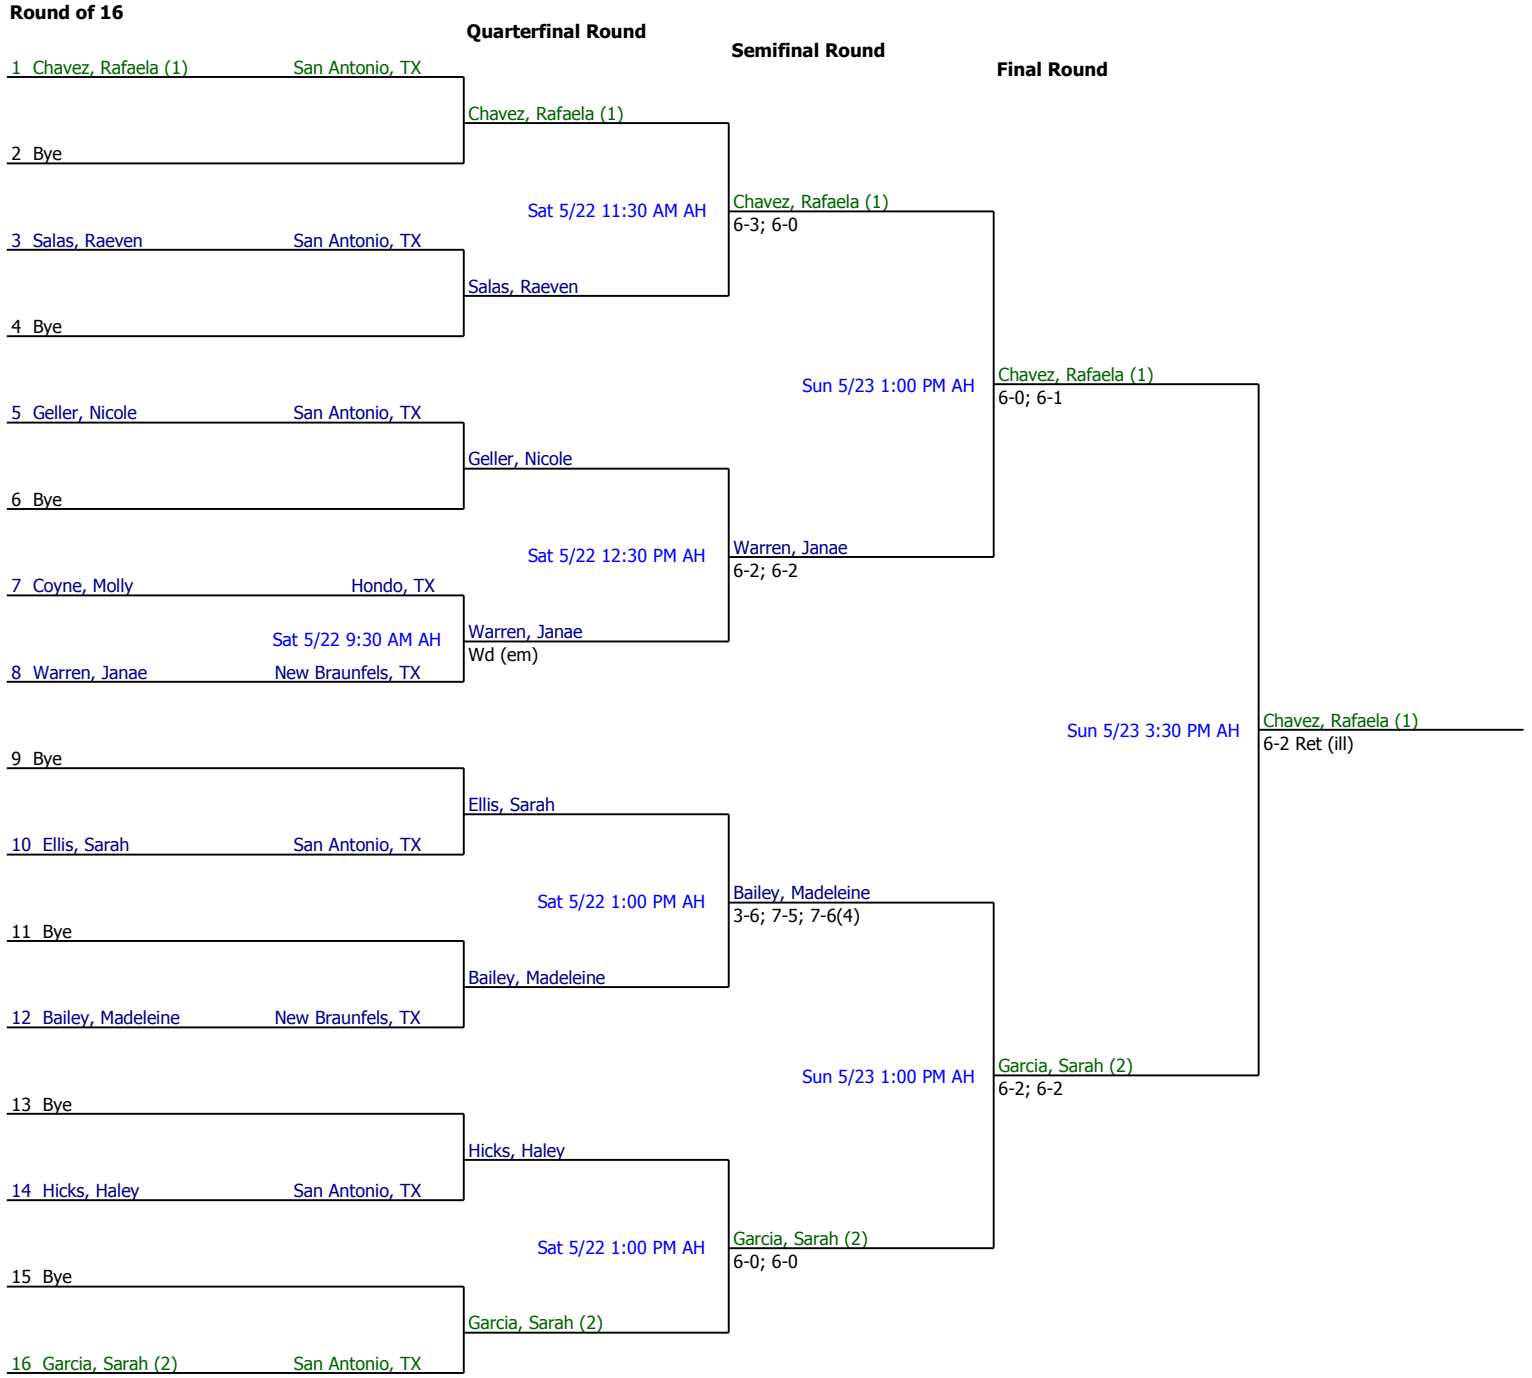

2010 #18 Gran Prix+ 02

Girls 16/18 Singles

Referee's Signature