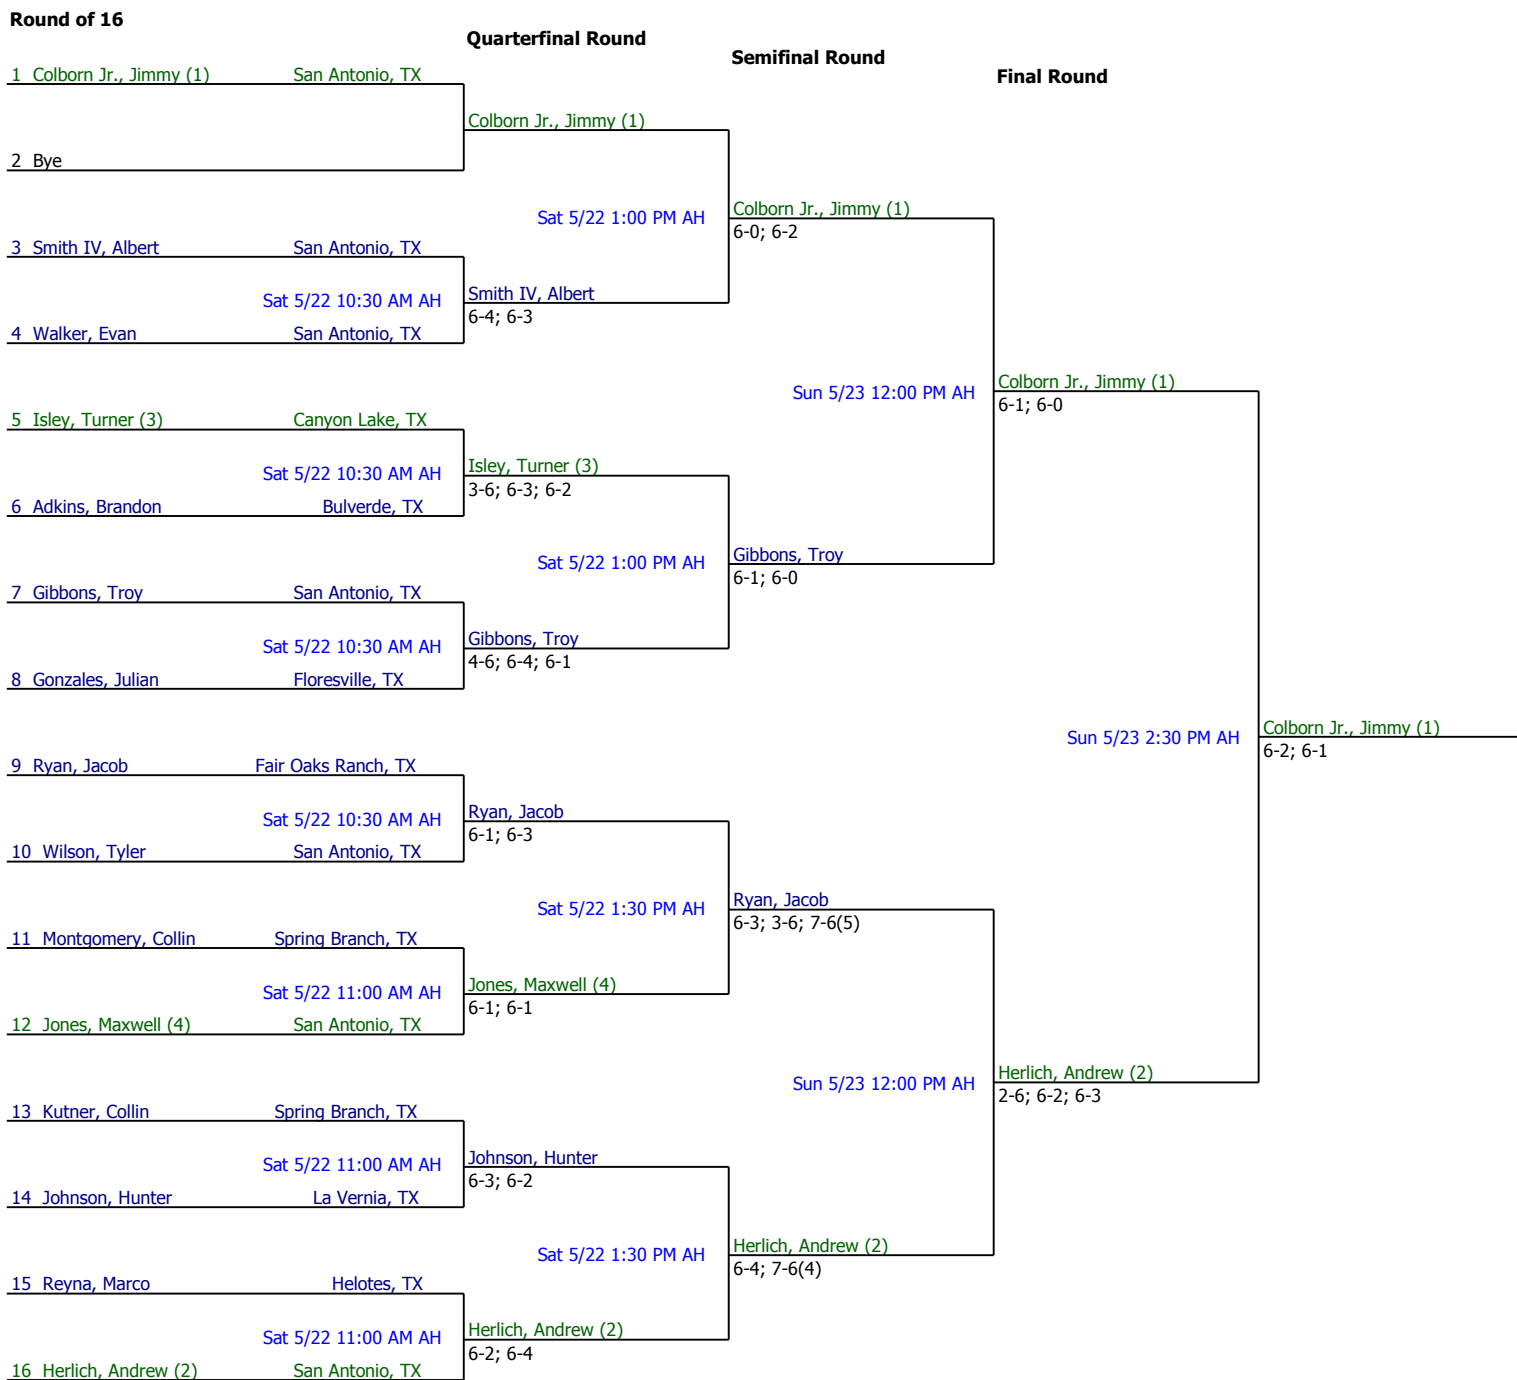

2010 #18 Gran Prix+ 02

Boys 16/18 Singles

Referee's Signature

2010 #18 Gran Prix+ 02

Boys 16/18 Singles Consolation

First Round

Quarterfinal Round

Semifinal Round

Final Round

Referee's Signature