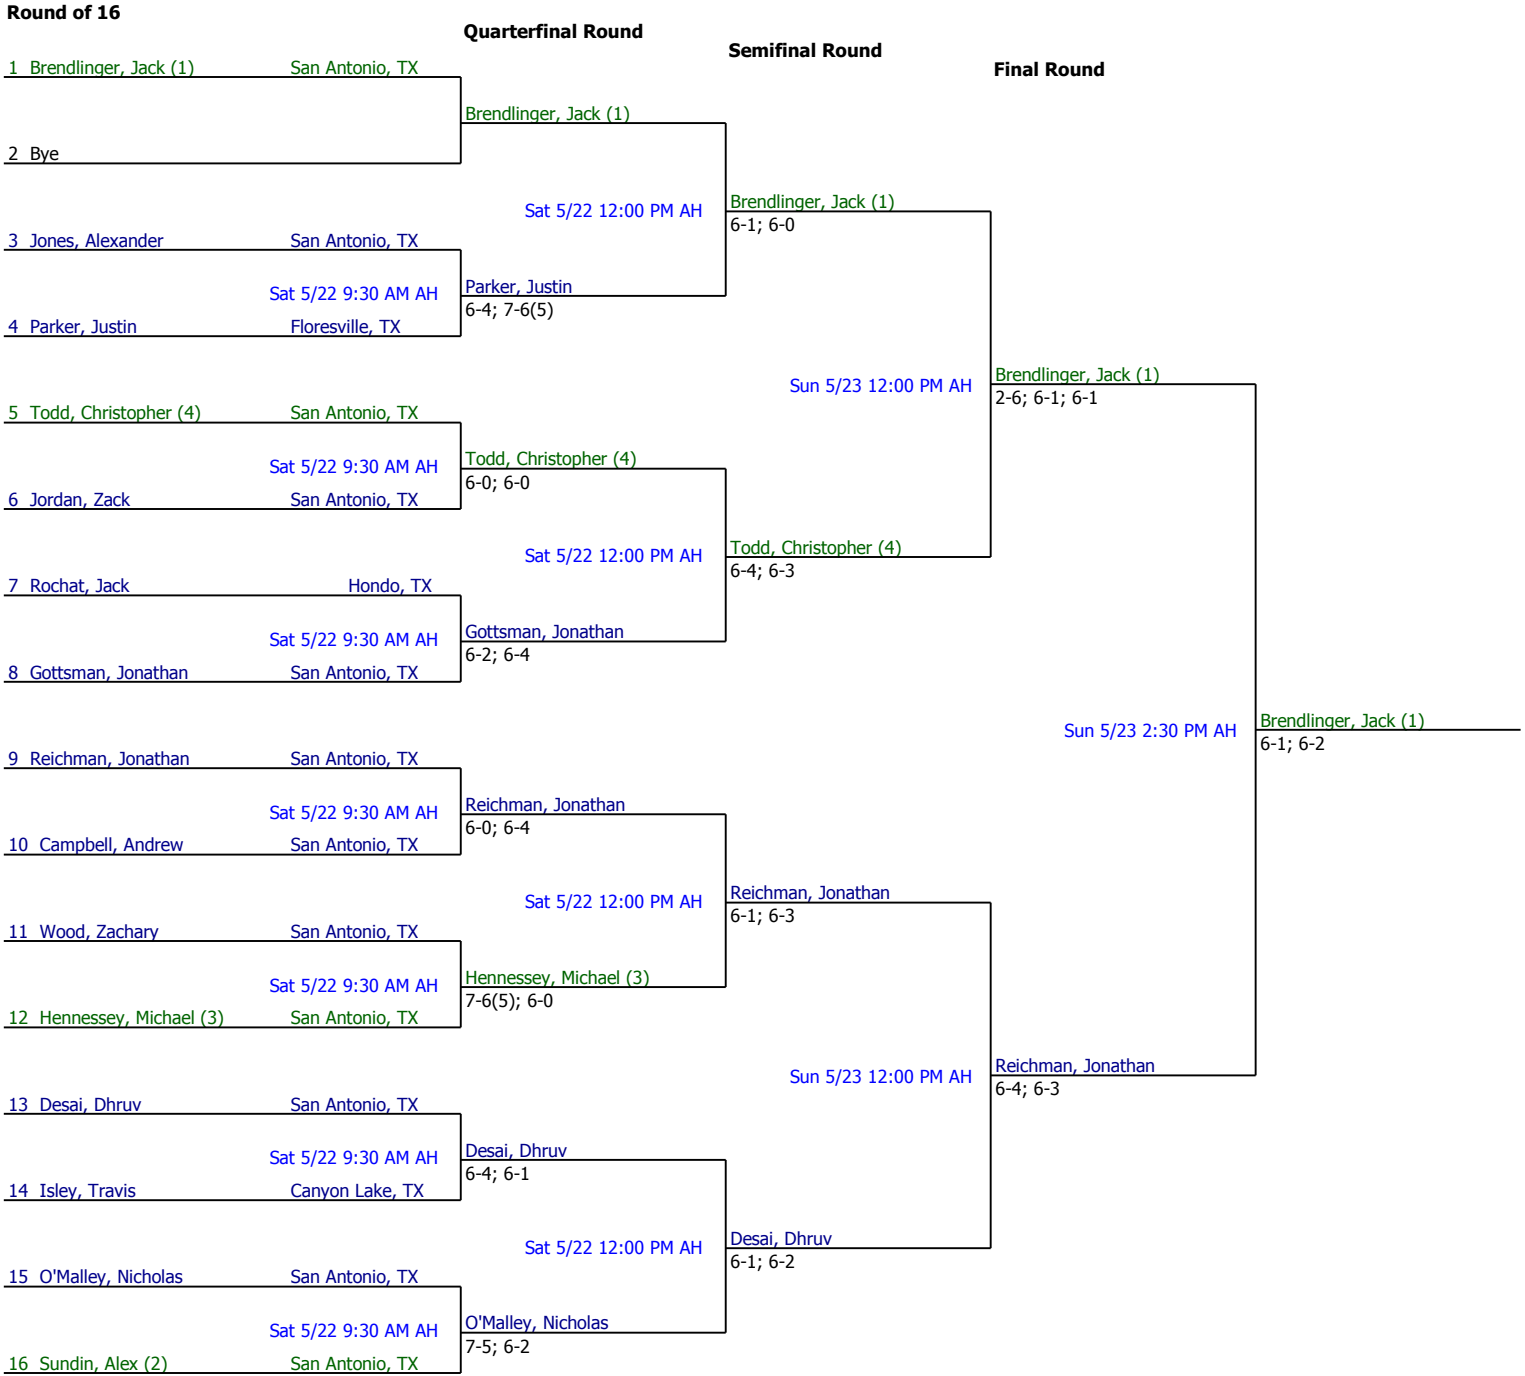

2010 #18 Gran Prix+ 02

Boys 14 Singles

Referee's Signature

2010 #18 Gran Prix+ 02

Boys 14 Singles Consolation

Referee's Signature