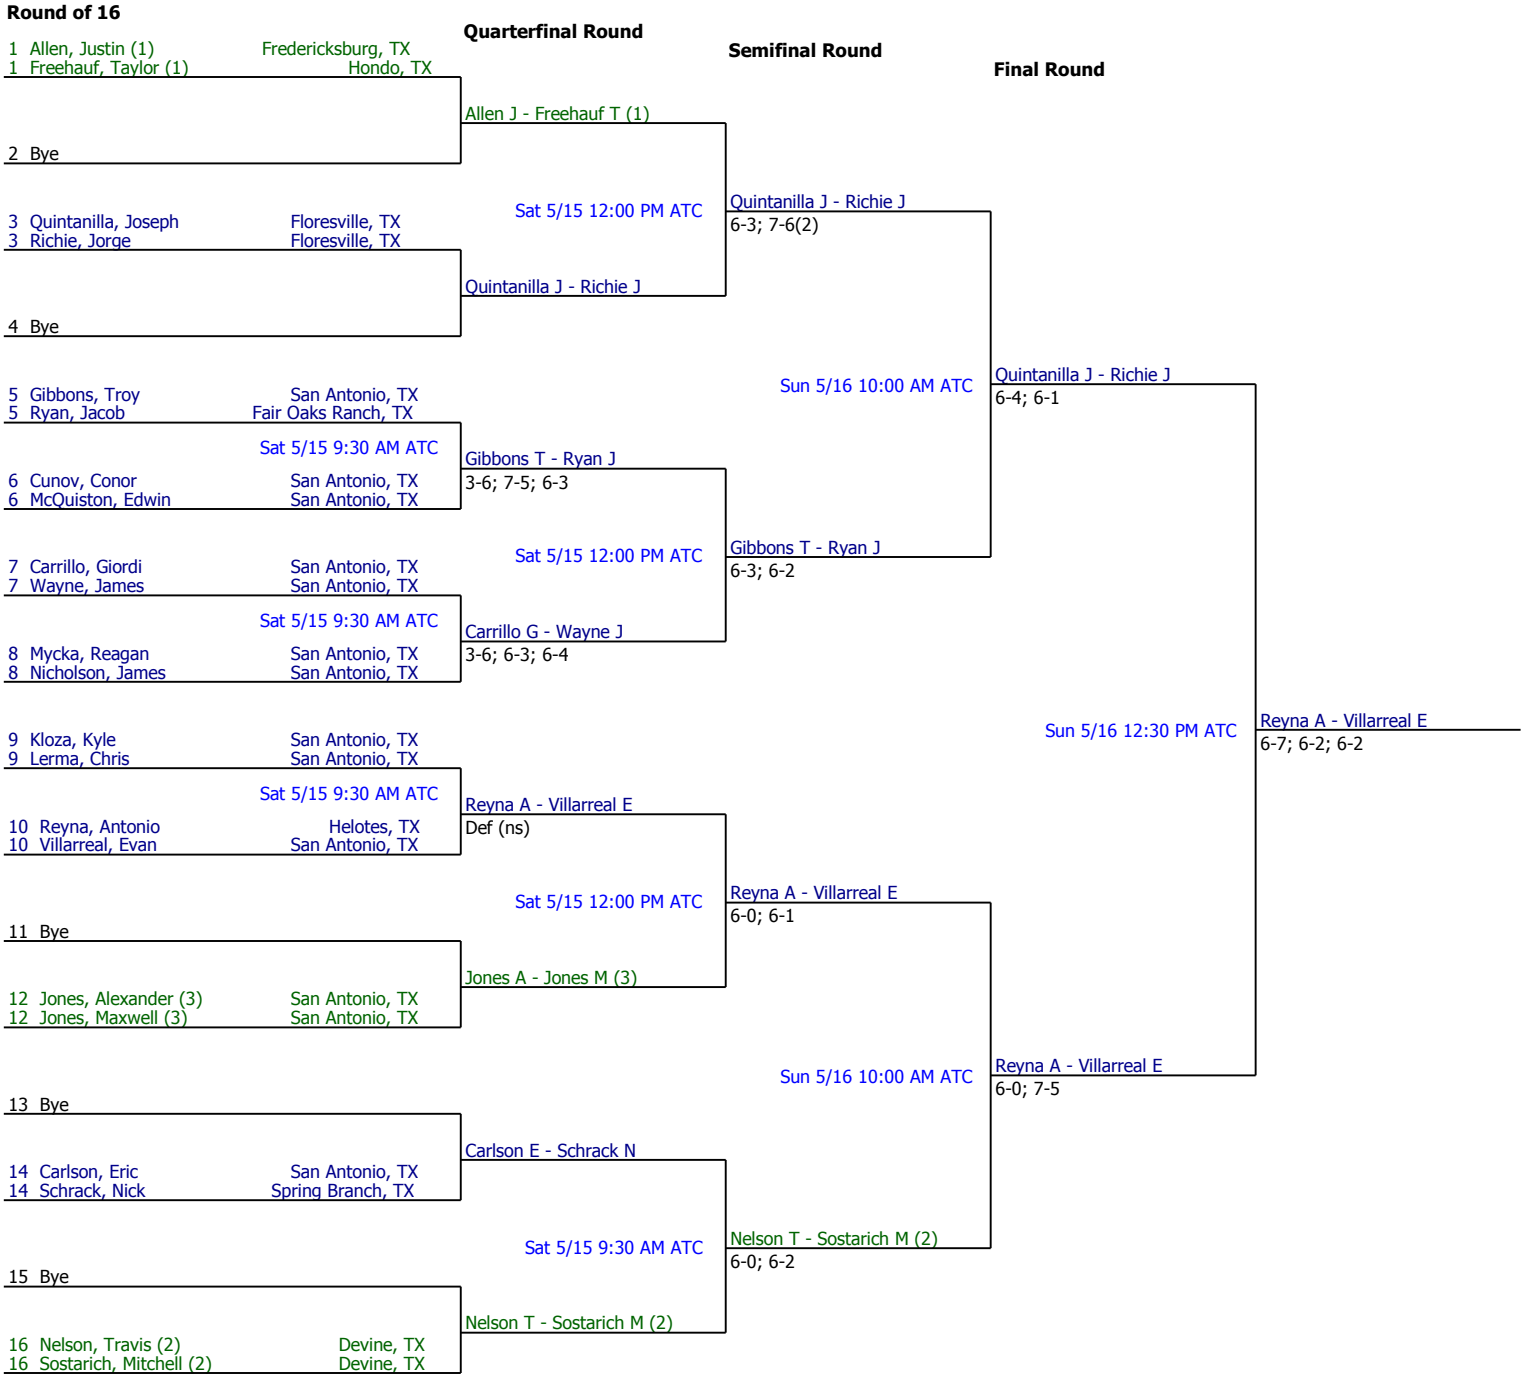

2010 #17 Gran Prix Doubles 04

Boys 16/18 Doubles

Referee's Signature

2010 #17 Gran Prix Doubles 04

Boys 16/18 Doubles Consolation

Referee's Signature