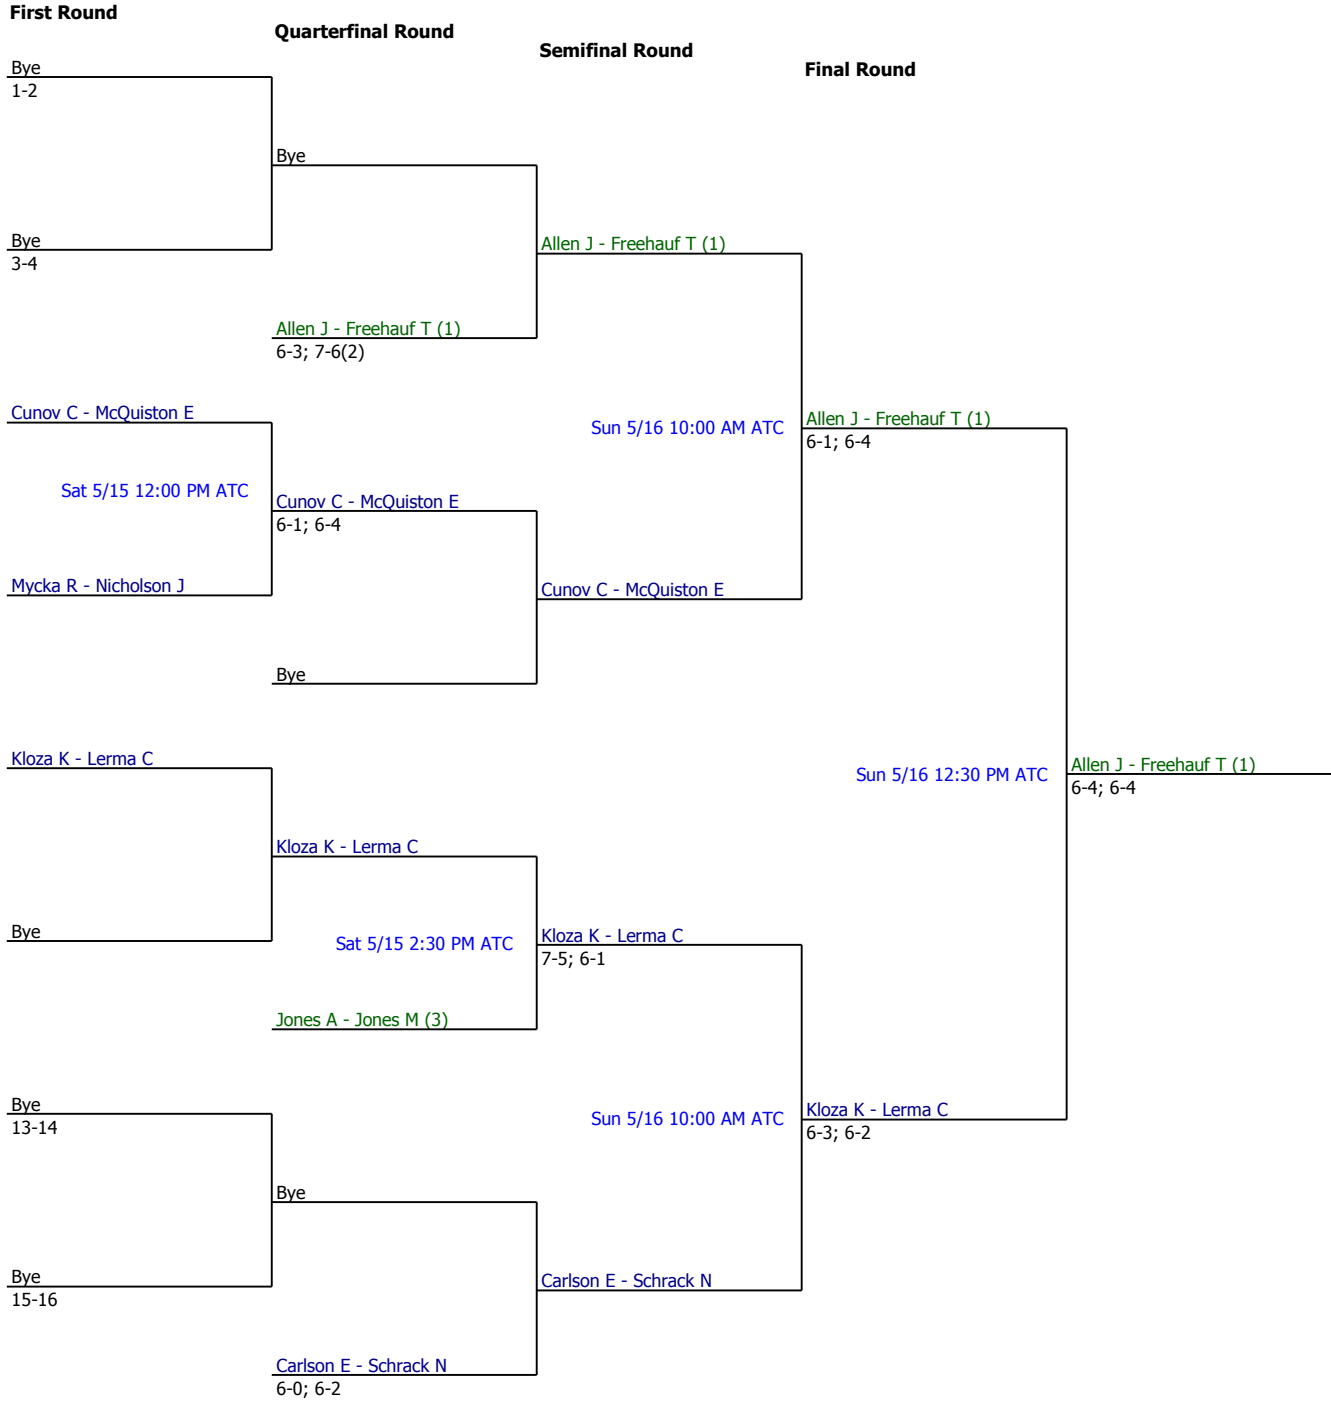

2010 #17 Gran Prix Doubles 04

Boys 16/18 Doubles

Referee's Signature

2010 #17 Gran Prix Doubles 04

Boys 16/18 Doubles Consolation

Referee's Signature