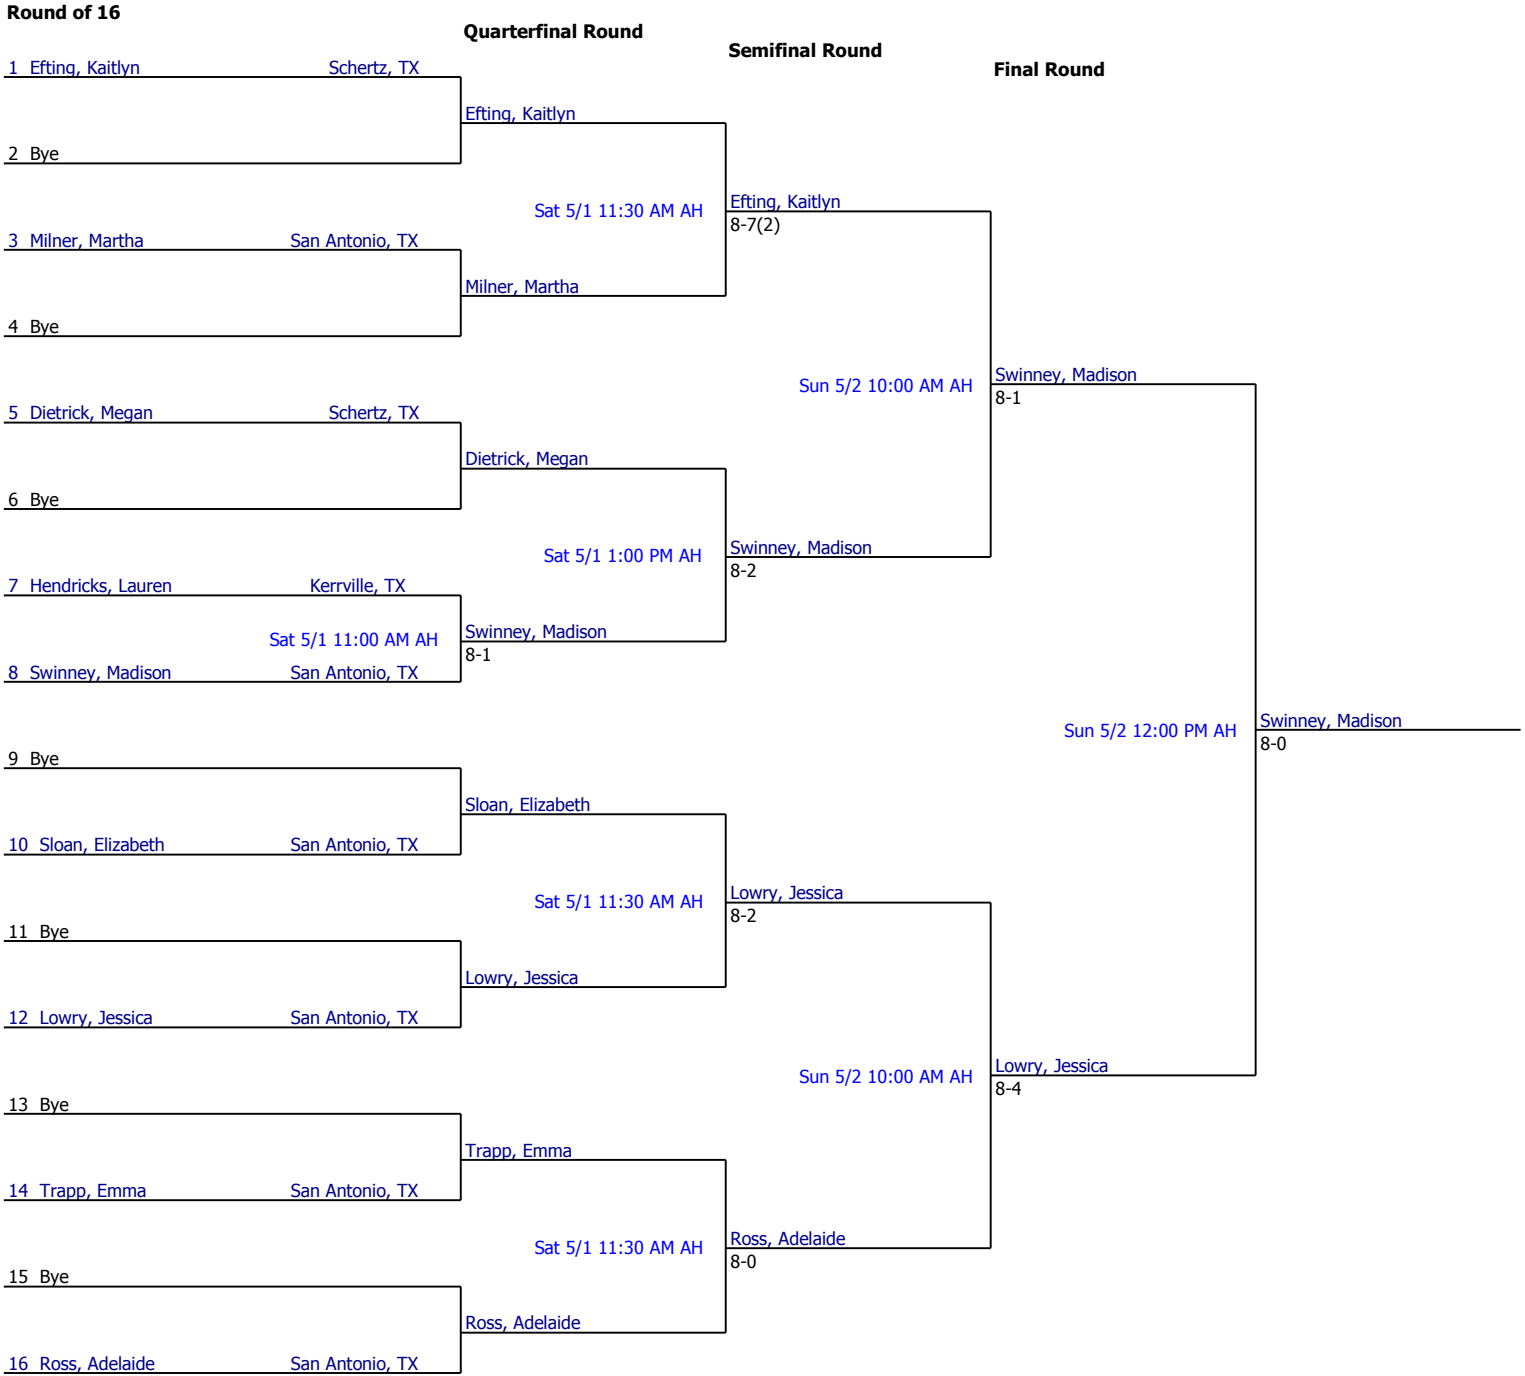

2010 #16 Gran Prix INTRO 04

Girls 14/16 Singles

Referee's Signature

2010 #16 Gran Prix INTRO 04

Girls 14/16 Singles Consolation

First Round

Quarterfinal Round

Semifinal Round

Final Round

Referee's Signature