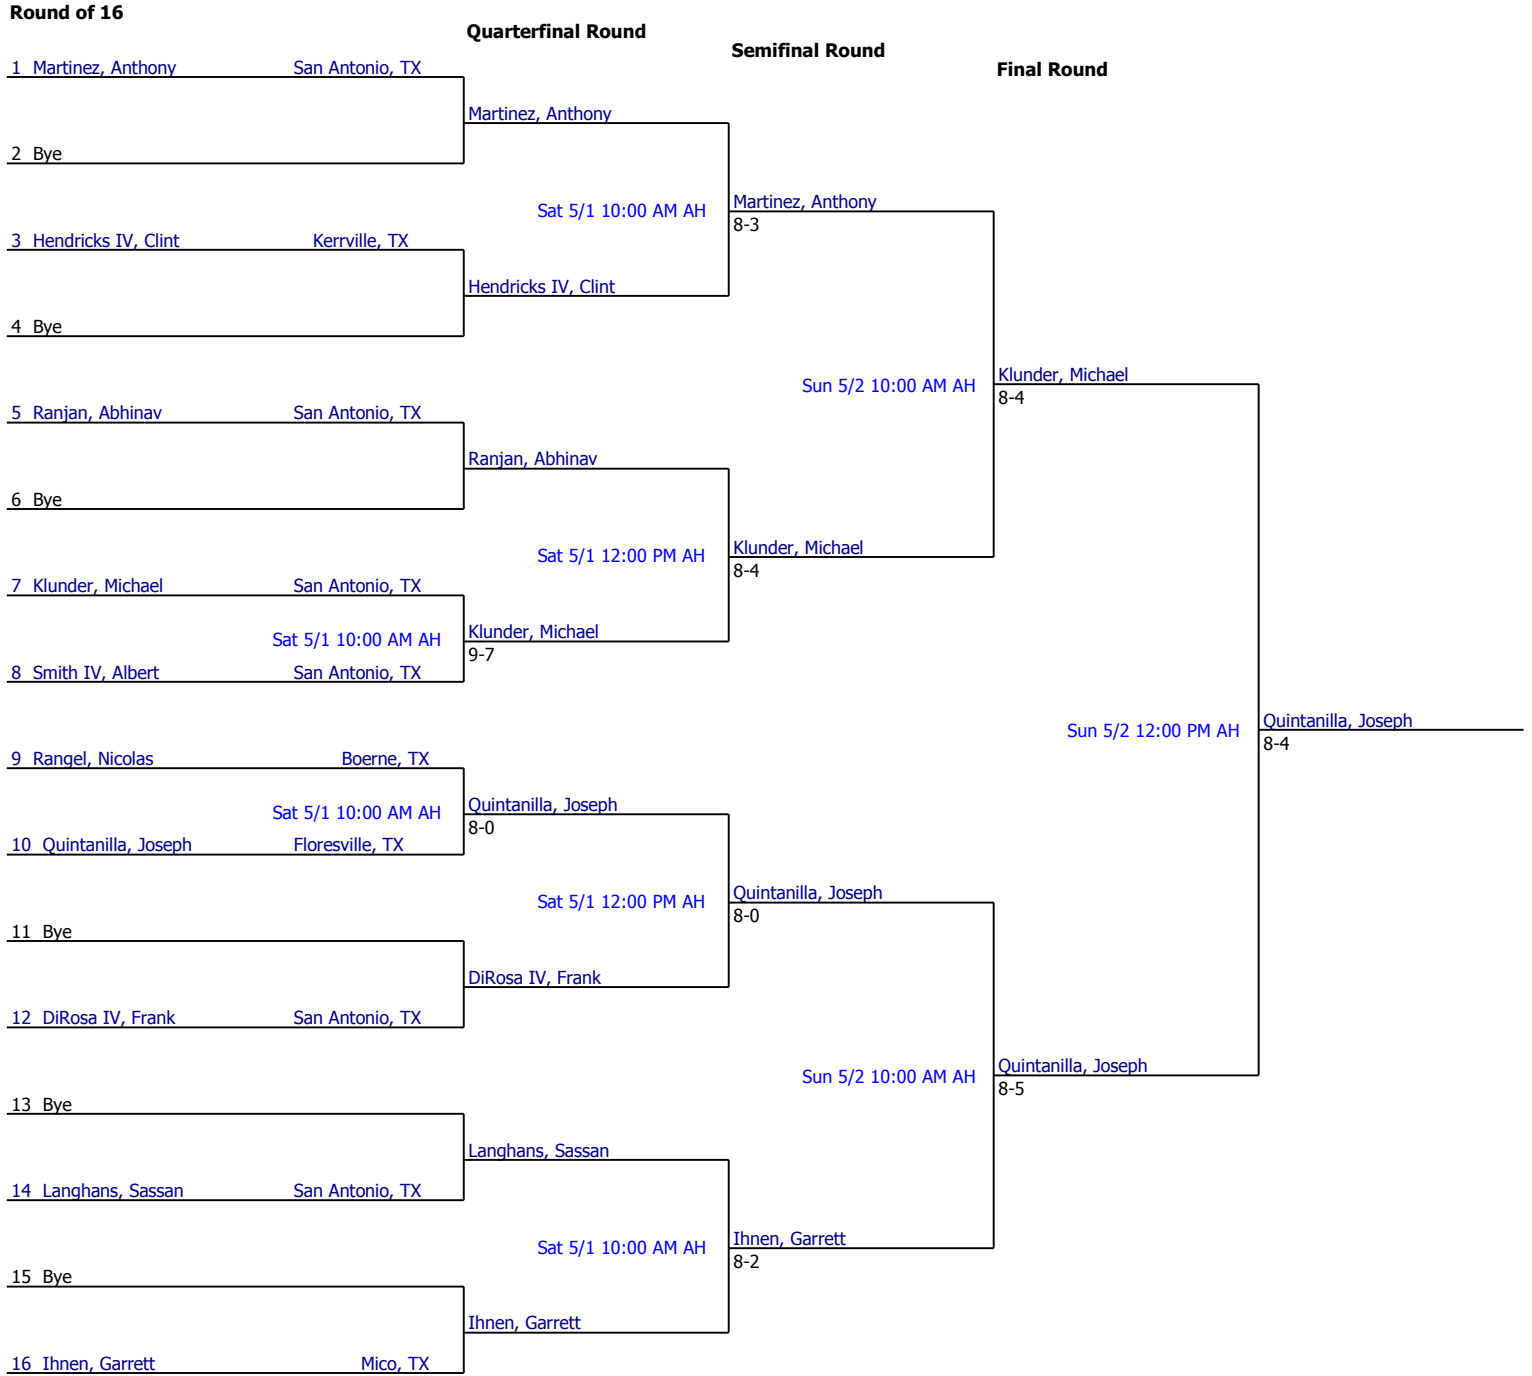

2010 #16 Gran Prix INTRO 04

Boys 16/18 Singles

Referee's Signature

2010 #16 Gran Prix INTRO 04

Boys 16/18 Singles Consolation

First Round

Quarterfinal Round

Semifinal Round

Final Round

Referee's Signature