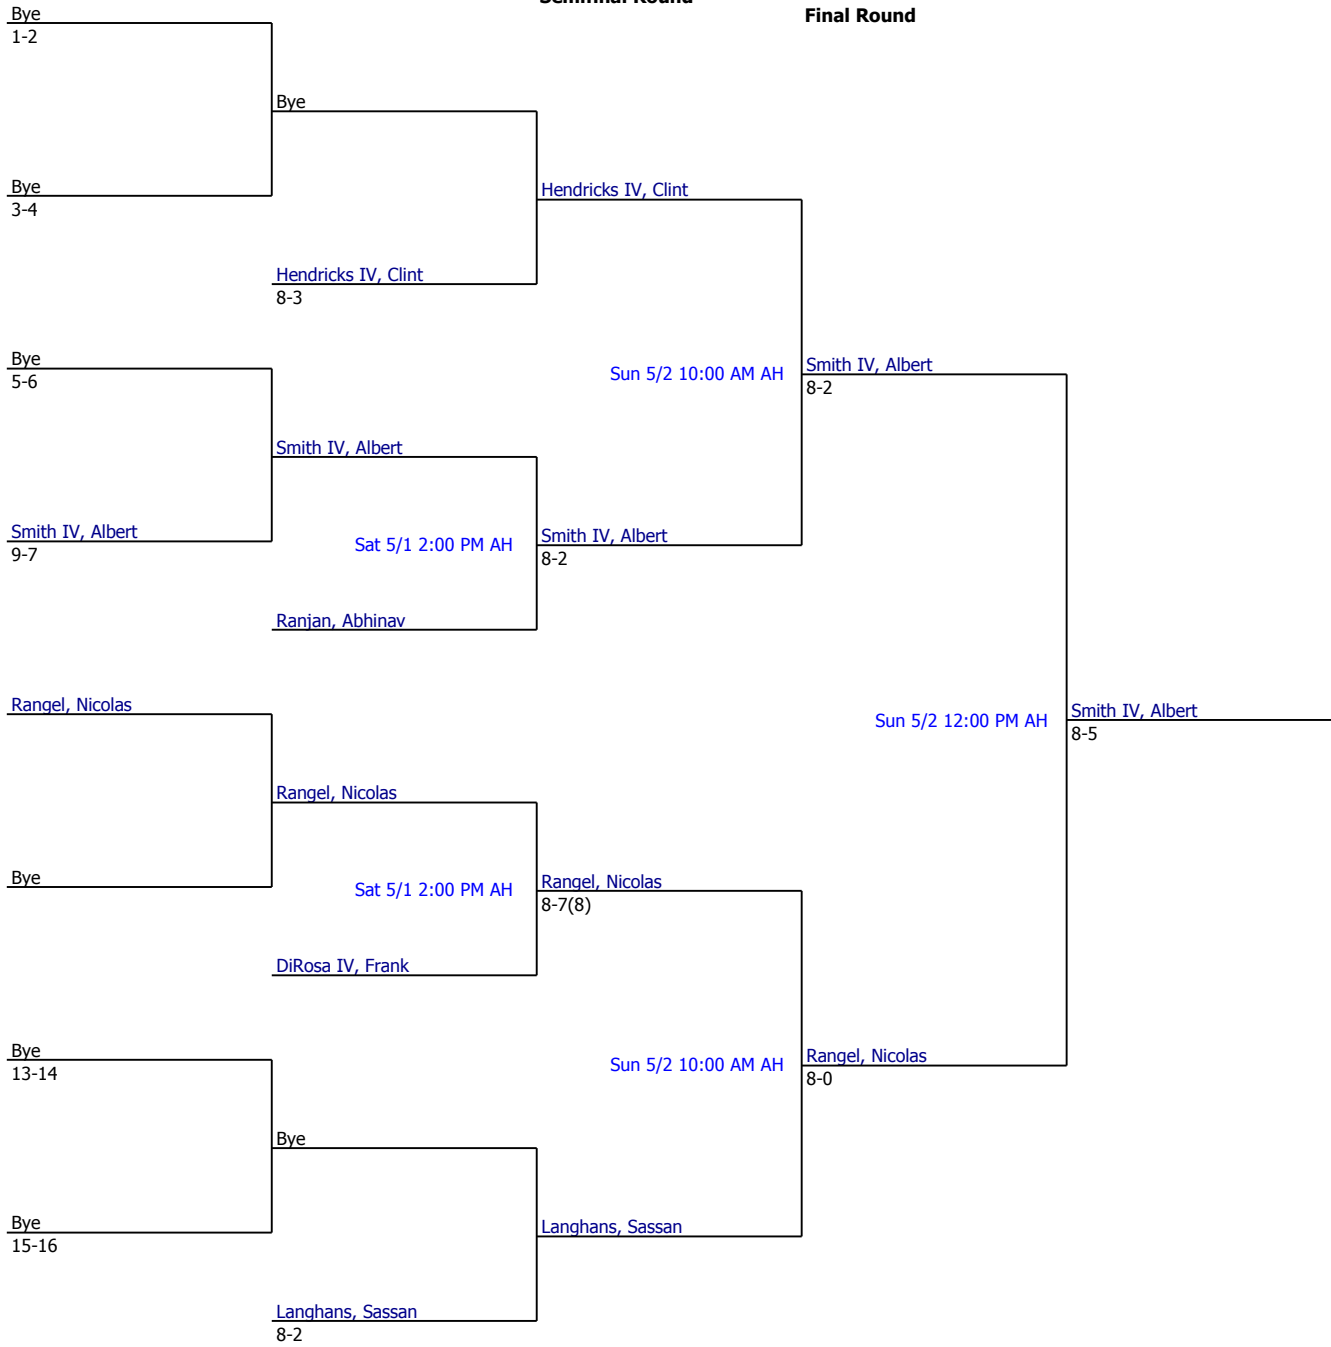

2010 #16 Gran Prix INTRO 04

Boys 16/18 Singles Consolation

First Round

Quarterfinal Round

Semifinal Round

Final Round

Referee's Signature