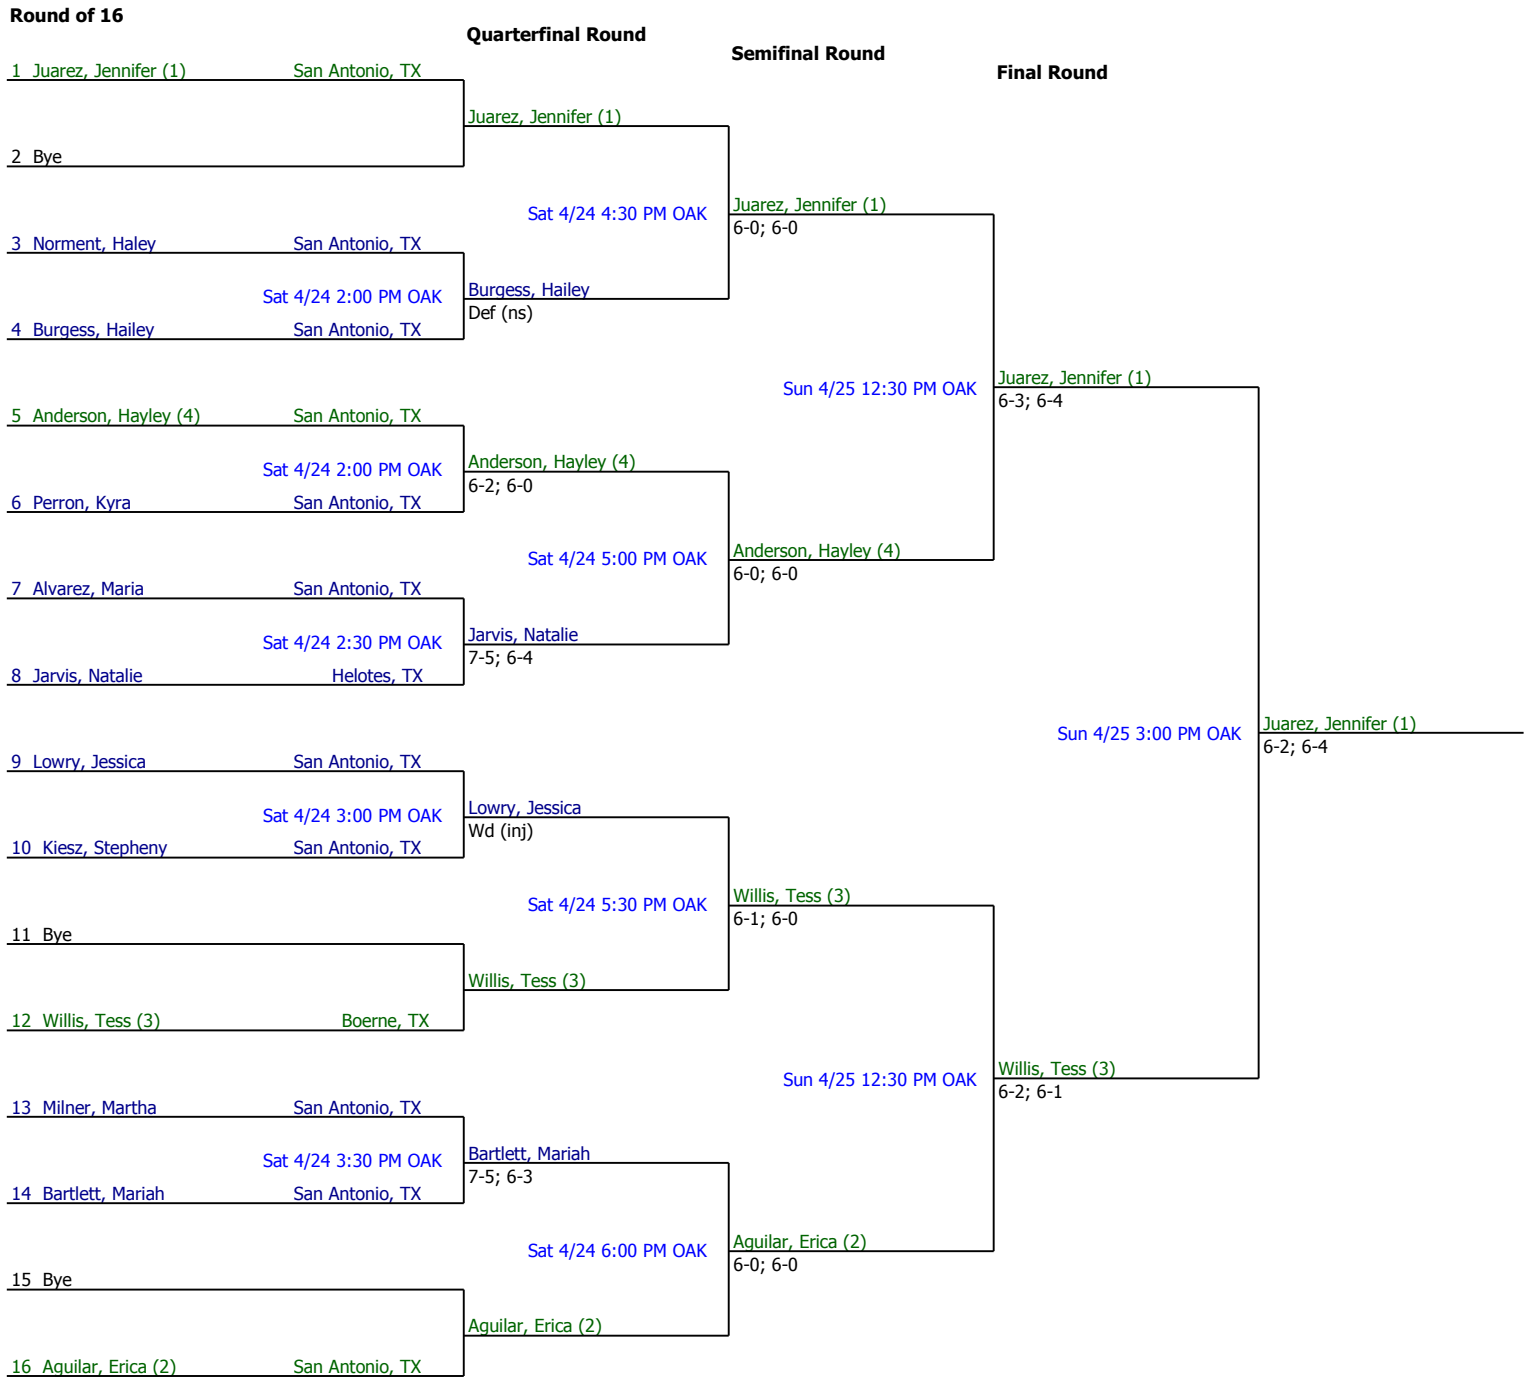

2010 #15 Gran Prix 07

Girls 14 Singles

Referee's Signature

2010 #15 Gran Prix 07

Girls 14 Singles Consolation

Referee's Signature