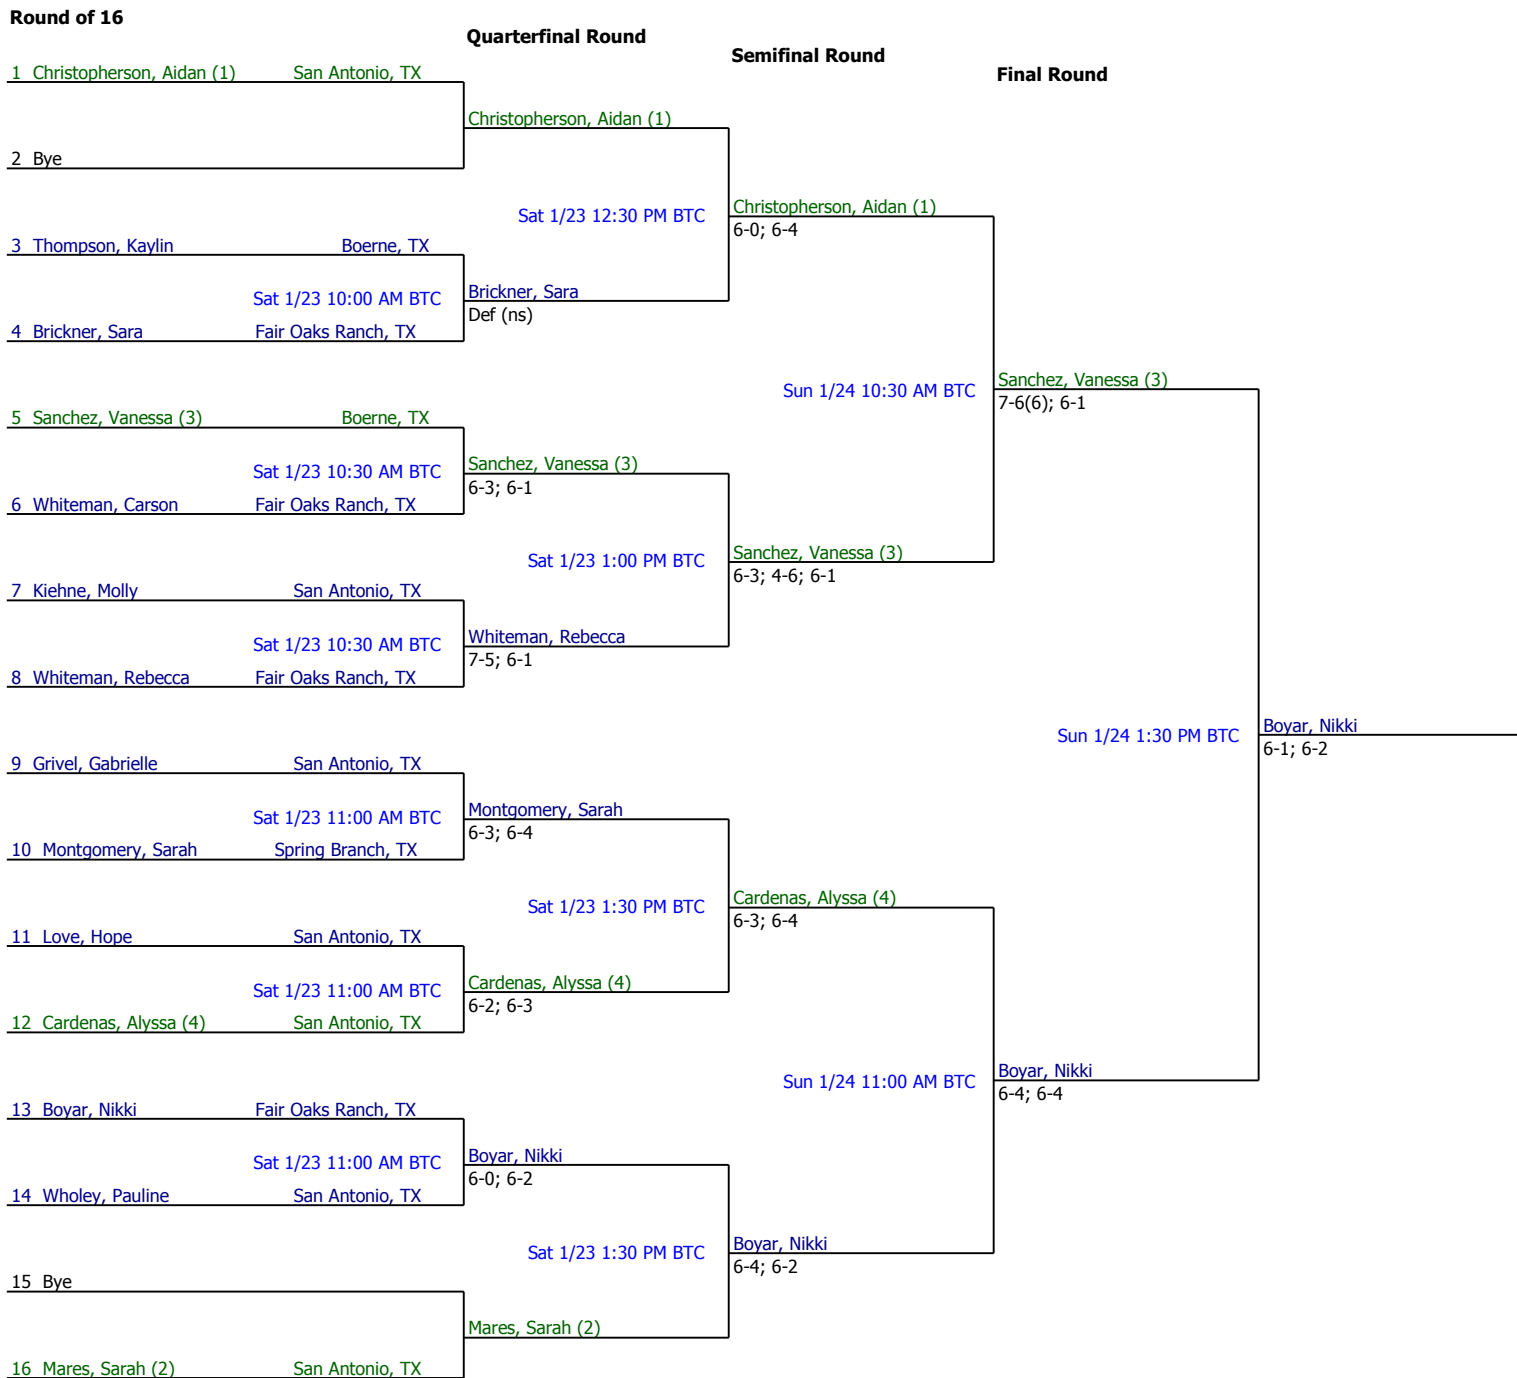

2010 #8 Gran Prix 04

Girls 10/12 Singles

Referee's Signature

2010 #8 Gran Prix 04

Girls 10/12 Singles Consolation

Referee's Signature