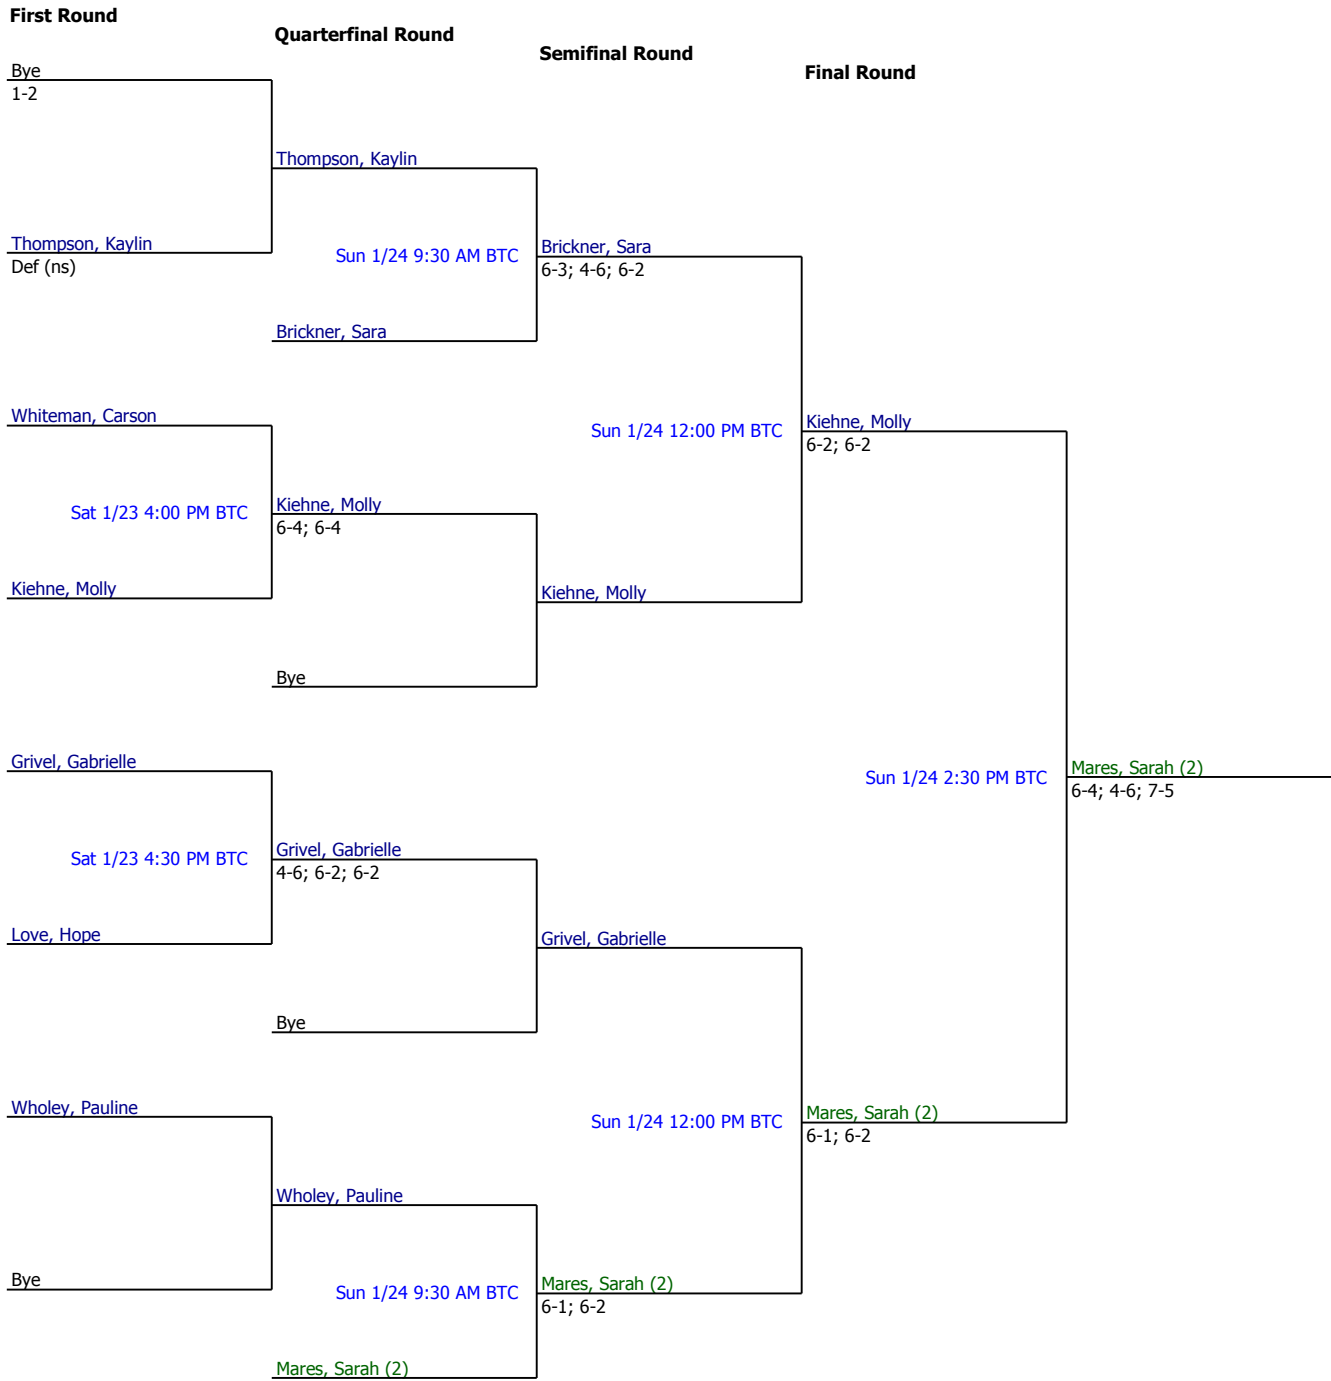

2010 #8 Gran Prix 04

Girls 10/12 Singles

Referee's Signature

2010 #8 Gran Prix 04

Girls 10/12 Singles Consolation

Referee's Signature