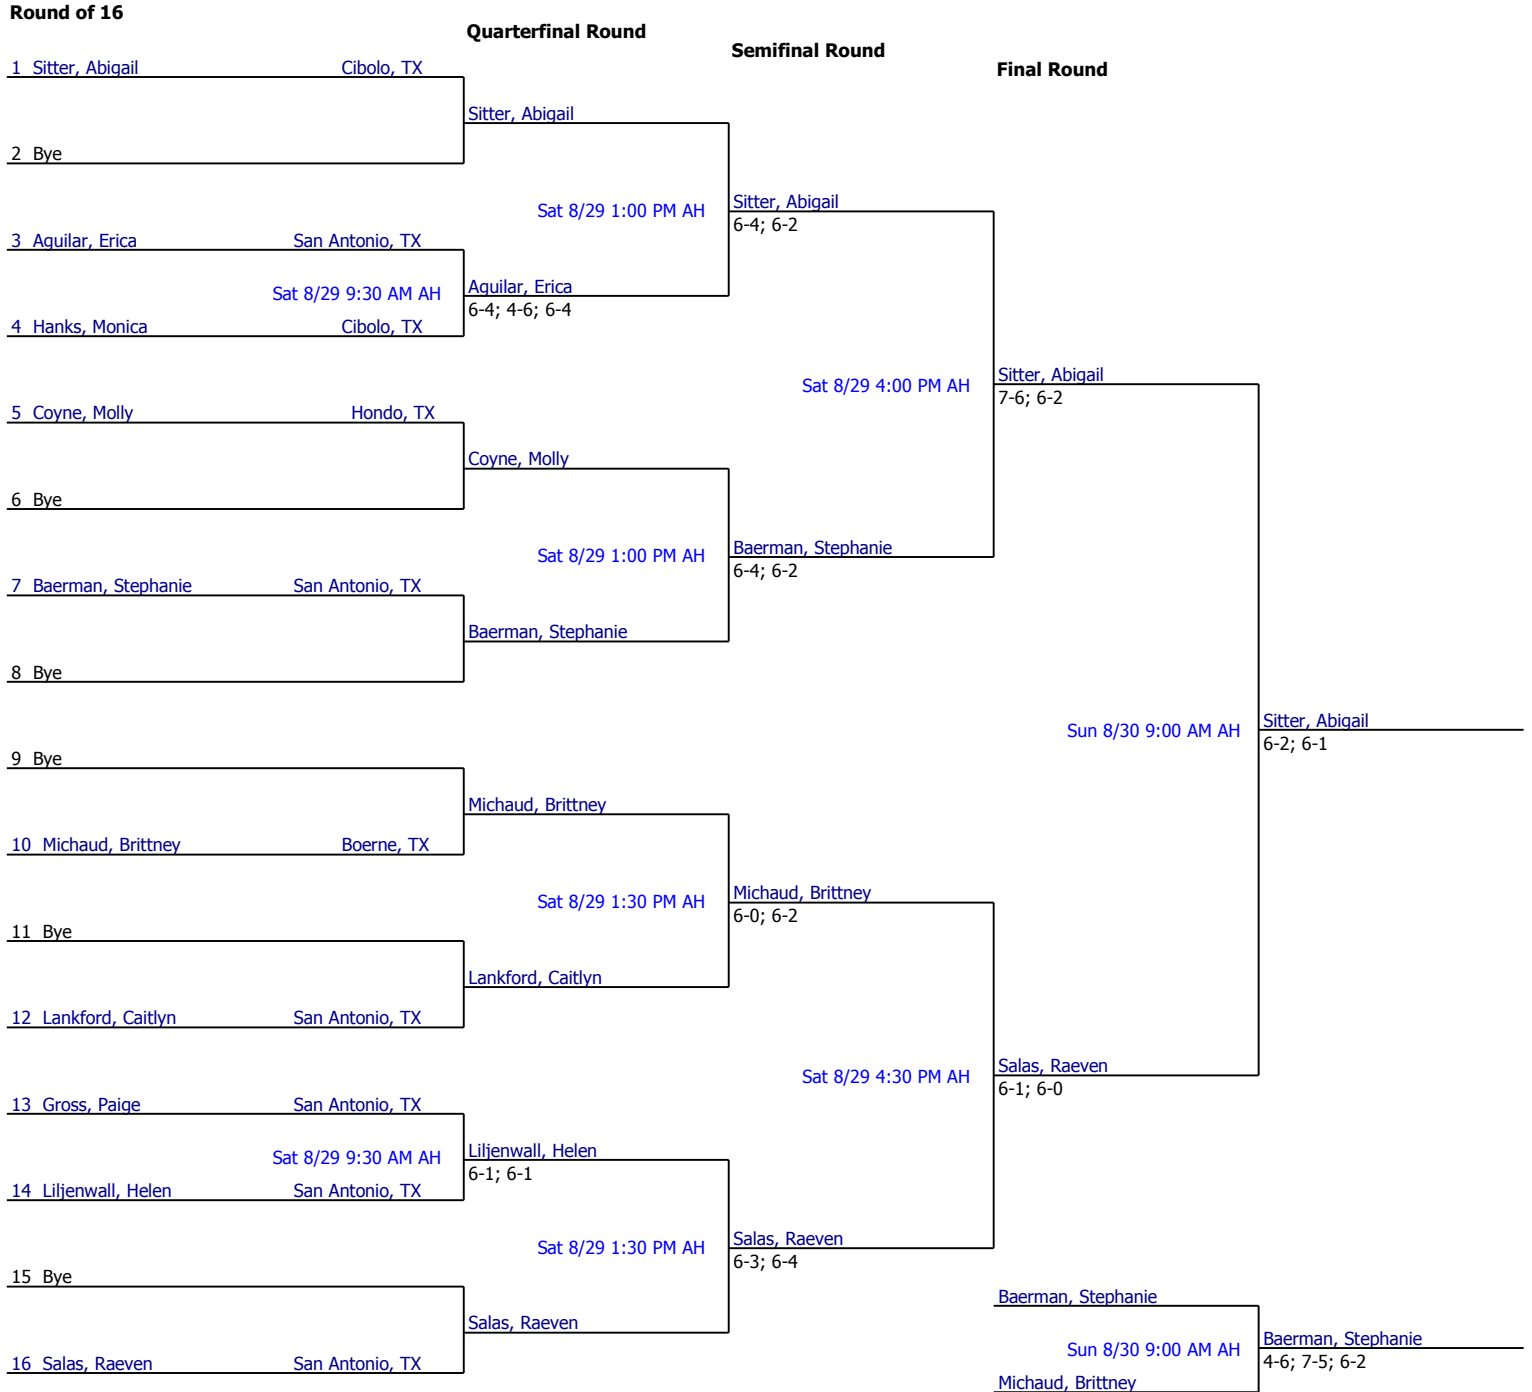

# 2009 Masters Invitational Girls 14 Singles

Referee's Signature