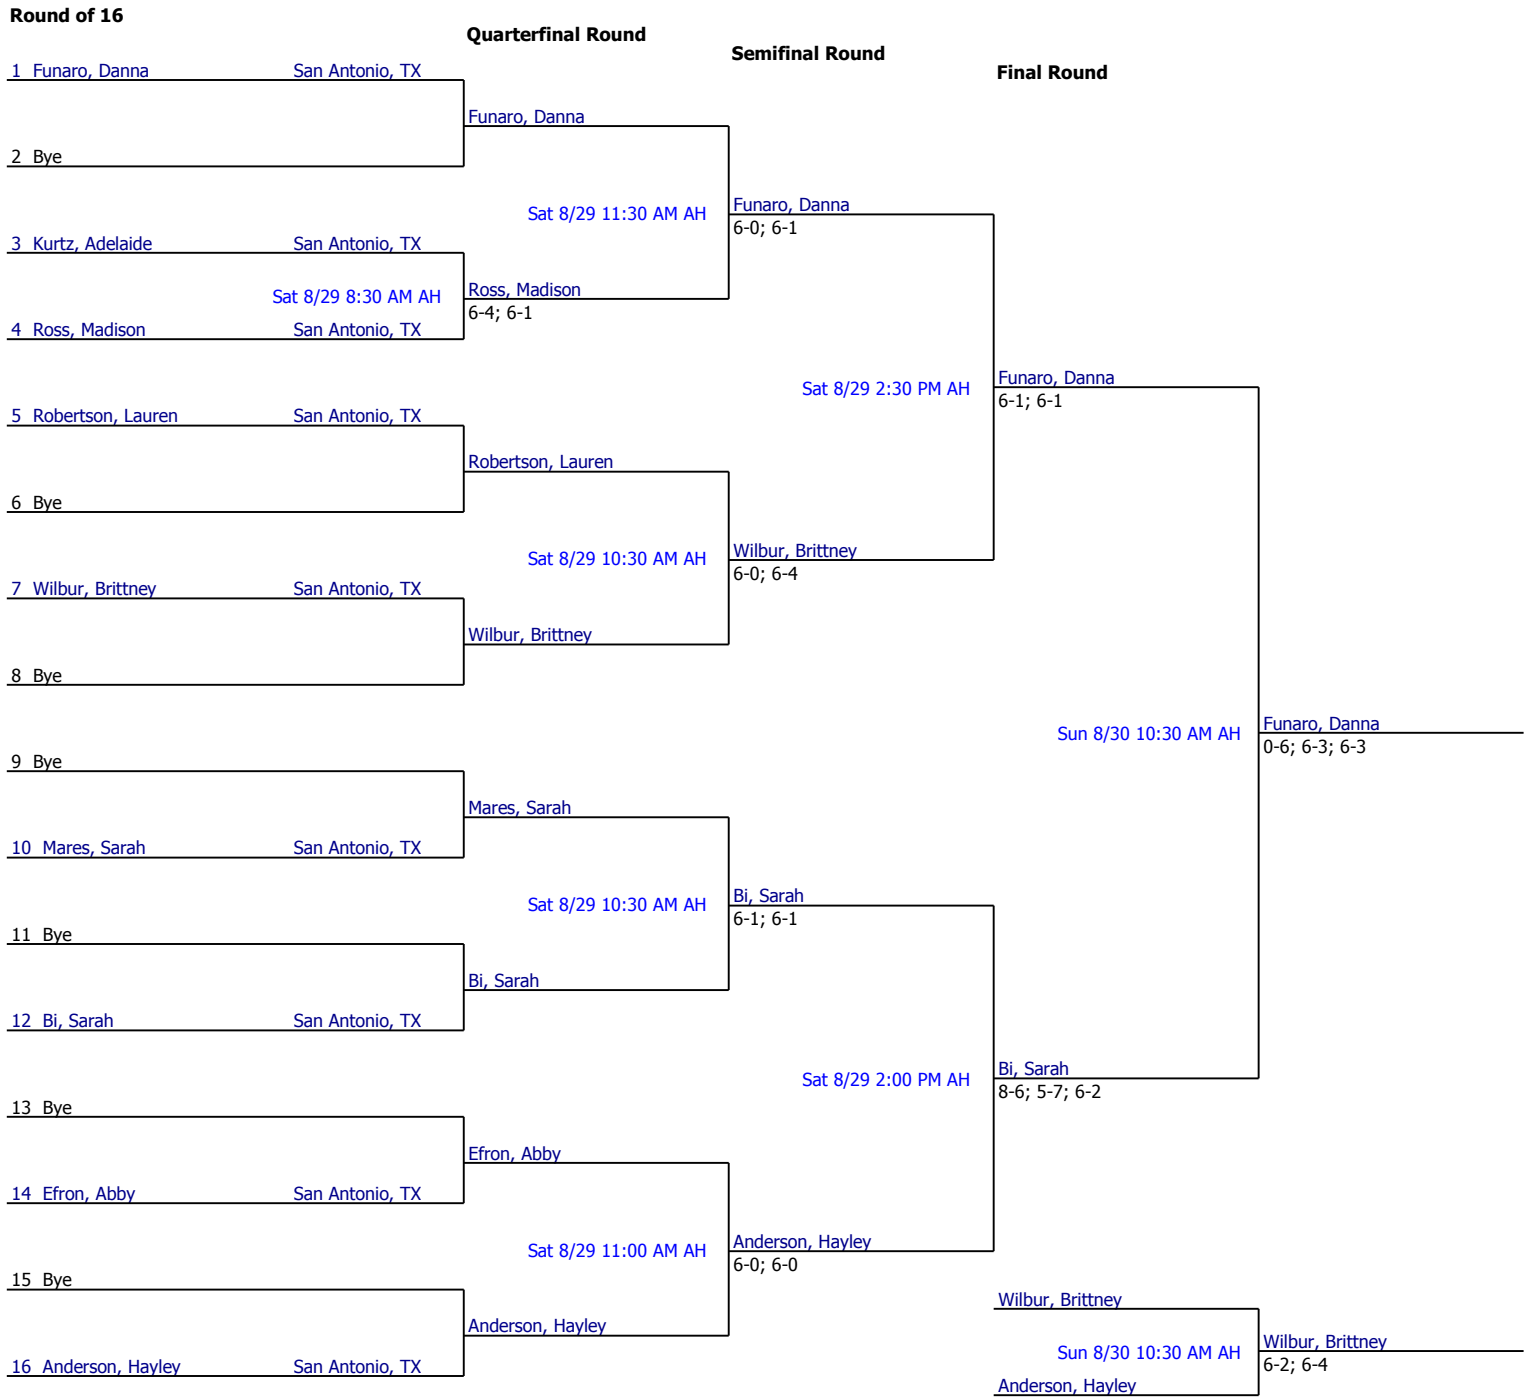

2009 Masters Invitational Girls 12 Singles

Referee's Signature