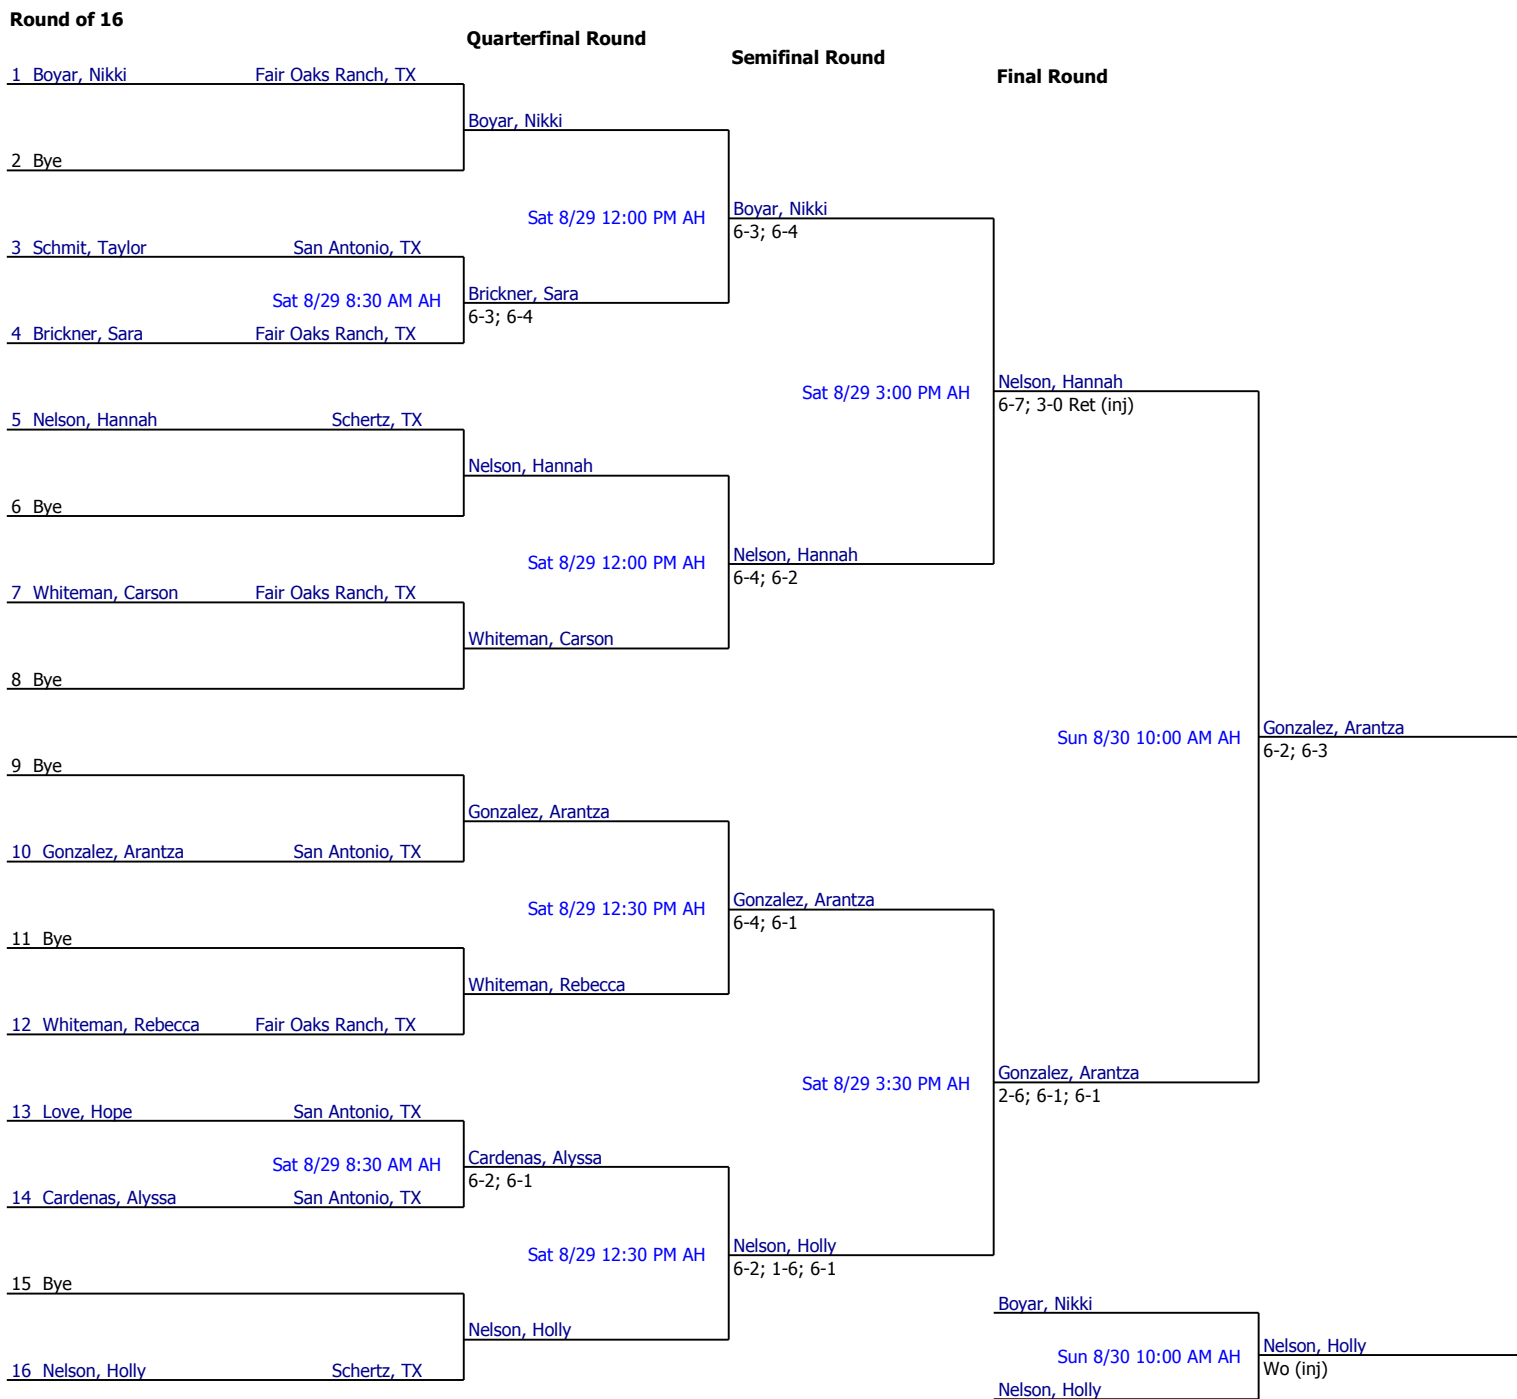

# 2009 Masters Invitational Girls 10 Singles

Referee's Signature