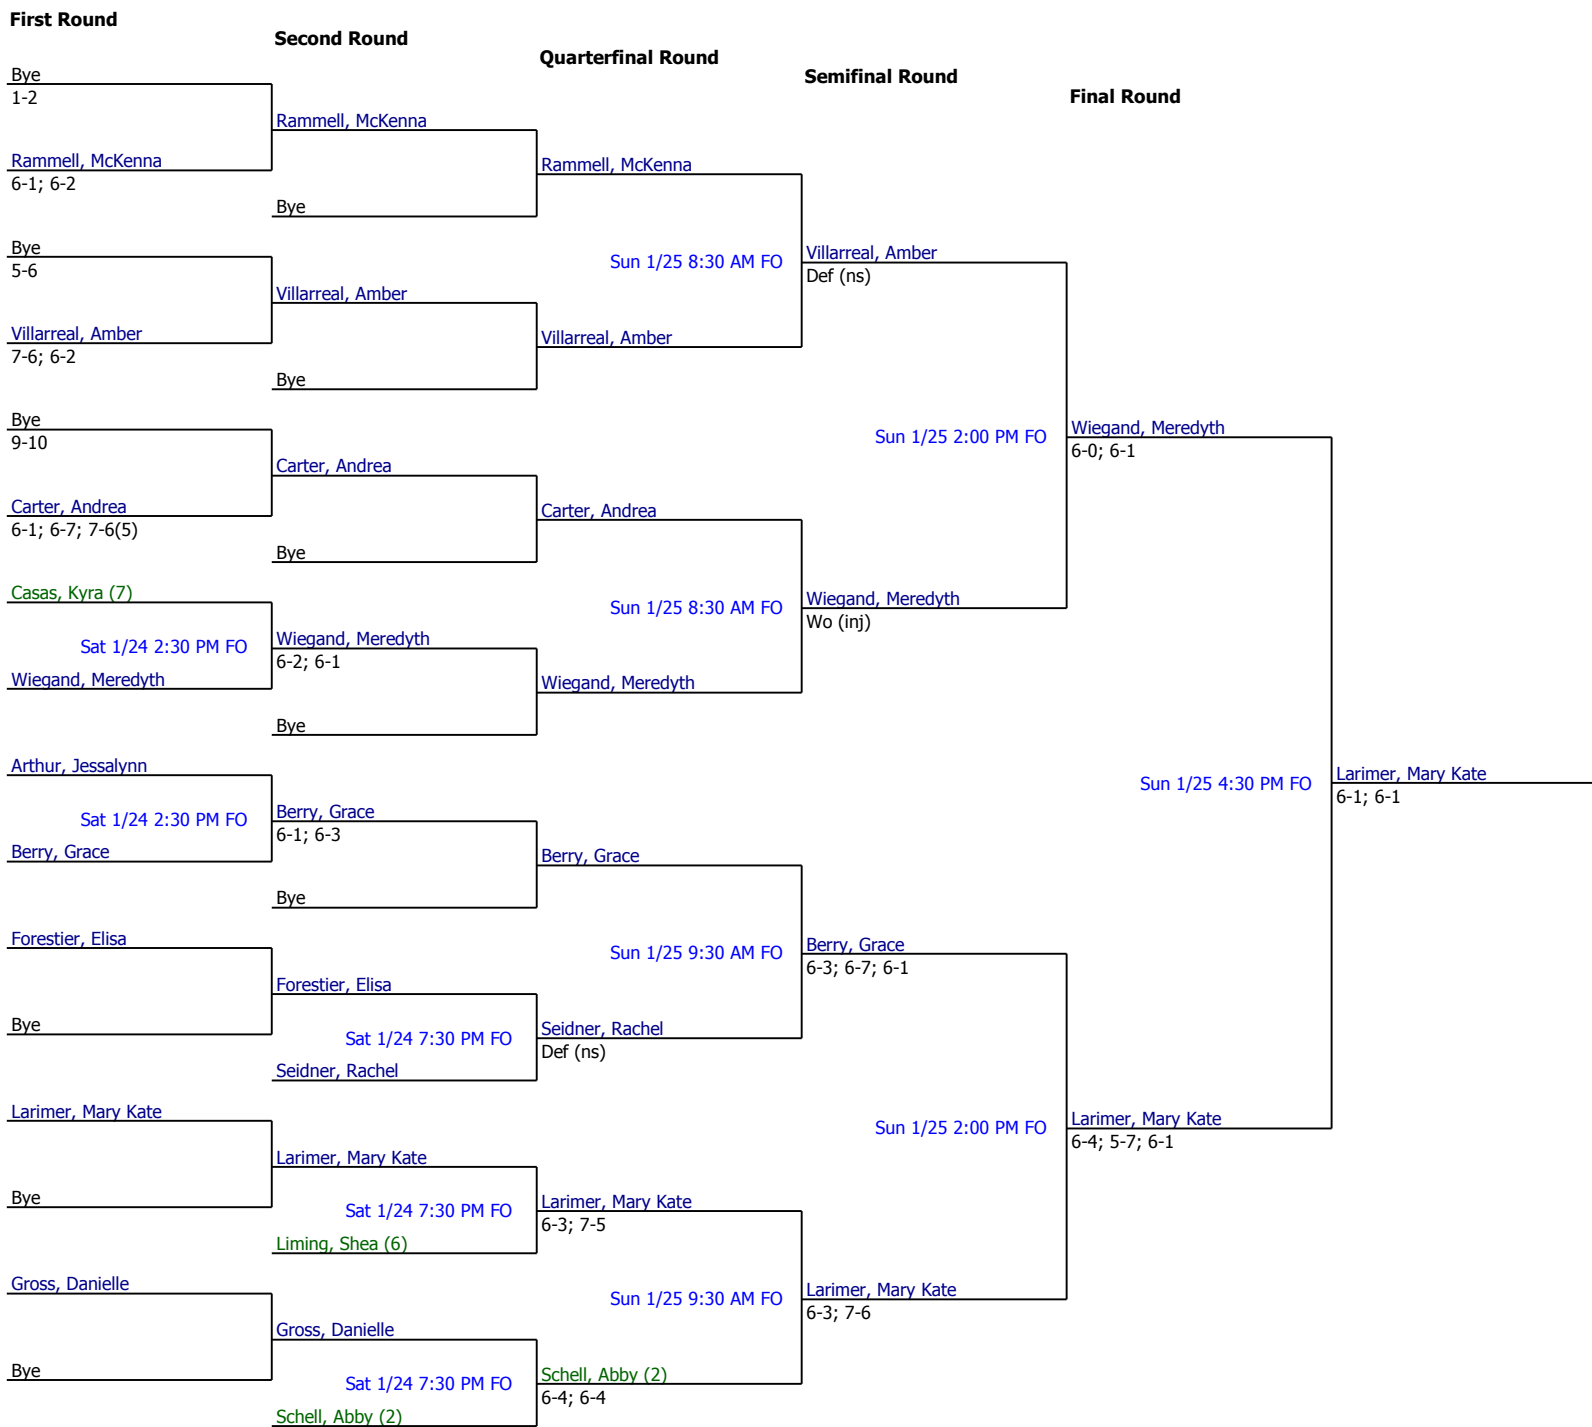

2009 #5 Fair Oaks Gran Prix

Girls 16/18 Singles

Round of 32

1	Graham, Maggie (1)	San Antonio, TX
2	Bye	
3	Guerra, Kaylynn	Boerne, TX
4	Rammell, McKenna	Sat 1/24 8:30 AM BMS Bulverde, TX
5	Burns, Maeve (5)	San Antonio, TX
6	Bye	
7	Murphy, Lauren	Fair Oaks Ranch, TX
8	Villarreal, Amber	Sat 1/24 8:30 AM BMS Floresville, TX
9	Hendry, Megan (3)	Boerne, TX
10	Bye	
11	Williams, Taylor	Boerne, TX
12	Carter, Andrea	Sat 1/24 8:30 AM BMS San Antonio, TX
13	Casas, Kyra (7)	San Antonio, TX
14	Reneer, Amanda	Sat 1/24 9:30 AM BMS Fair Oaks Ranch, TX
15	Tingle, Amy	Fair Oaks Ranch, TX
16	Wiegand, Meredyth	Sat 1/24 9:30 AM BMS San Antonio, TX
17	Lewis, Haley	La Vernia, TX
18	Arthur, Jessalynn	Sat 1/24 9:30 AM BMS Fair Oaks Ranch, TX
19	Bartlett, Ann	Fair Oaks Ranch, TX
20	Berry, Grace	Sat 1/24 10:00 AM BMS San Antonio, TX
21	Seidner, Rachel	San Antonio, TX
22	Forestier, Elisa	Sat 1/24 10:00 AM BMS San Antonio, TX
23	Bye	
24	Efting, Erin (4)	Schertz, TX
25	Warren, Janae	New Braunfels, TX
26	Larimer, Mary Kate	Sat 1/24 10:30 AM BMS Fair Oaks Ranch, TX
27	Bye	
28	Liming, Shea (6)	Canyon Lake, TX
29	McBride, Ann Claire	San Antonio, TX
30	Gross, Danielle	Sat 1/24 10:30 AM BMS Fair Oaks Ranch, TX
31	Bye	
32	Schell, Abby (2)	Boerne, TX

Round of 16

Graham, Maggie (1)
Sat 1/24 11:30 AM FO
Guerra, Kaylynn
6-1; 6-2
Burns, Maeve (5)
Sat 1/24 11:30 AM FO
Murphy, Lauren
7-6; 6-2
Hendry, Megan (3)
Sat 1/24 11:30 AM FO
Williams, Taylor
6-1; 6-7; 7-6(5)
Reneer, Amanda
6-0; 6-1
Tingle, Amy
Sat 1/24 12:00 PM FO
Tingle, Amy
6-4; 6-1
Lewis, Haley
Sat 1/24 12:30 PM FO
Bartlett, Ann
6-3; 3-6; 6-1
Seidner, Rachel
Wd (ill)
Efting, Erin (4)
Sat 1/24 12:30 PM FO
Efting, Erin (4)
Warren, Janae
Sat 1/24 1:00 PM FO
Warren, Janae
6-3; 6-4
Liming, Shea (6)
McBride, Ann Claire
Sat 1/24 1:00 PM FO
McBride, Ann Claire
6-2; 7-5
Schell, Abby (2)

Quarterfinal Round

Graham, Maggie (1)
6-1; 6-3
Burns, Maeve (5)
Sun 1/25 8:30 AM FO
Burns, Maeve (5)
6-2; 6-2
Hendry, Megan (3)
Sun 1/25 8:30 AM FO
Tingle, Amy
6-1; 6-3
Bartlett, Ann
Sun 1/25 8:30 AM FO
Bartlett, Ann
6-4; 6-0
Efting, Erin (4)
7-6; 2-6; 6-4
Warren, Janae
Sun 1/25 8:30 AM FO
Warren, Janae
6-1; 6-4
McBride, Ann Claire
6-3; 6-3

Semifinal Round

Burns, Maeve (5)
6-4; 6-2
Burns, Maeve (5)
Sun 1/25 2:00 PM FO
Burns, Maeve (5)
2-6; 7-5; 6-1
Tingle, Amy
6-3; 6-1
Warren, Janae
Sun 1/25 4:30 PM FO
Warren, Janae
7-6(1); 6-4
Bartlett, Ann
Sun 1/25 2:00 PM FO
Bartlett, Ann
6-0; 6-2
Warren, Janae
Sun 1/25 2:00 PM FO
Warren, Janae
6-0; 6-2

Final Round

Burns, Maeve (5)
2-6; 7-5; 6-1
Warren, Janae
Sun 1/25 4:30 PM FO
Warren, Janae
7-6(1); 6-4

Referee's Signature

2009 #5 Fair Oaks Gran Prix

Girls 16/18 Singles Consolation

Referee's Signature