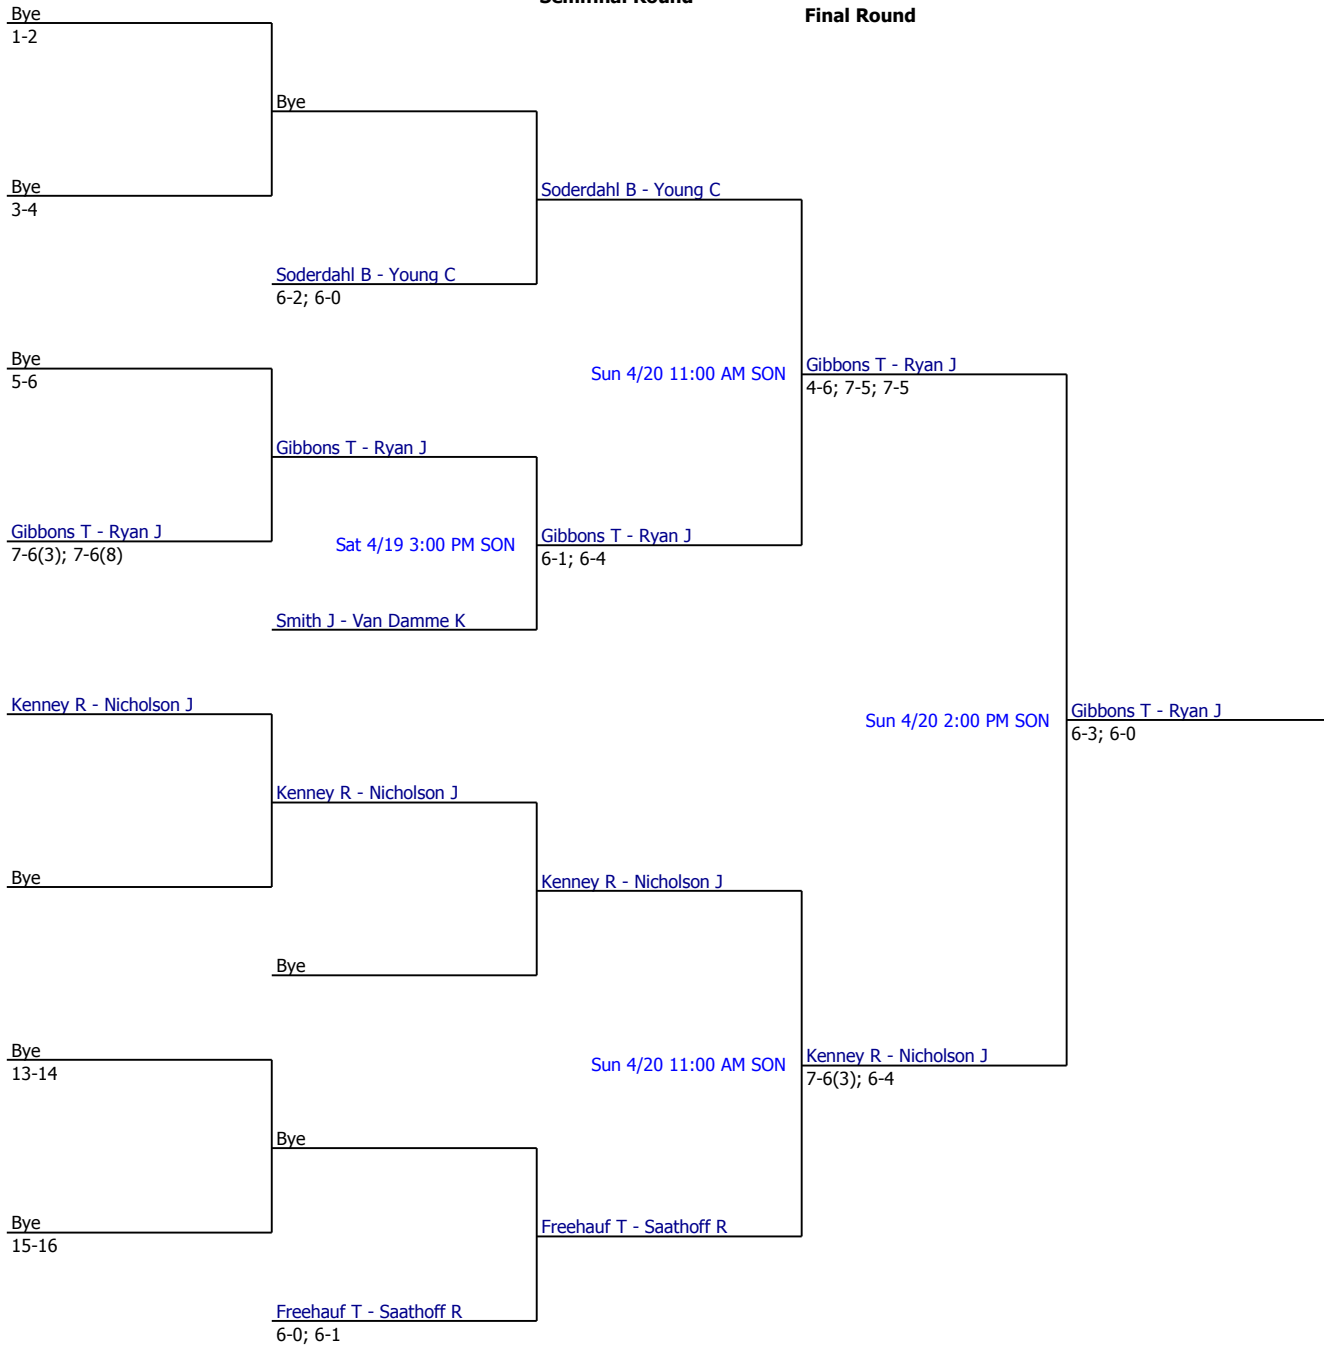

2008 Sonterra DoublePlay Boys 14 Doubles

Referee's Signature

2008 Sonterra DoublePlay Boys 14 Doubles Consolation

First Round

Quarterfinal Round

Semifinal Round

Final Round

Referee's Signature