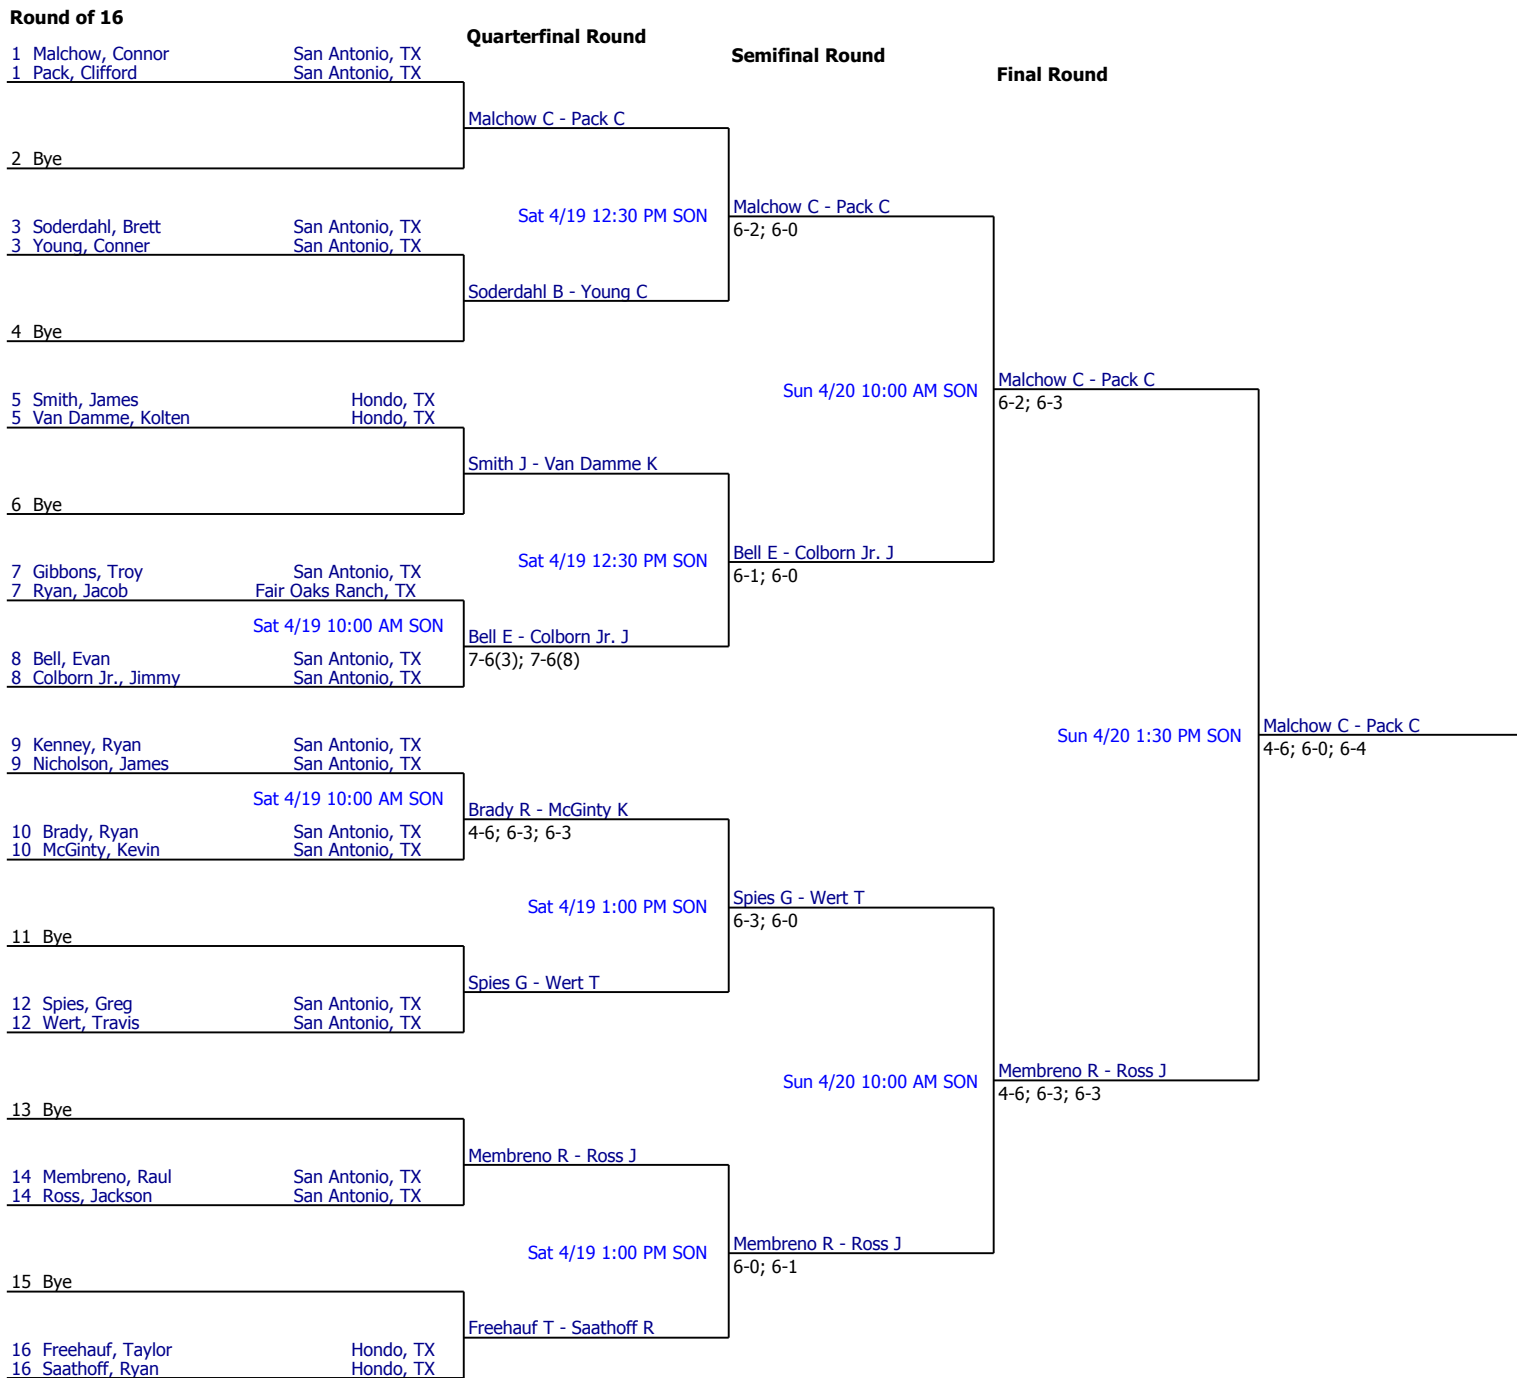

2008 Sonterra DoublePlay Boys 14 Doubles

Referee's Signature

2008 Sonterra DoublePlay Boys 14 Doubles Consolation

First Round

Quarterfinal Round

Semifinal Round

Final Round

Referee's Signature