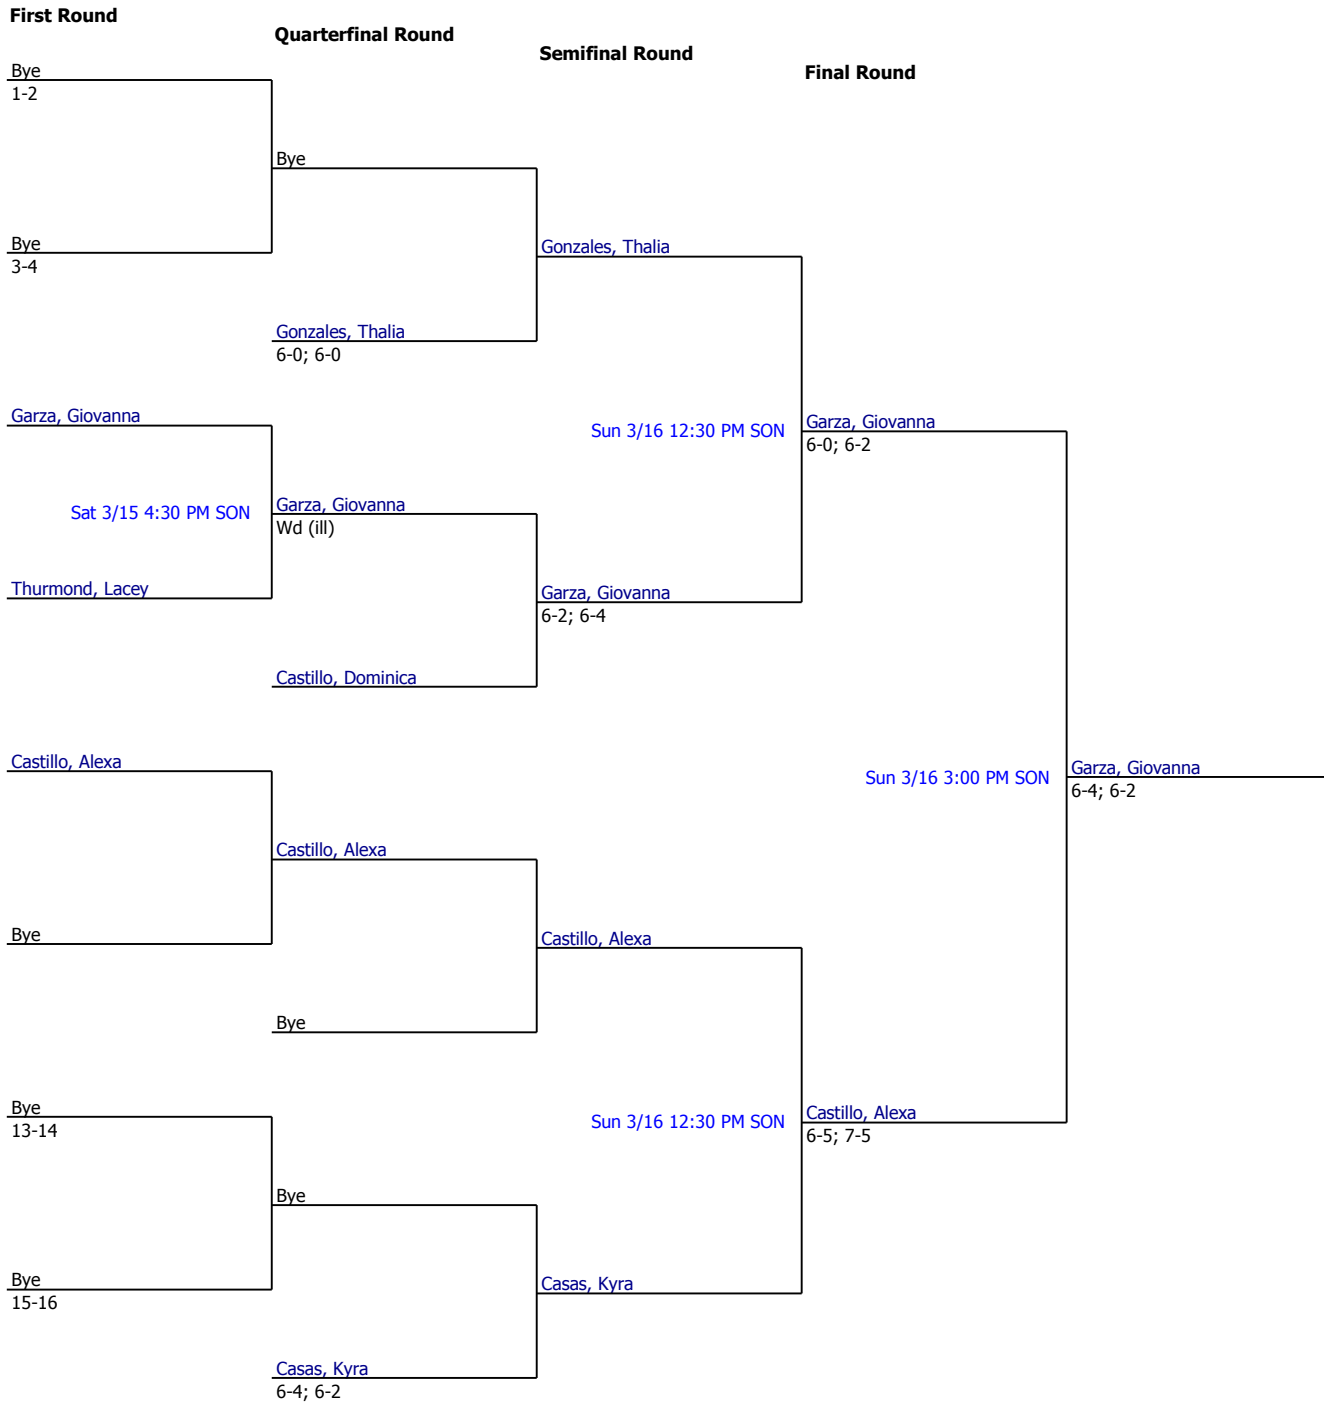

2008 Sonterra Gran Prix #2

Girls 16/18 Singles Consolation

Referee's Signature