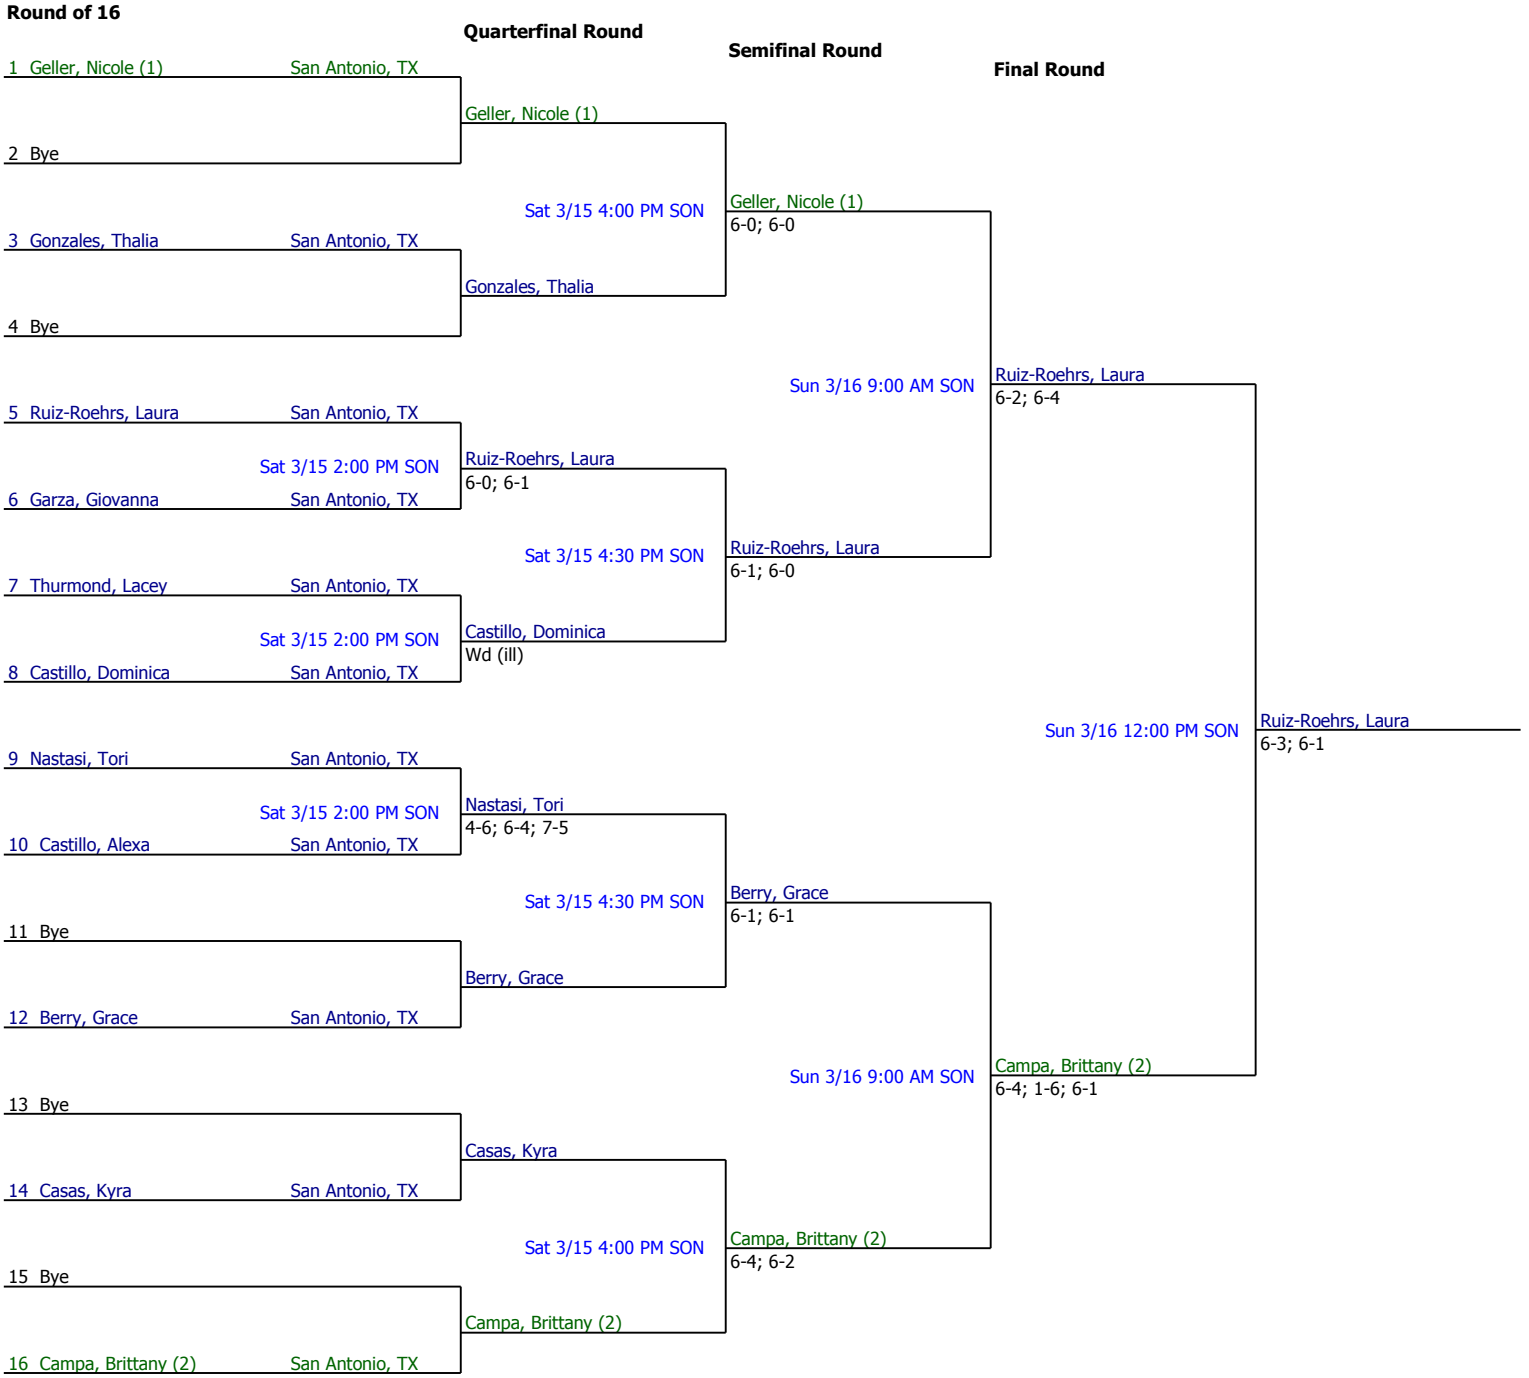

2008 Sonterra Gran Prix #2

Girls 16/18 Singles

Referee's Signature