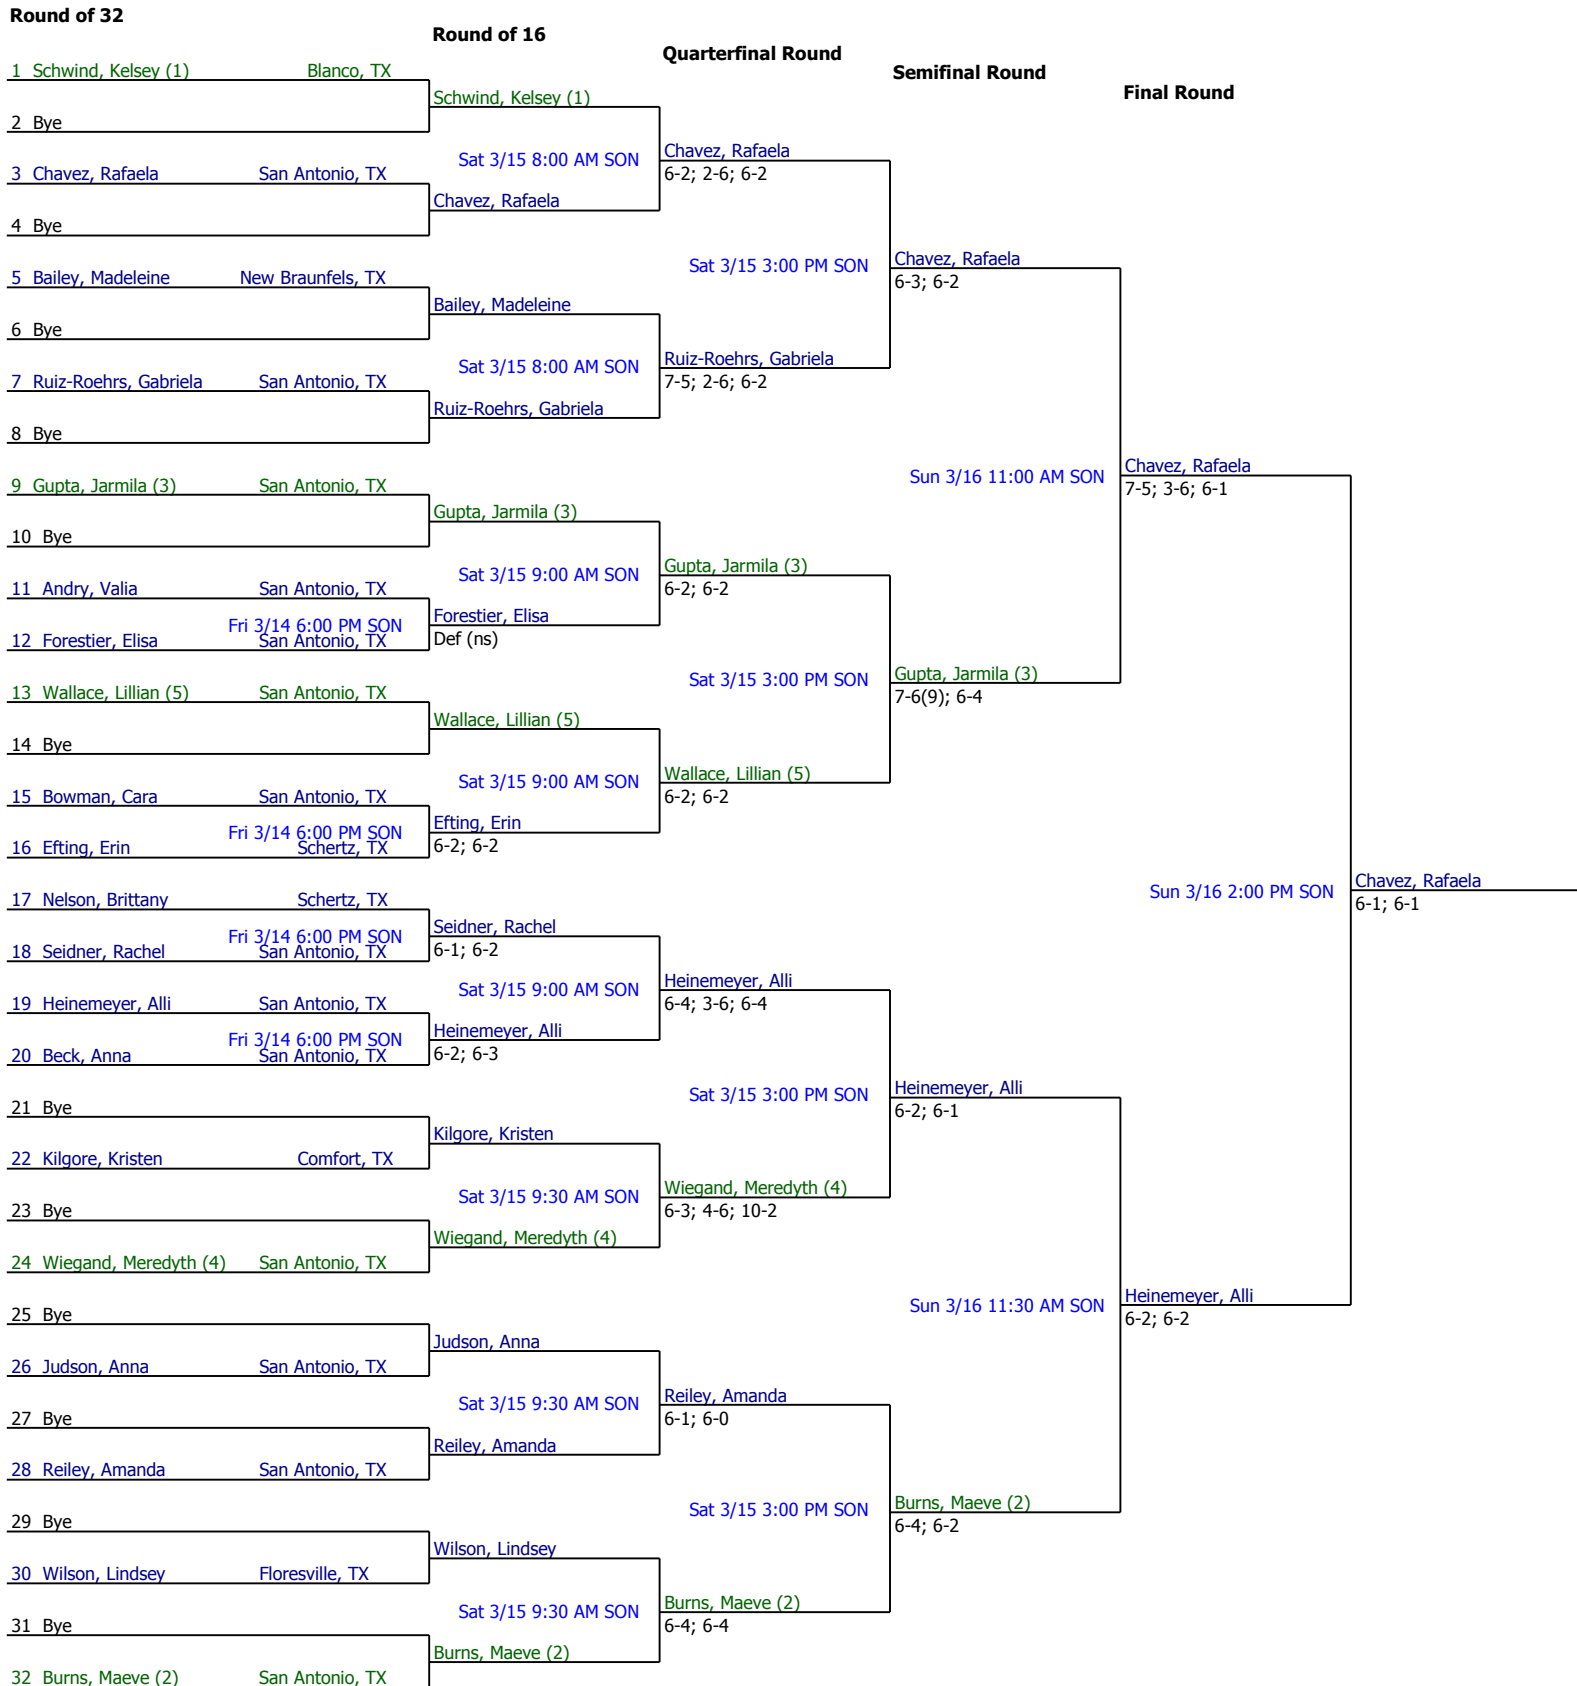

2008 Sonterra Gran Prix #2

Girls 14 Singles

Referee's Signature

2008 Sonterra Gran Prix #2

Girls 14 Singles Consolation

Referee's Signature