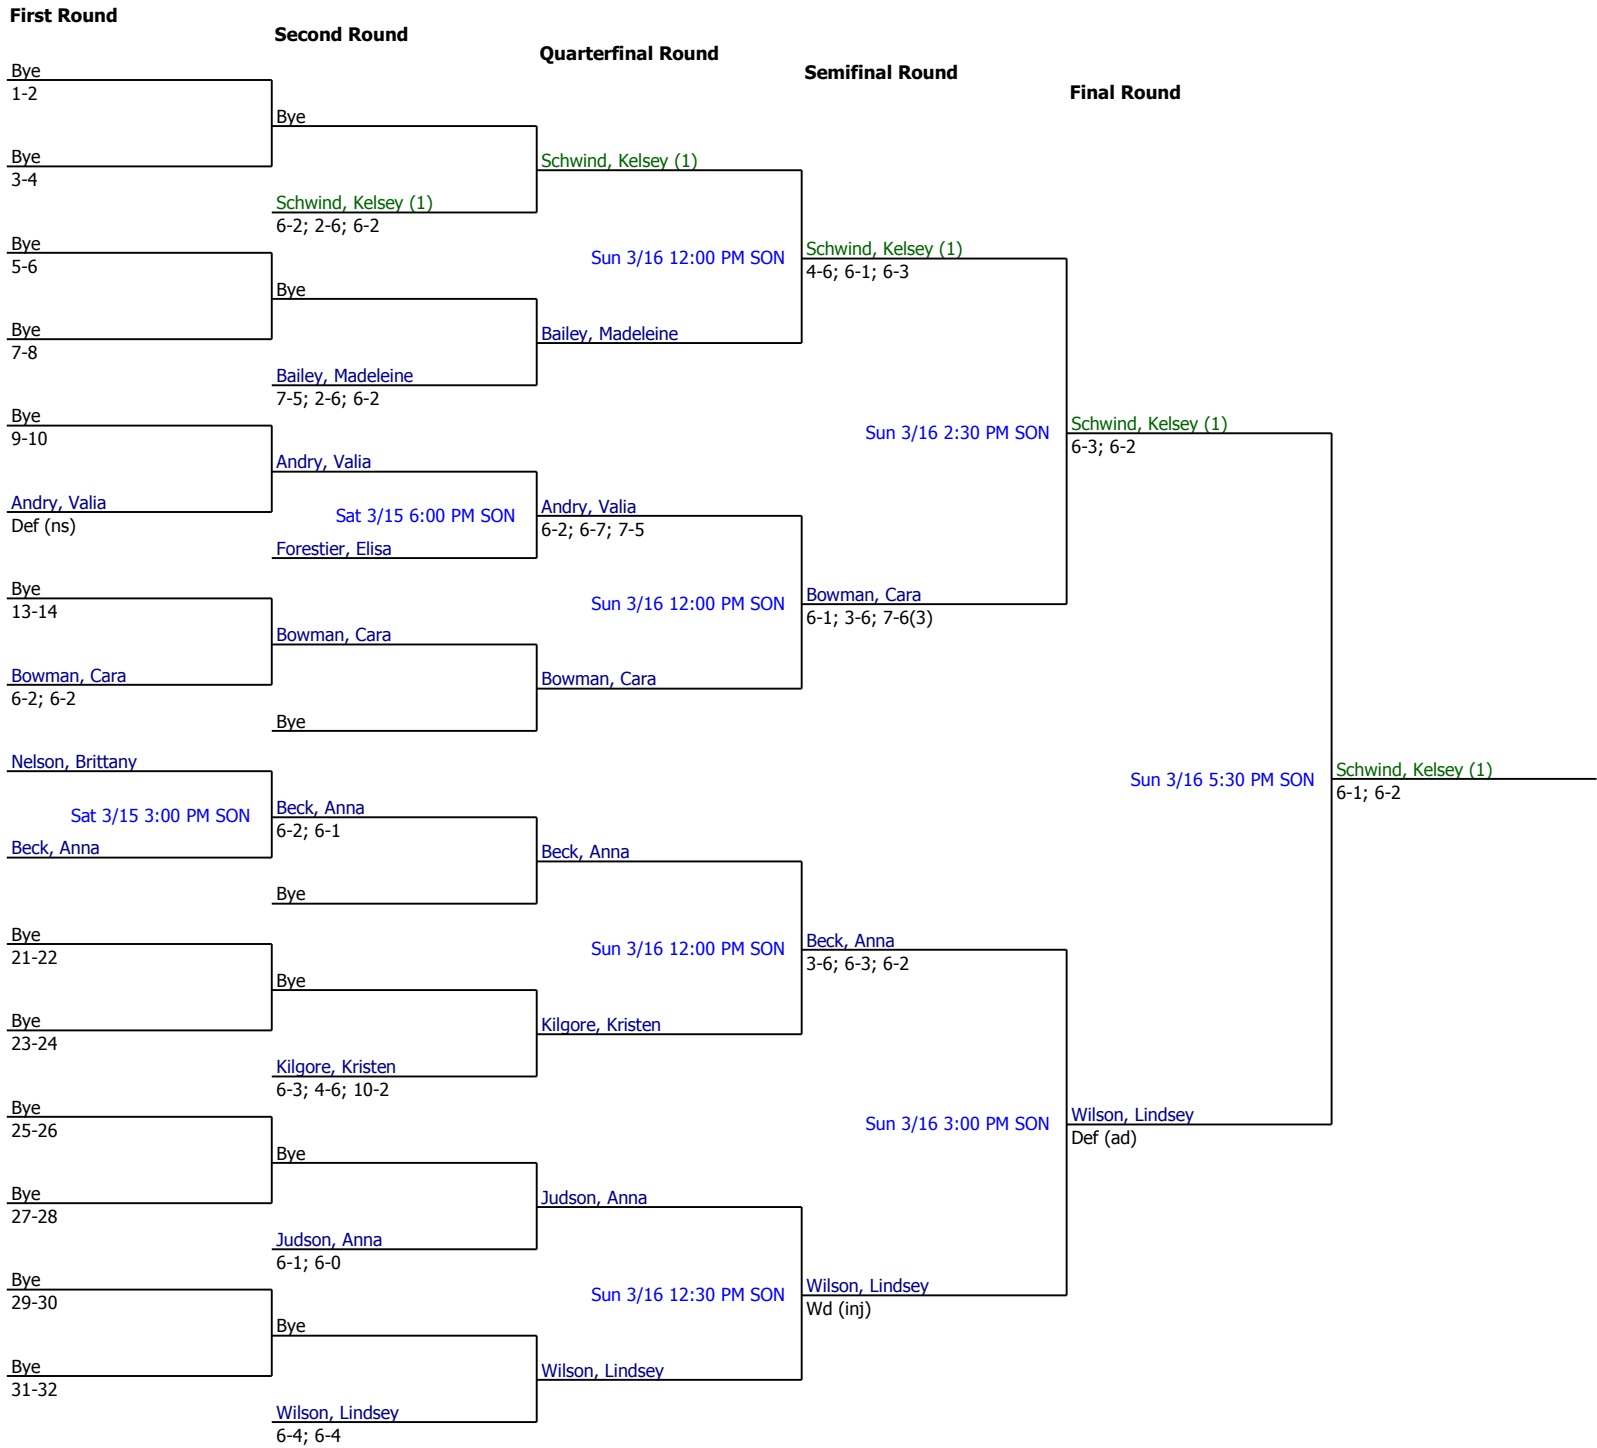

2008 Sonterra Gran Prix #2

Girls 14 Singles

Referee's Signature

2008 Sonterra Gran Prix #2

Girls 14 Singles Consolation

Referee's Signature