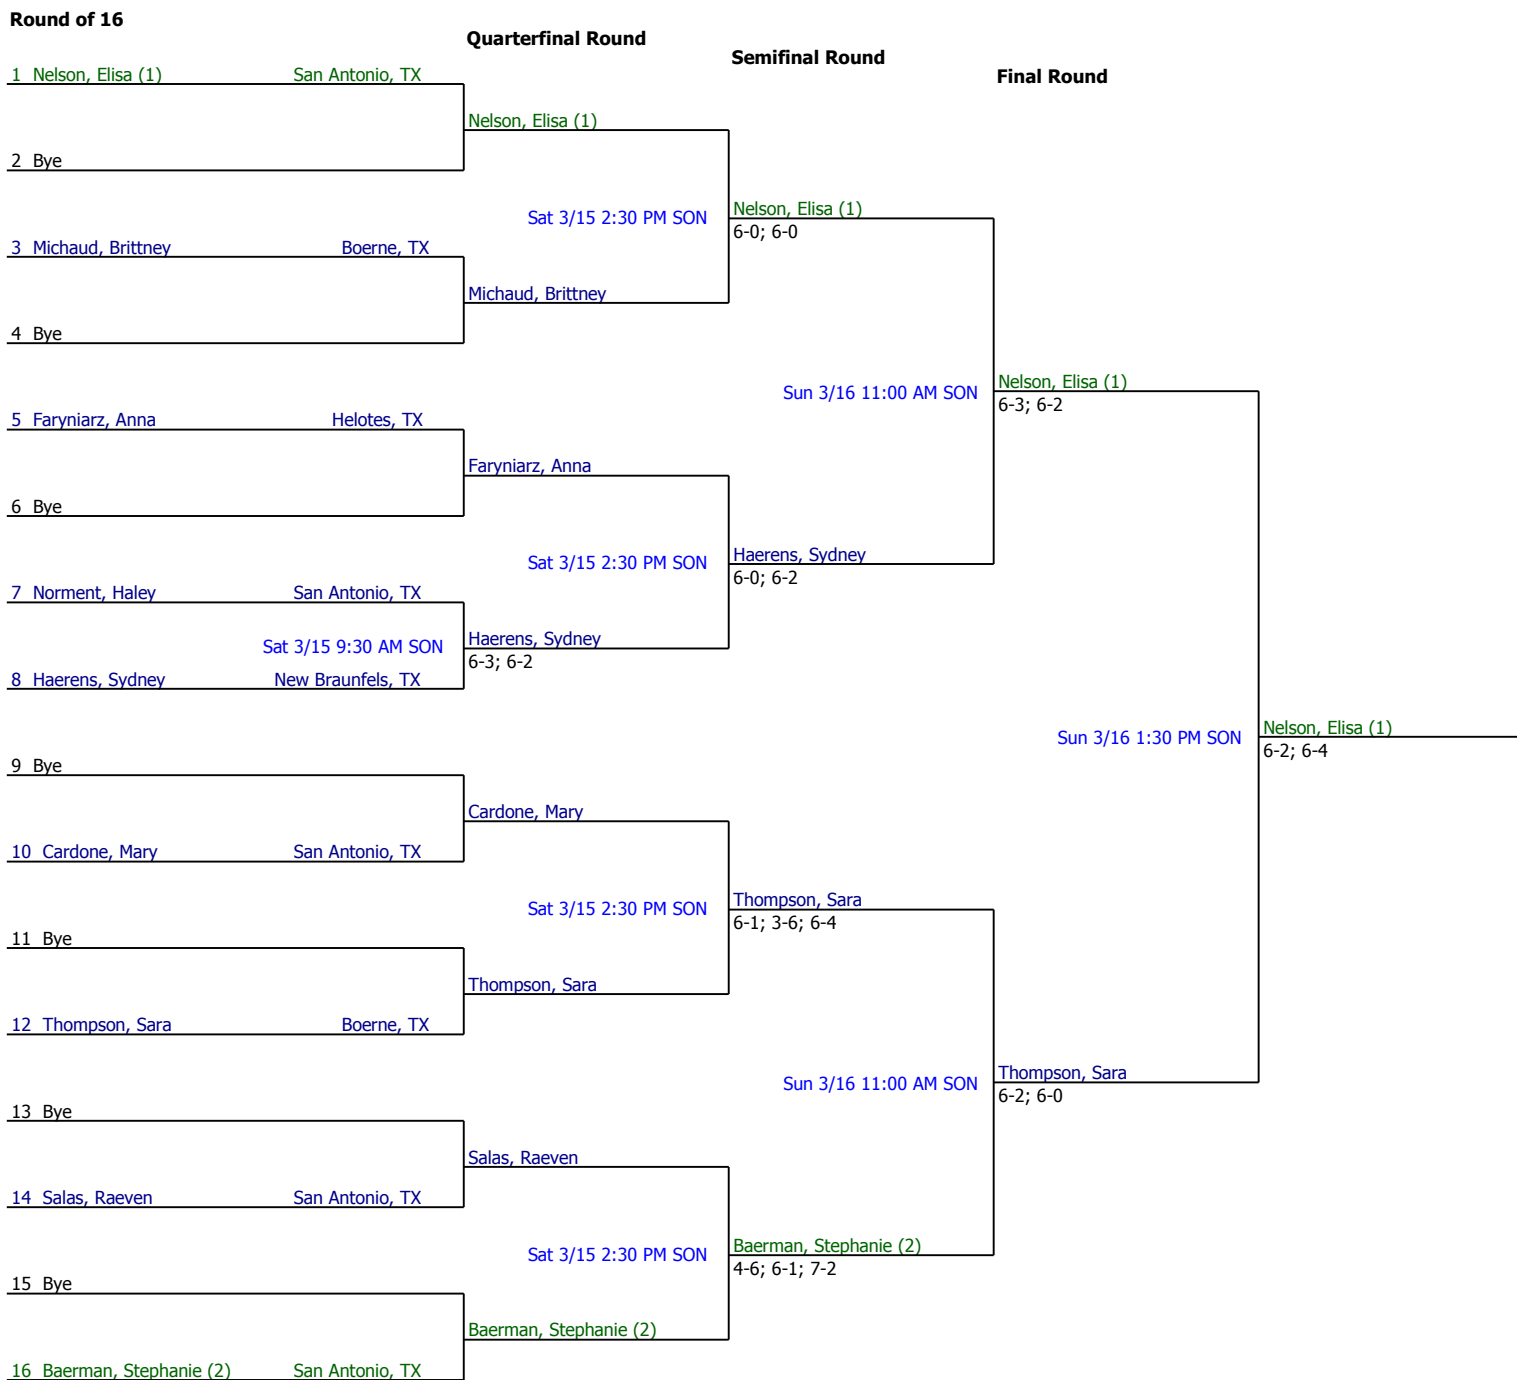

2008 Sonterra Gran Prix #2

Girls 12 Singles

Referee's Signature

2008 Sonterra Gran Prix #2

Girls 12 Singles Consolation

First Round

Quarterfinal Round

Semifinal Round

Final Round

Referee's Signature