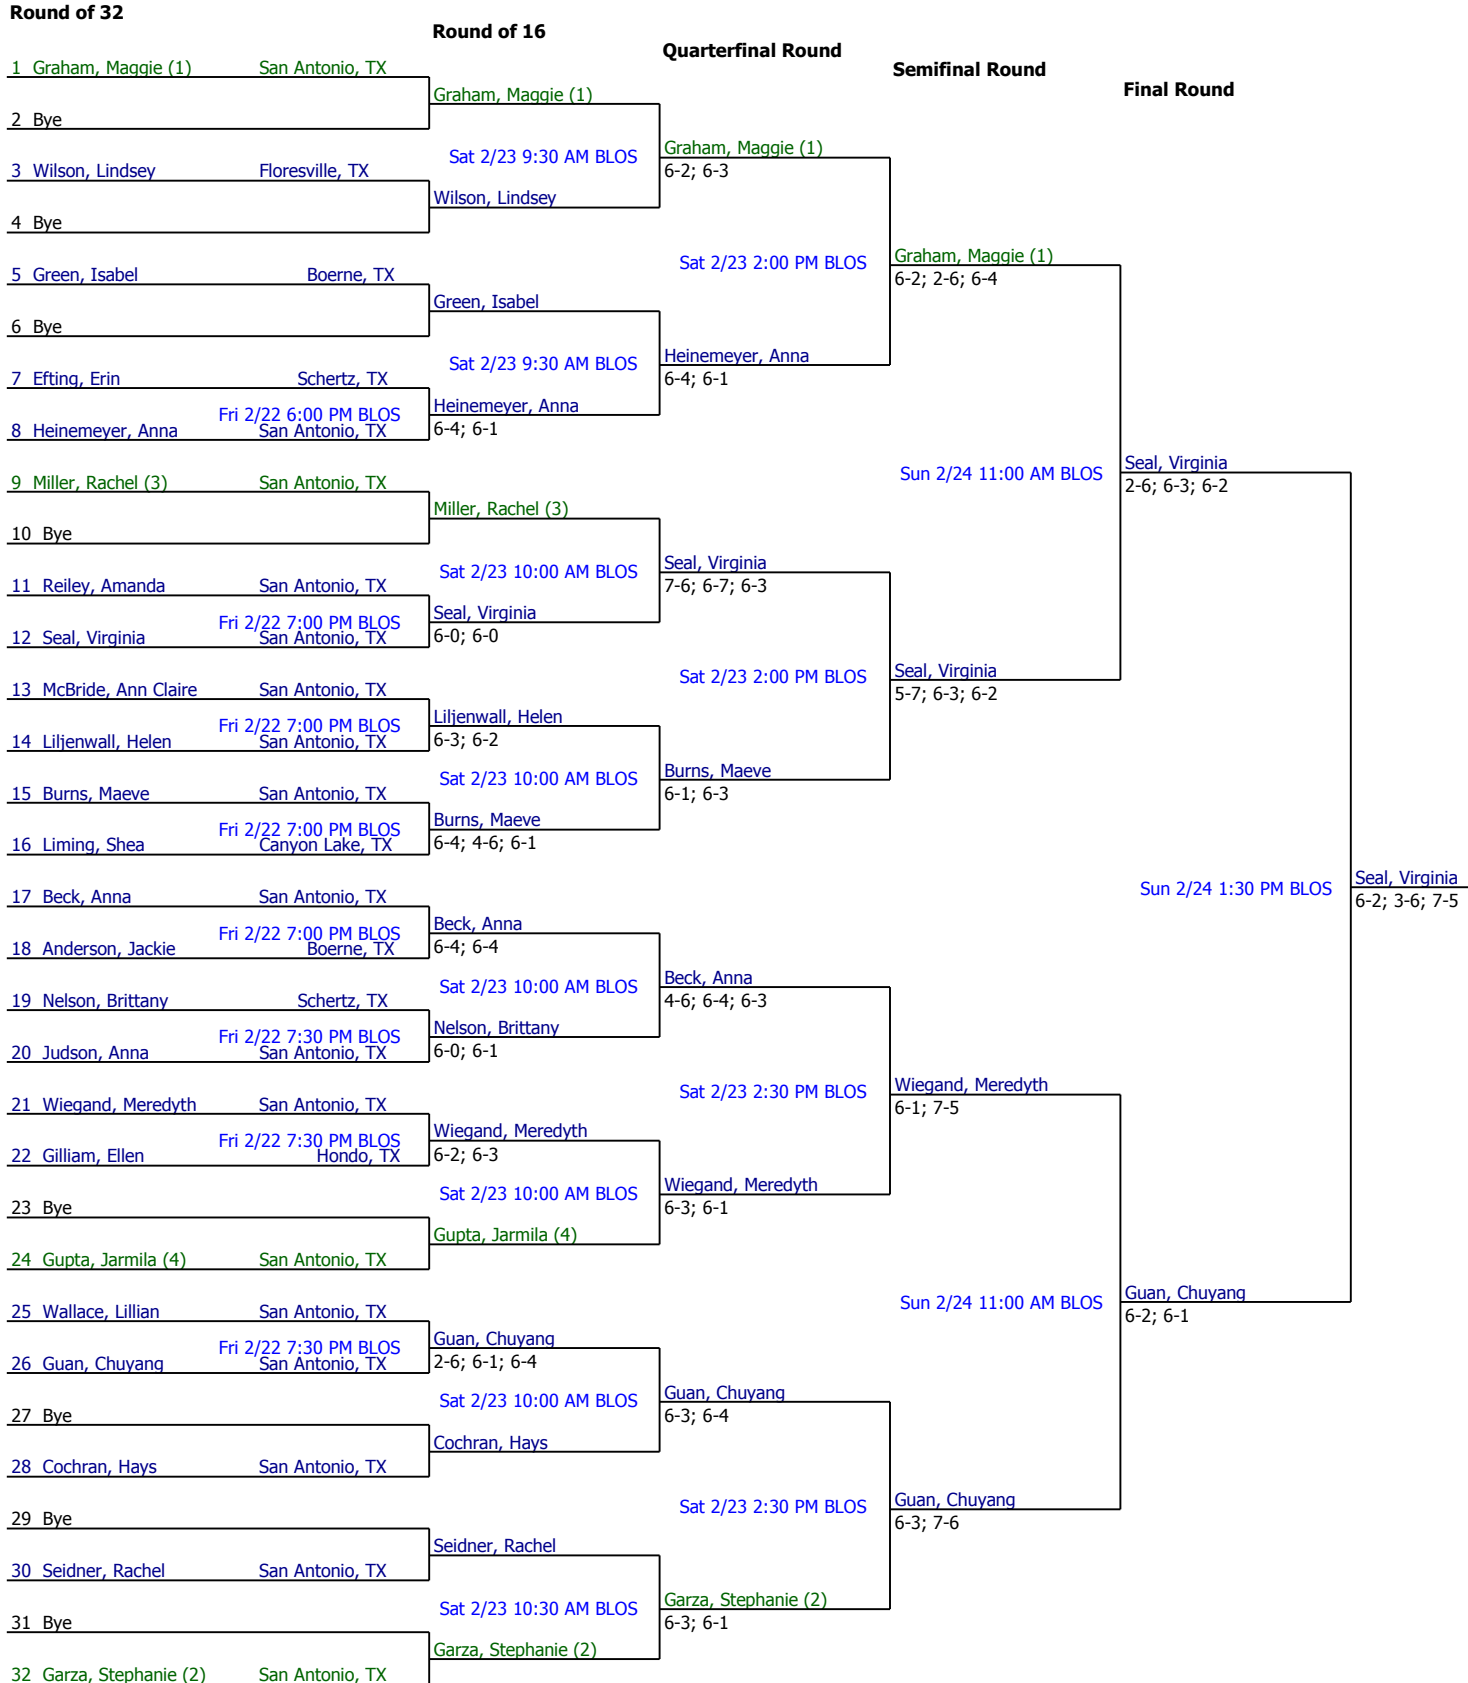

2008 Blossom Gran Prix

Girls 14 Singles

Referee's Signature