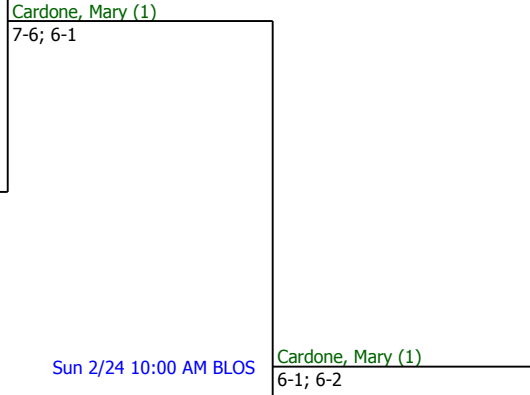

2008 Blossom Gran Prix

Girls 10 Singles

Quarterfinal Round

Semifinal Round

Final Round

Referee's Signature

2008 Blossom Gran Prix Girls 10 Singles Consolation

Quarterfinal Round

Nelson, Holly

Sat 2/23 5:00 PM BLOS

Ravula, Sindhu

Semifinal Round

Ravula, Sindhu

6-2; 6-2

Bye

Final Round