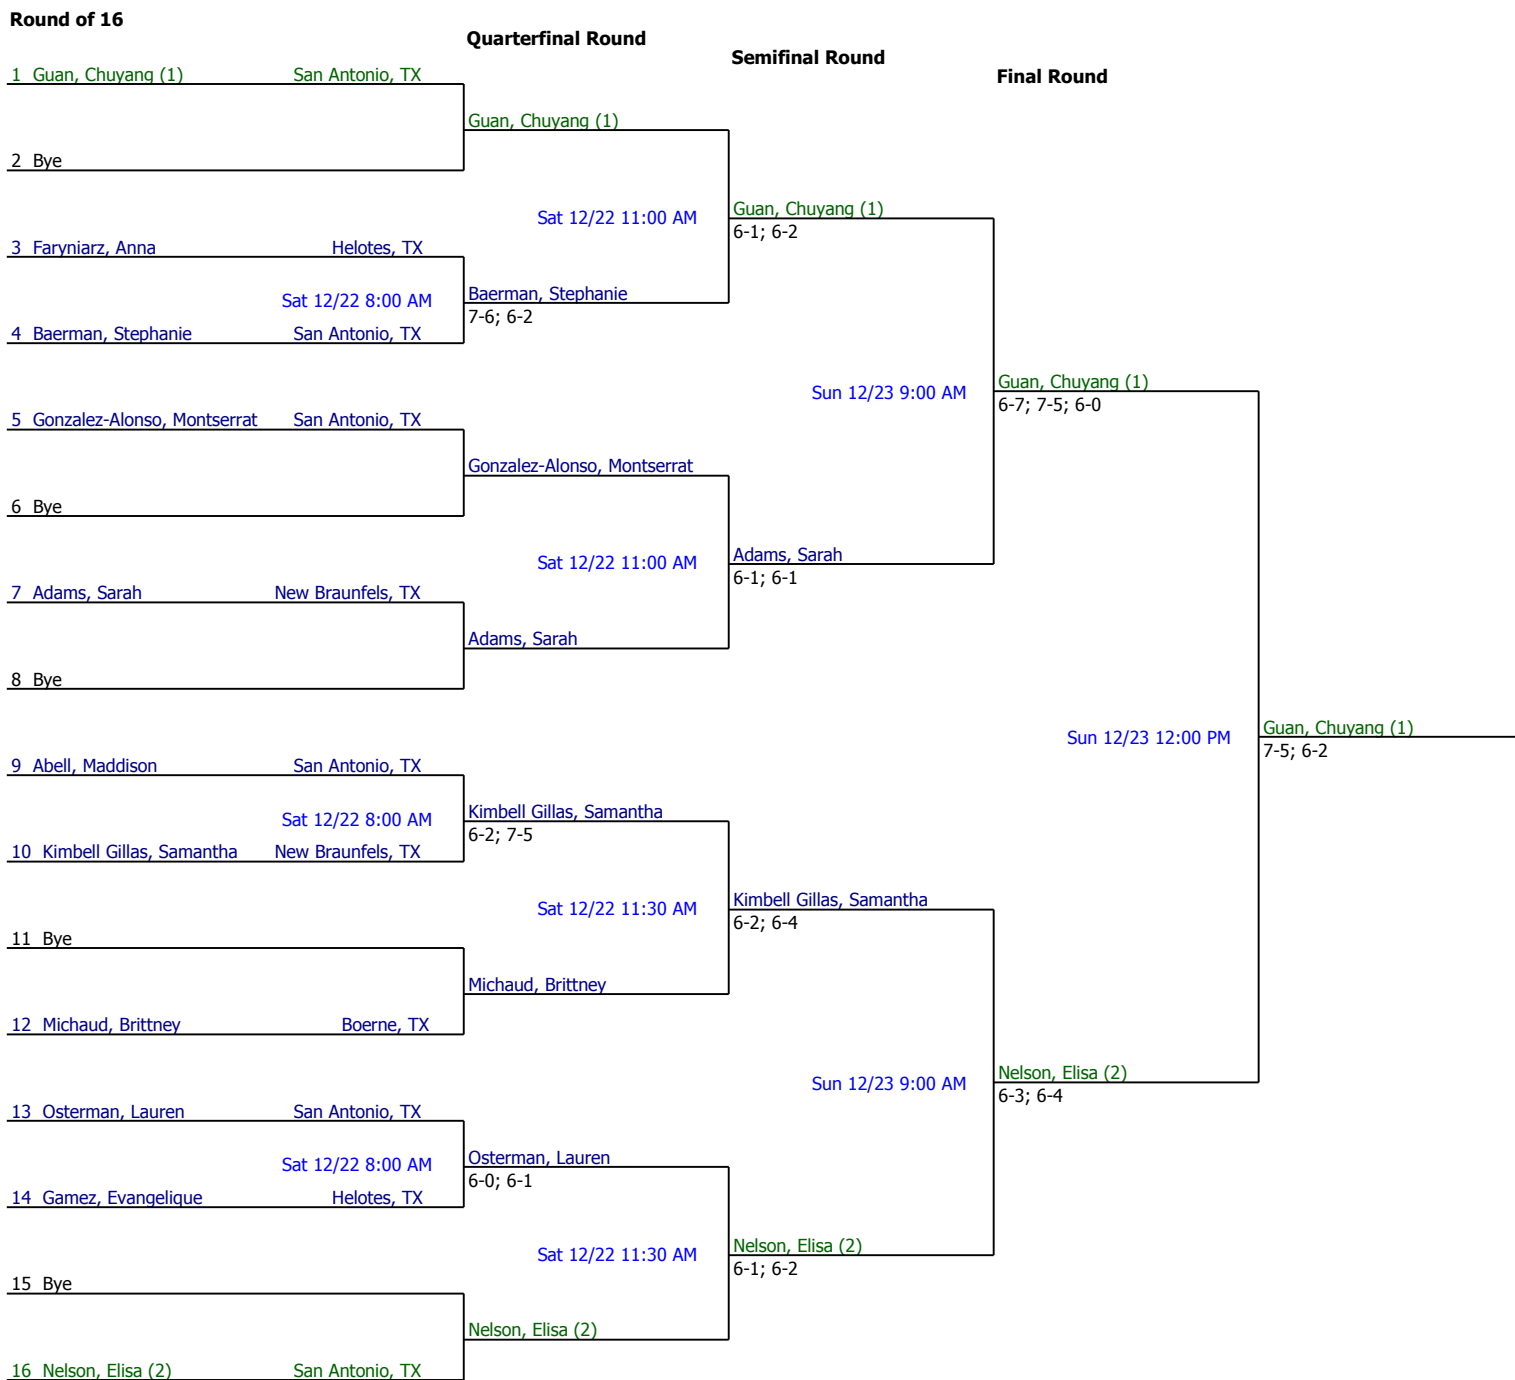

2007 ATC Christmas Gran Prix

Girls 10/12 Singles

Referee's Signature

2007 ATC Christmas Gran Prix Girls 10/12 Singles Consolation

First Round

Quarterfinal Round

Semifinal Round

Final Round